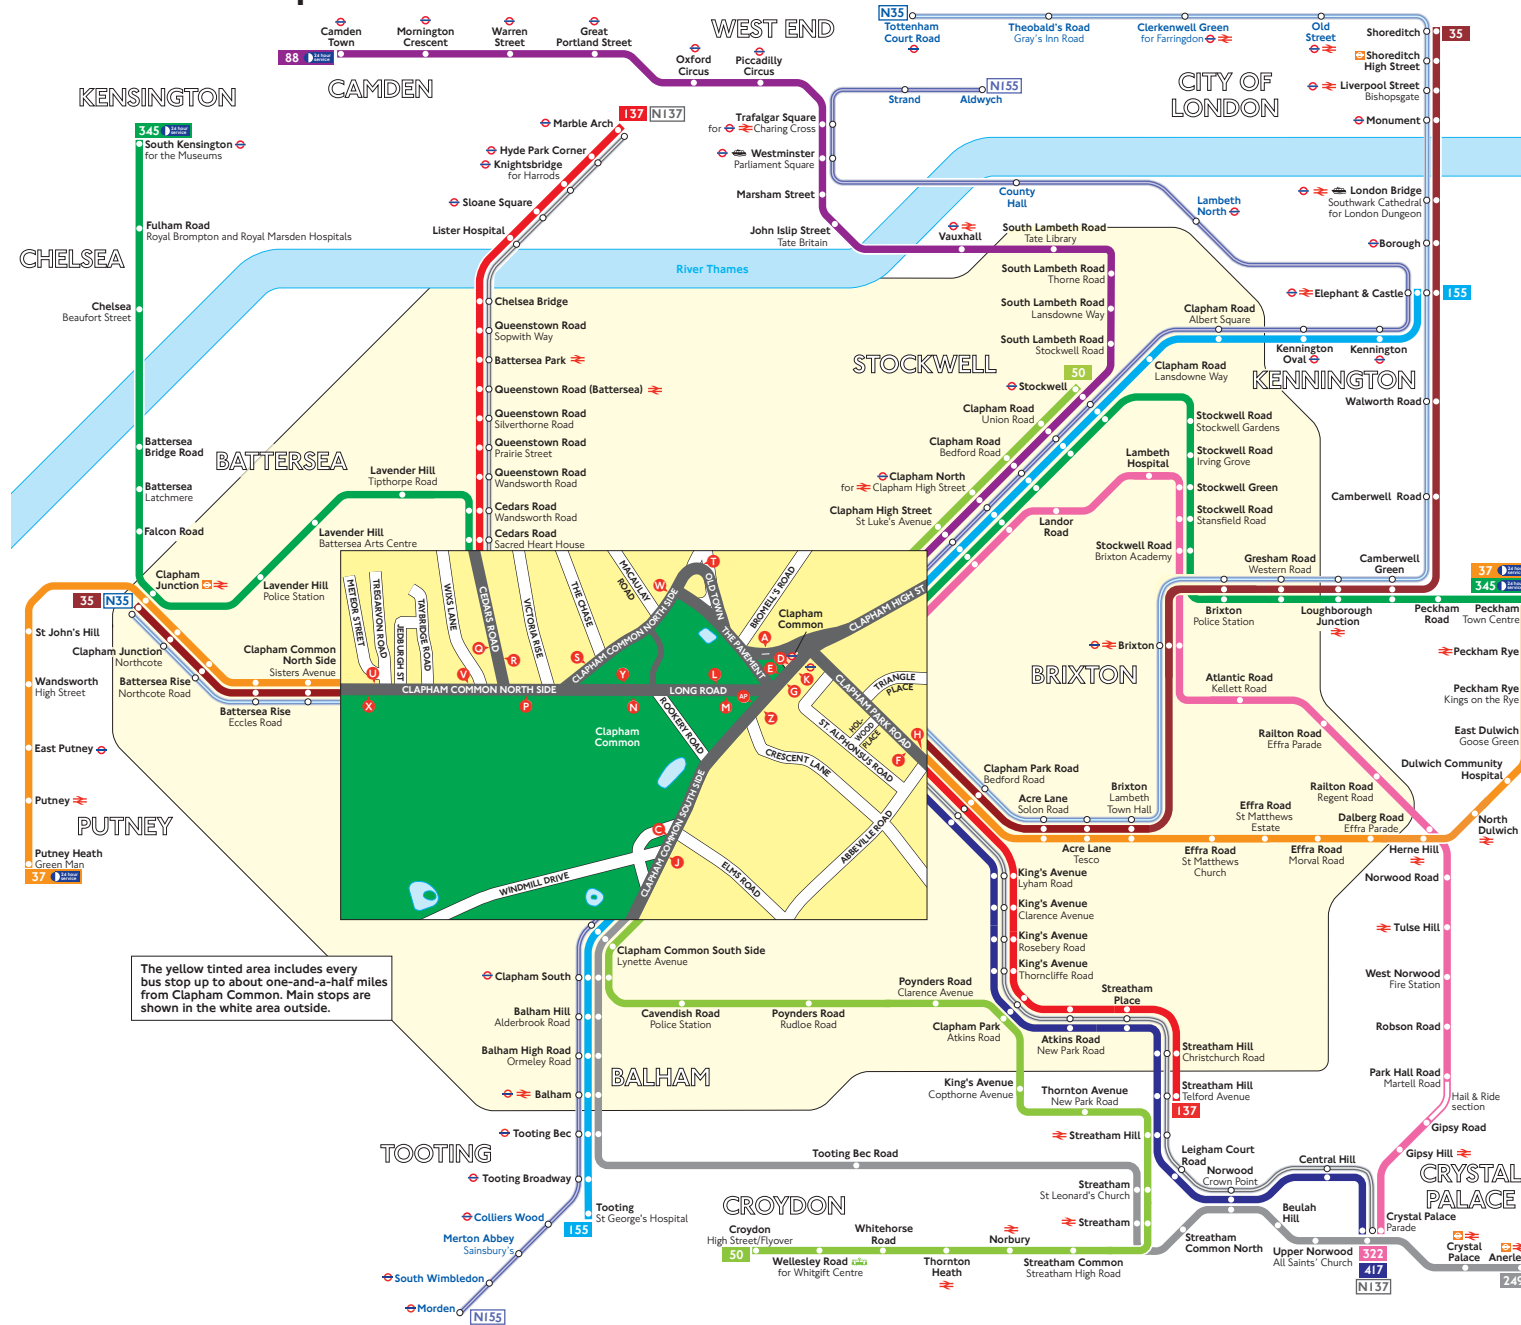

Buses from Clapham Common

The yellow tinted area includes every bus stop up to about one-and-a-half miles from Clapham Common. Main stops are shown in the white area outside.

Route finder

Day buses including 24-hour services

Bus route	Towards	Bus stops
35	Clapham Junction	F K M N P X
	Shoreditch	E H L U V Y
37	Peckham	E H L U V Y
	Putney Heath	F K M N P X
50	Croydon	G J
	Stockwell	C D
88	Camden Town	D T
	Marble Arch	F K M N O
137	Streatham Hill	A H R S W
	Elephant & Castle	C D
155	Tooting	G J
	Anerley	J Z
249	Crystal Palace	E T
	Peckham	E L R Y
322	South Kensington	K M N Q
	Crystal Palace	A H T
345	Peckham	E L R Y
	South Kensington	K M N Q
417	Crystal Palace	A H T

Night buses

Bus route	Towards	Bus stops
N35	Clapham Junction	F K M N P X
	Tottenham Court Road	E H L U V Y
N137	Crystal Palace	A H R S W
	Marble Arch	F K M N O
NI55	Aldwych	C D
	Morden	G J