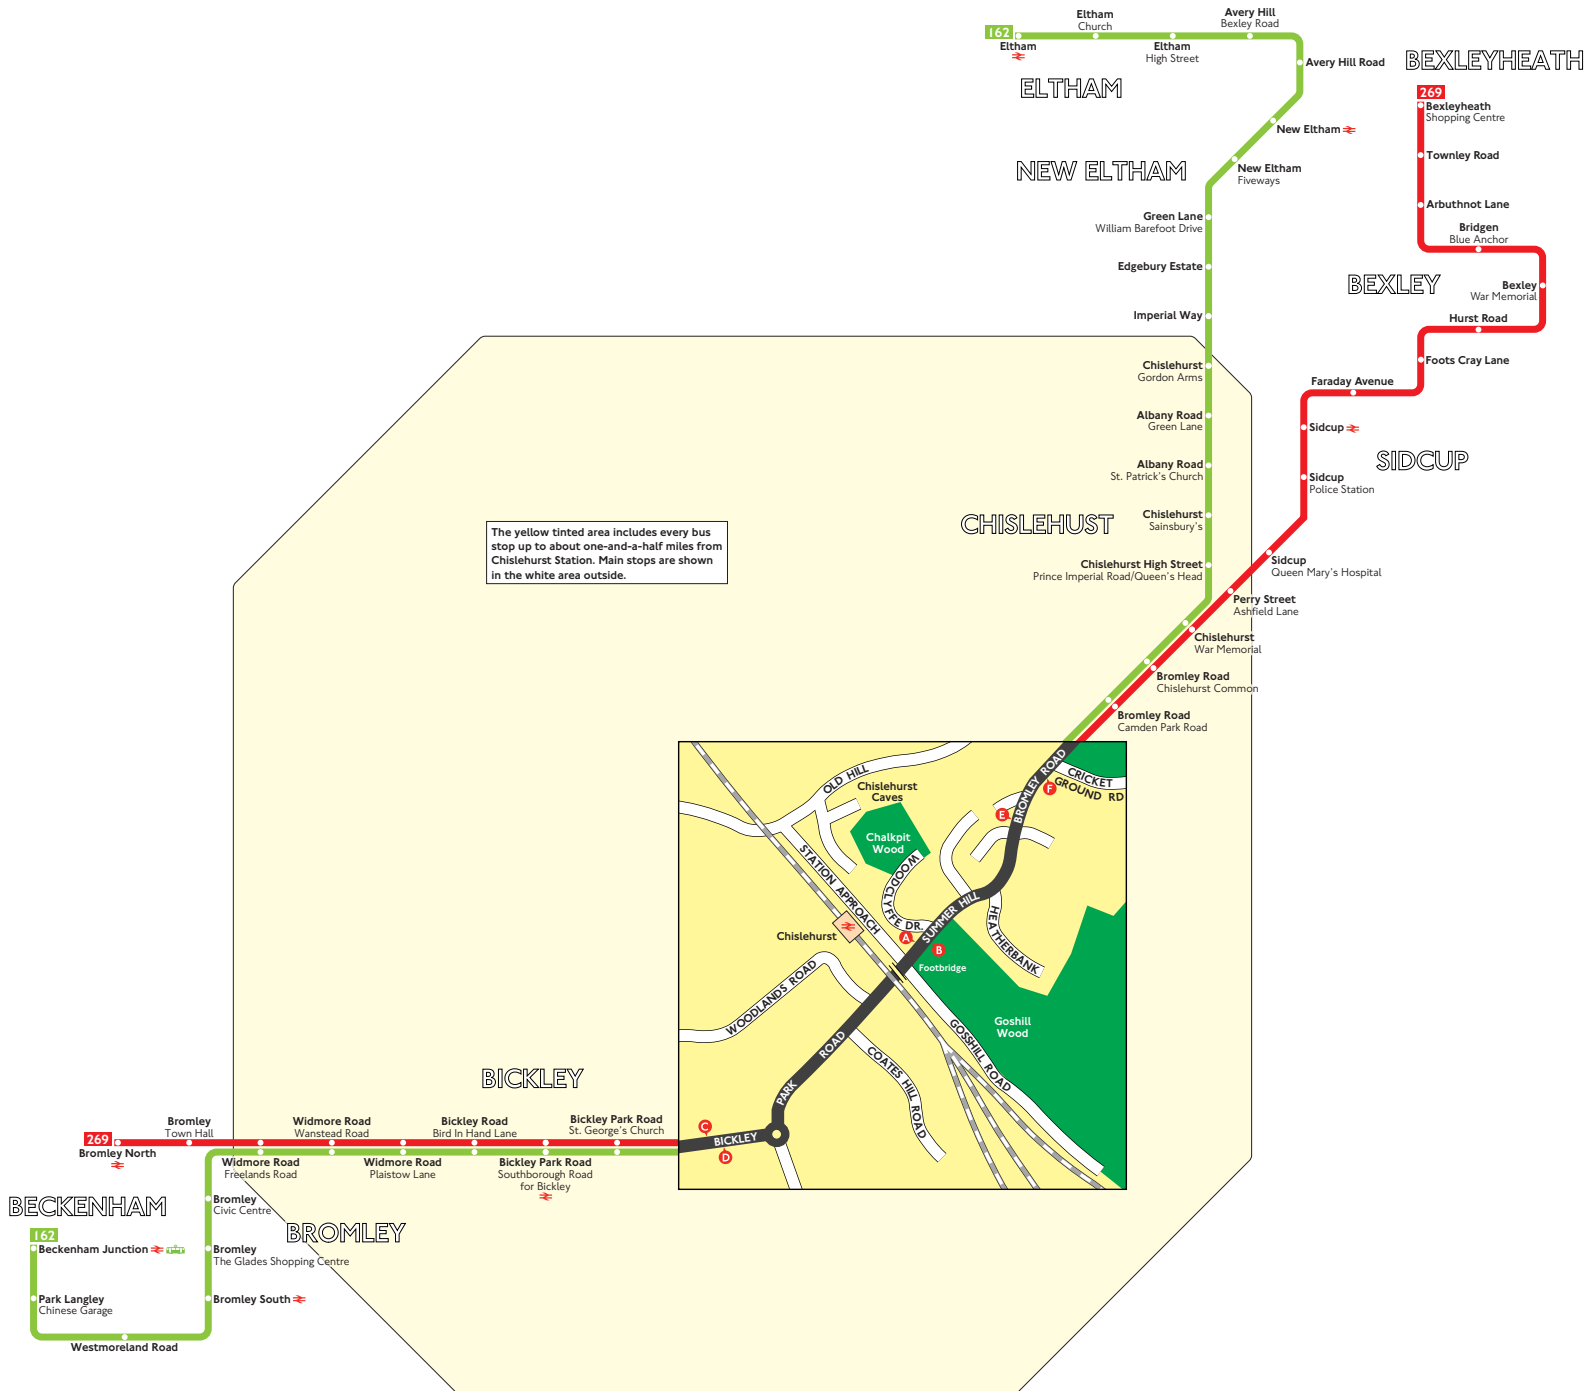

Buses from Chislehurst Station

Key

Connections with National Rail

Connections with Tramlink

A

Red discs show the bus stop you need for your chosen bus service. The disc **A** appears on the top of the bus stop in the street (see map of town centre in centre of diagram).

Route finder

Day buses

Bus route	Towards	Bus stops
162	Beckenham Junction	B D F
	Eltham	A C E
269	Bexleyheath	A C E
	Bromley North	B D F