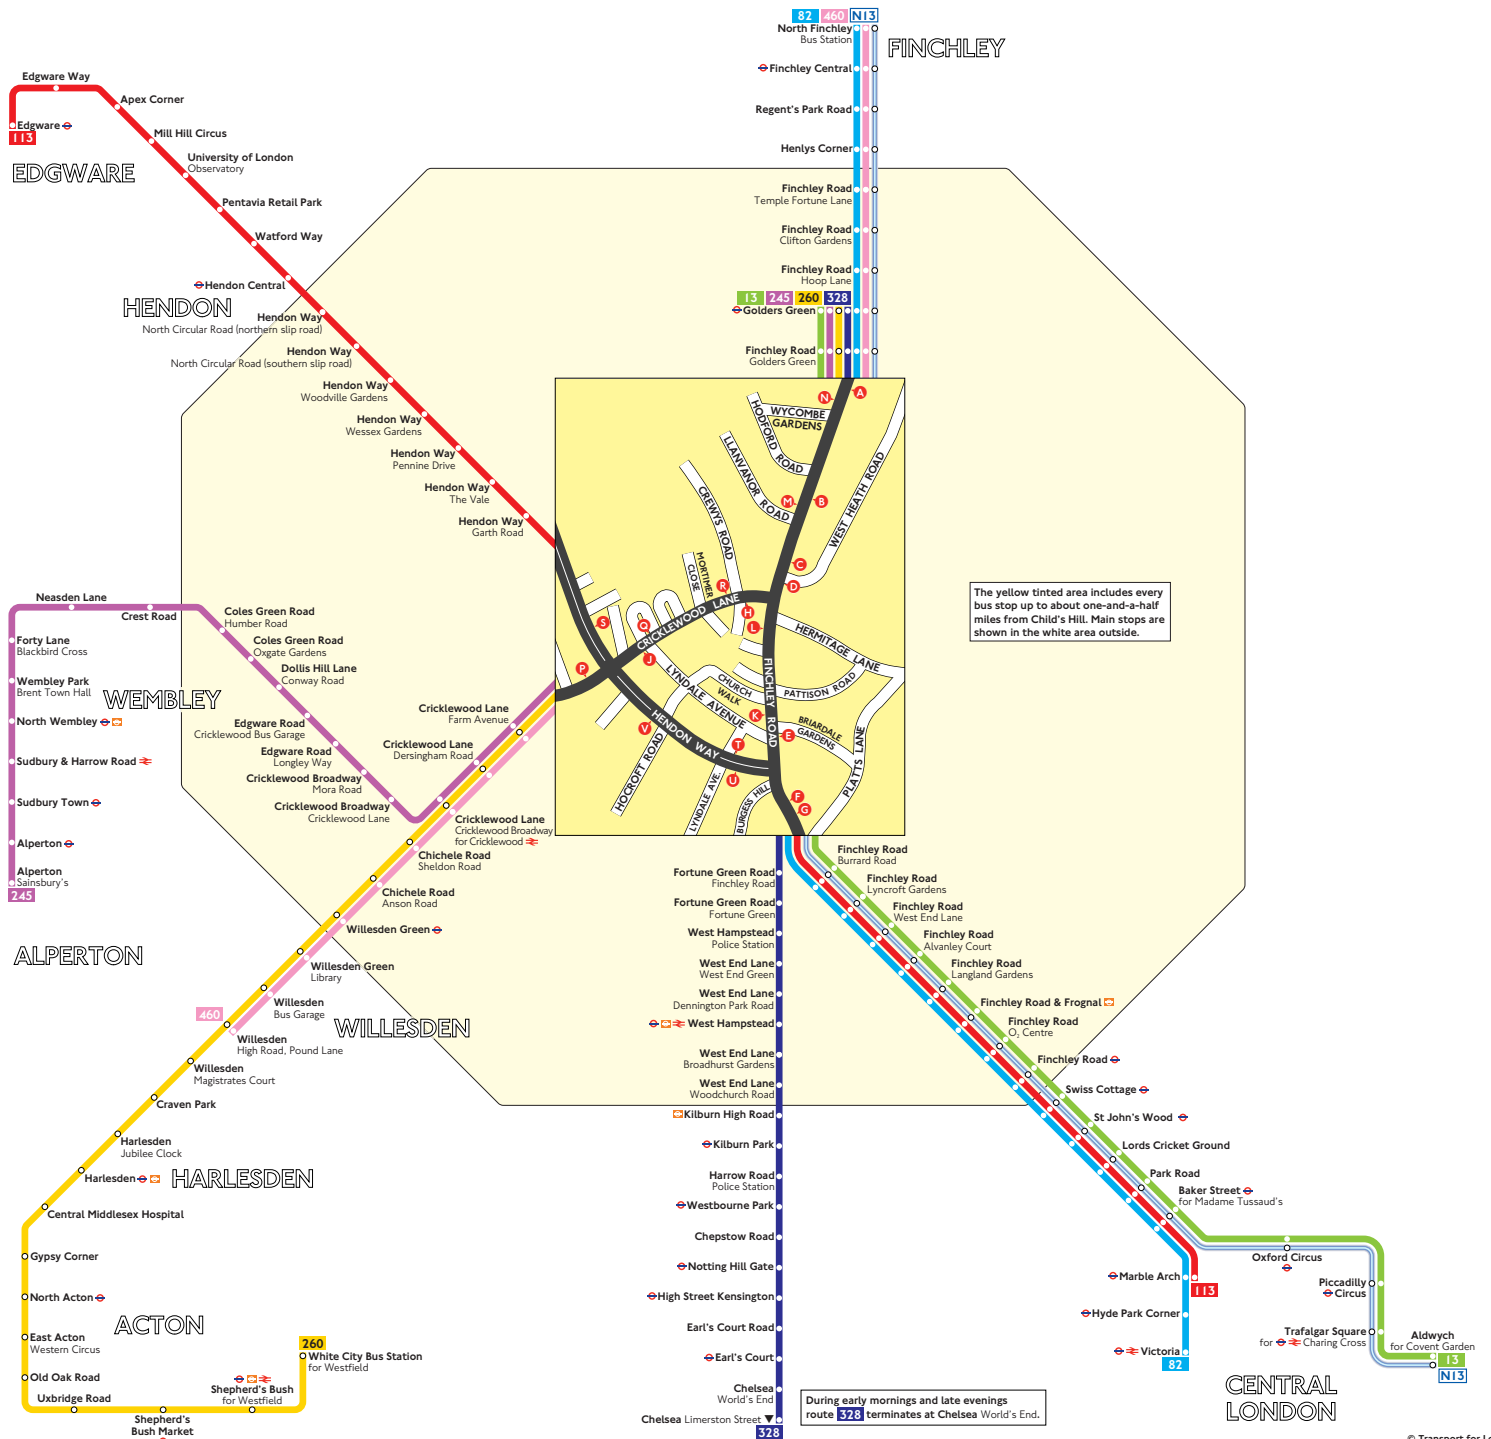

Buses from Child's Hill

Key

- 13 Day buses in black
- N13 Night buses in blue
- Connections with London Underground
- Connections with London Overground
- Connections with National Rail
- Not served early mornings or late evenings

Red discs show the bus stop you need for your chosen bus service. The disc appears on the top of the bus stop in the street (see map of town centre in centre of diagram).

Route finder

Day buses

Bus route	Towards	Bus stops
13	Aldwych Golders Green	A B D E G K L M N
82	North Finchley Victoria	K L M N A B D E G
113	Edgware Marble Arch	U V G S T
245	Alperton Golders Green	A B C H J M N P O R
260	Golders Green White City	M N P O R A B C H J
328	Chelsea Golders Green	A B D E F K L M N
460	North Finchley Willesden	M N P O R A B C H J

Night buses

Bus route	Towards	Bus stops
N13	Aldwych North Finchley	A B D E G K L M N