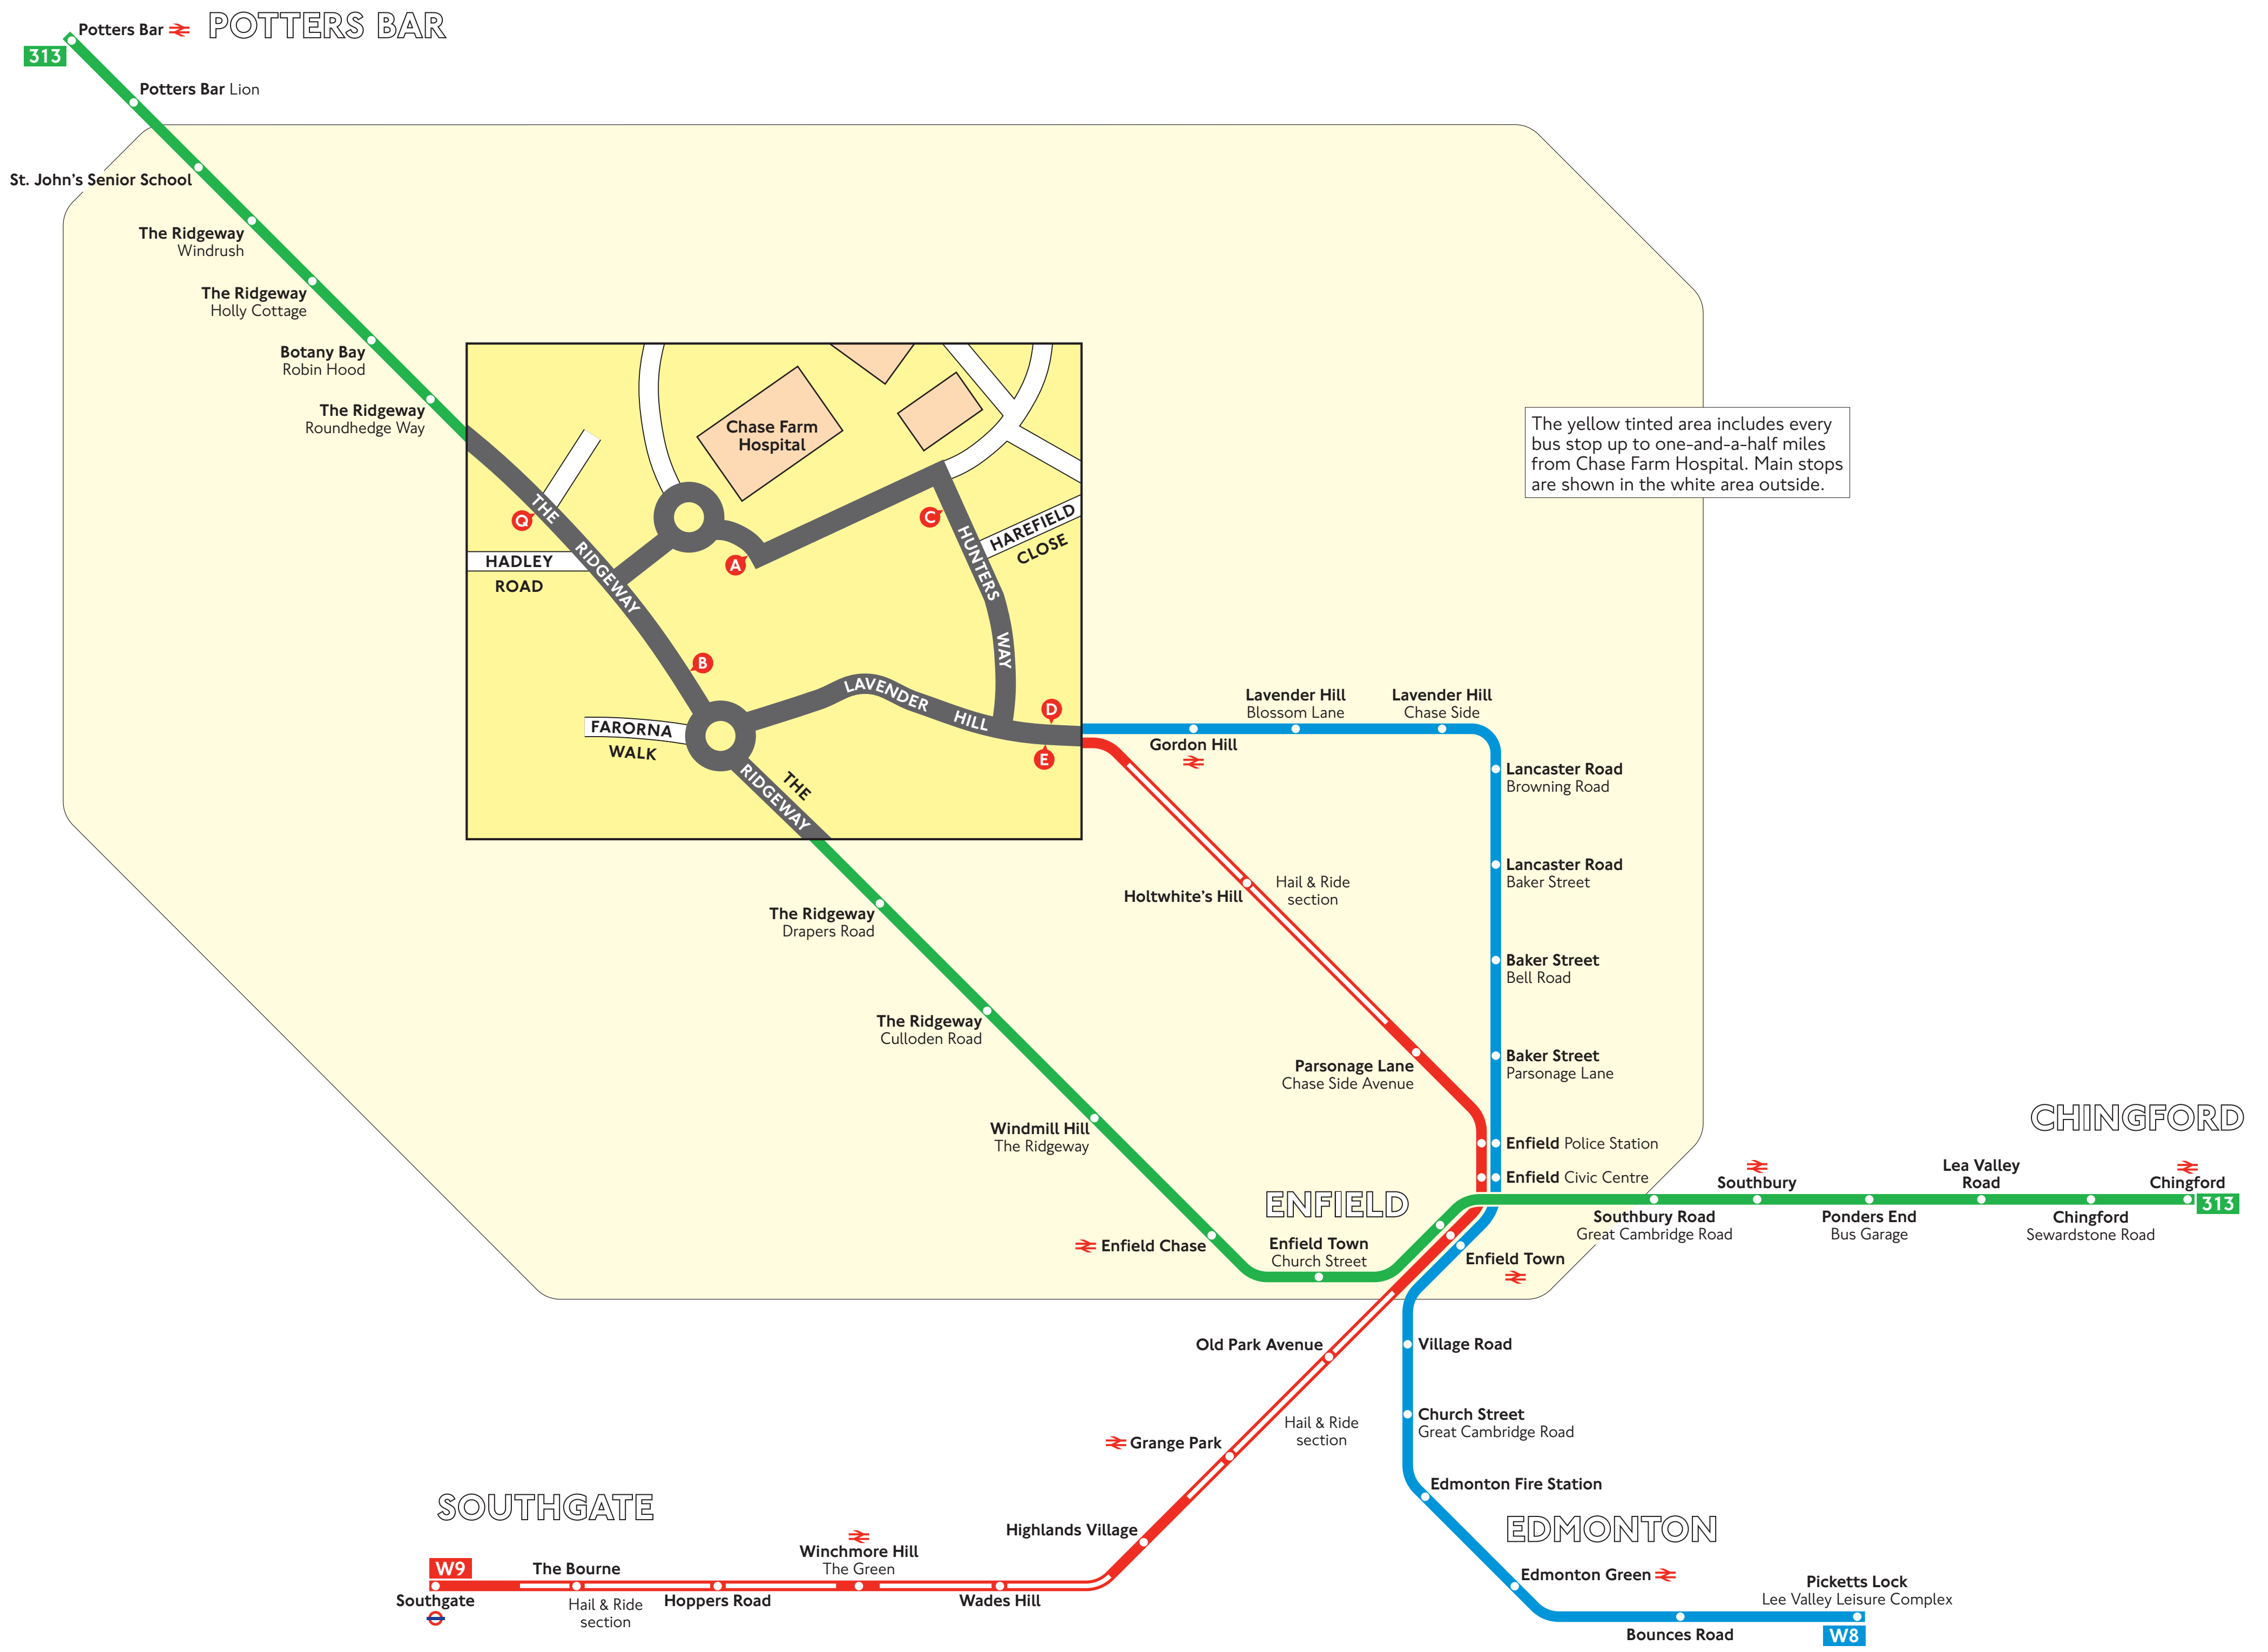

# Buses from Chase Farm Hospital

**Key**  
 Connections with Underground  
 Connections with National Rail

**A** Red discs show the bus stop you need for your chosen bus service. Lettered discs **A** appear on the top of the bus stop in the street (see map of town centre in centre of diagram). Where numbers are shown, these are for reference only and do not appear on the actual stops.

## Route finder

### Day buses

Bus route	Towards	Bus stops
<b>313</b>	Chingford	<b>B</b>
	Potters Bar	<b>C O</b>
<b>W8</b>	Picketts Lock	<b>A B D</b>
<b>W9</b>	Southgate	<b>A B D</b>

## Destination finder

Destination	Bus routes	Bus stops
<b>B</b>		
Baker Street Bell Road and Parsonage Lane	W8	<b>A B D</b>
Botany Bay Robin Hood	313	<b>C O</b>
Bounces Road	W8	<b>A B D</b>
Bourne, The	W9	<b>A B D</b>
<b>C</b>		
Chingford and Sewardstone Road	313	<b>B</b>
Church Street Great Cambridge Road	W8	<b>A B D</b>
<b>E</b>		
Edmonton Fire Station	W8	<b>A B D</b>
Edmonton Green	W8	<b>A B D</b>
Enfield Civic Centre	W8, W9	<b>A B D</b>
Enfield Police Station	W8, W9	<b>A B D</b>
Enfield Chase	313	<b>B</b>
Enfield Town	313	<b>B</b>
	W8, W9	<b>A B D</b>
Enfield Town Church Street	313	<b>B</b>
<b>G</b>		
Gordon Hill	W8	<b>A B D</b>
Grange Park	W9	<b>A B D</b>