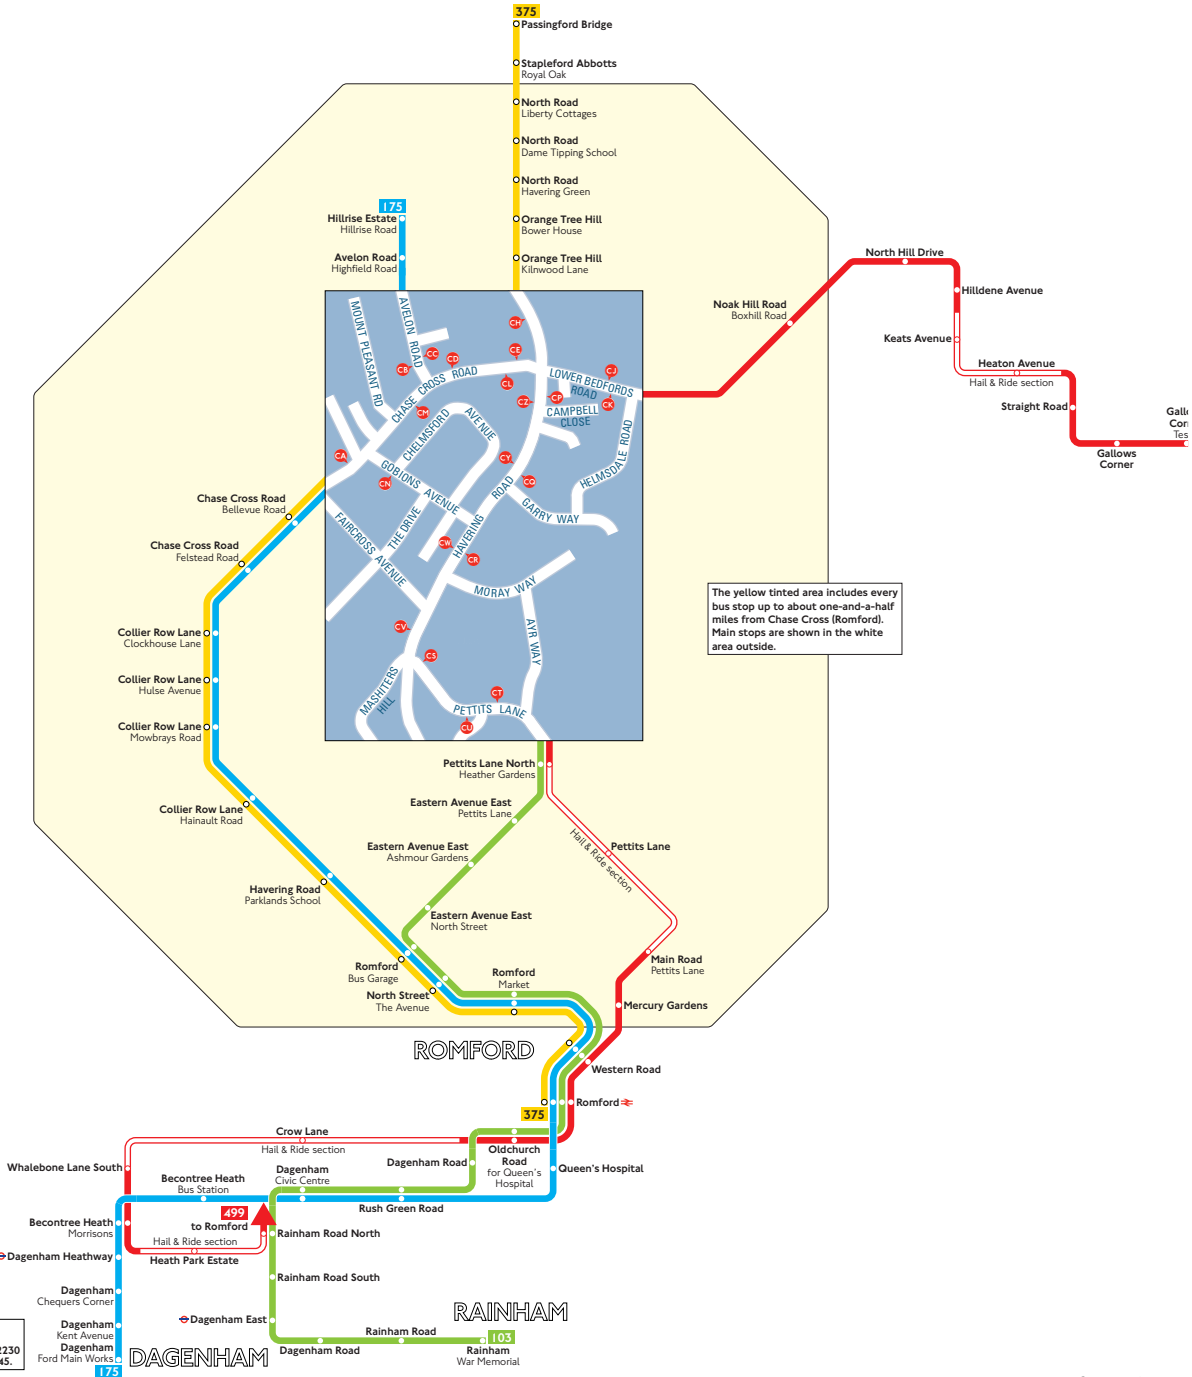

Buses from Chase Cross (Romford)

Key

- Connections with London Underground
- Connections with National Rail
- Mondays to Fridays except late evenings and Saturday early mornings only
- Mondays to Saturdays except evenings

A

Red discs show the bus stop you need for your chosen bus service. The disc **A** appears on the top of the bus stop in the street (see map of town centre in centre of diagram).

Route finder

Day Buses

Bus route	Towards	Bus stops
103	Rainham	CE CP CO CR CS CT
175	Dagenham Ford's Main Works ✱	CC CH
	Hillrise Estate	CA CF
375	Passingford Bridge †	CD CH
	Romford †	CL CN
499	Heath Park Estate	CK CP CO CR CS CT
	Gallows Corner	CU CV CW CZ