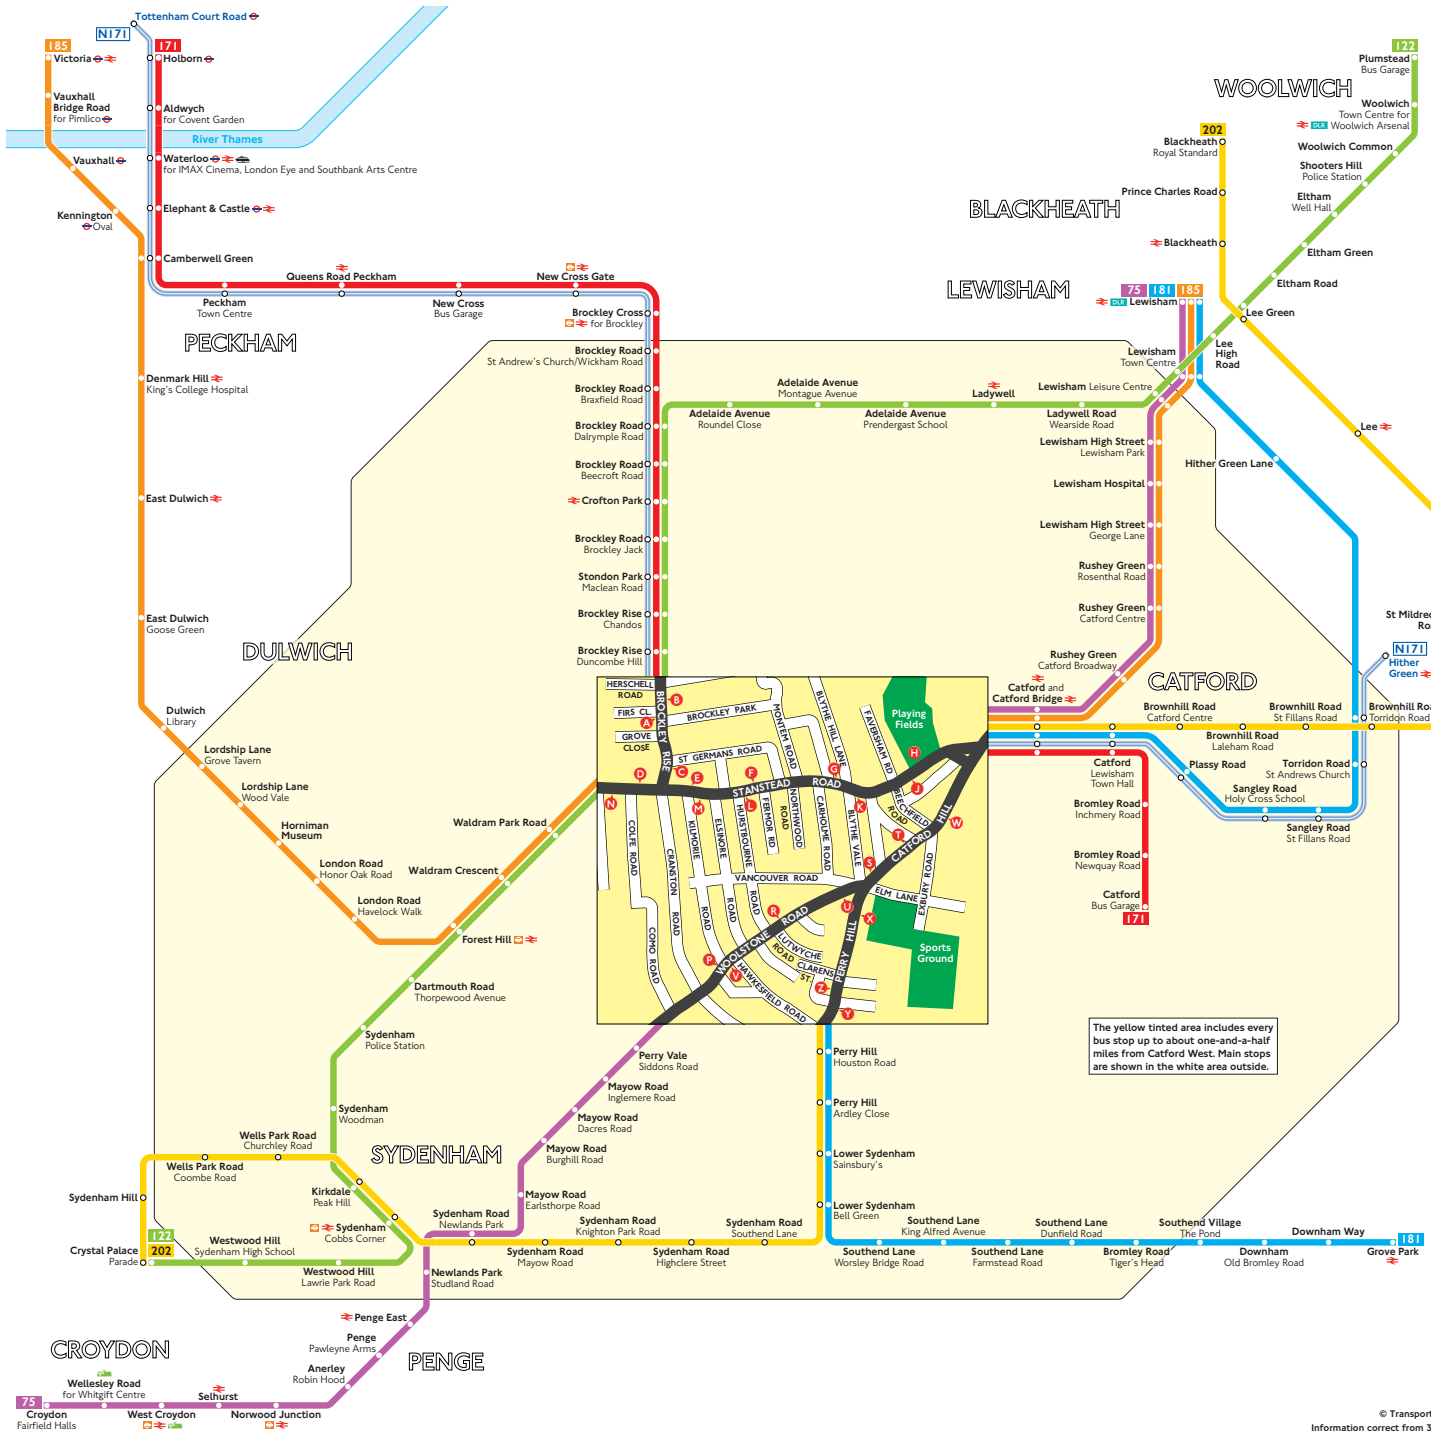

Buses from Catford West

Key

- 75 Day buses in black
- N171 Night buses in blue
- Connections with London Underground
- Connections with London Overground
- Connections with National Rail
- Connections with Docklands Light Railway
- Connections with river boats
- Connections with Tramlink

Red discs show the bus stop you need for your chosen bus service. The disc appears on the top of the bus stop in the street (see map of town centre in centre of diagram).

Route finder

Day buses

Bus route	Towards	Bus stops
75	Croydon	U V W
	Lewisham	P R S T
122	Crystal Palace	B C N
	Plumstead	A D
171	Catford	B C E F G H
	Holborn	A J K L M
181	Grove Park	W X Y
	Lewisham	S T Z
185	Lewisham	D E F G H
	Victoria	J K L M N
202	Blackheath	S T Z
	Crystal Palace	W X Y

Night buses

Bus route	Towards	Bus stops
N171	Hither Green	B C E F G H
	Tottenham Court Road	A J K L M