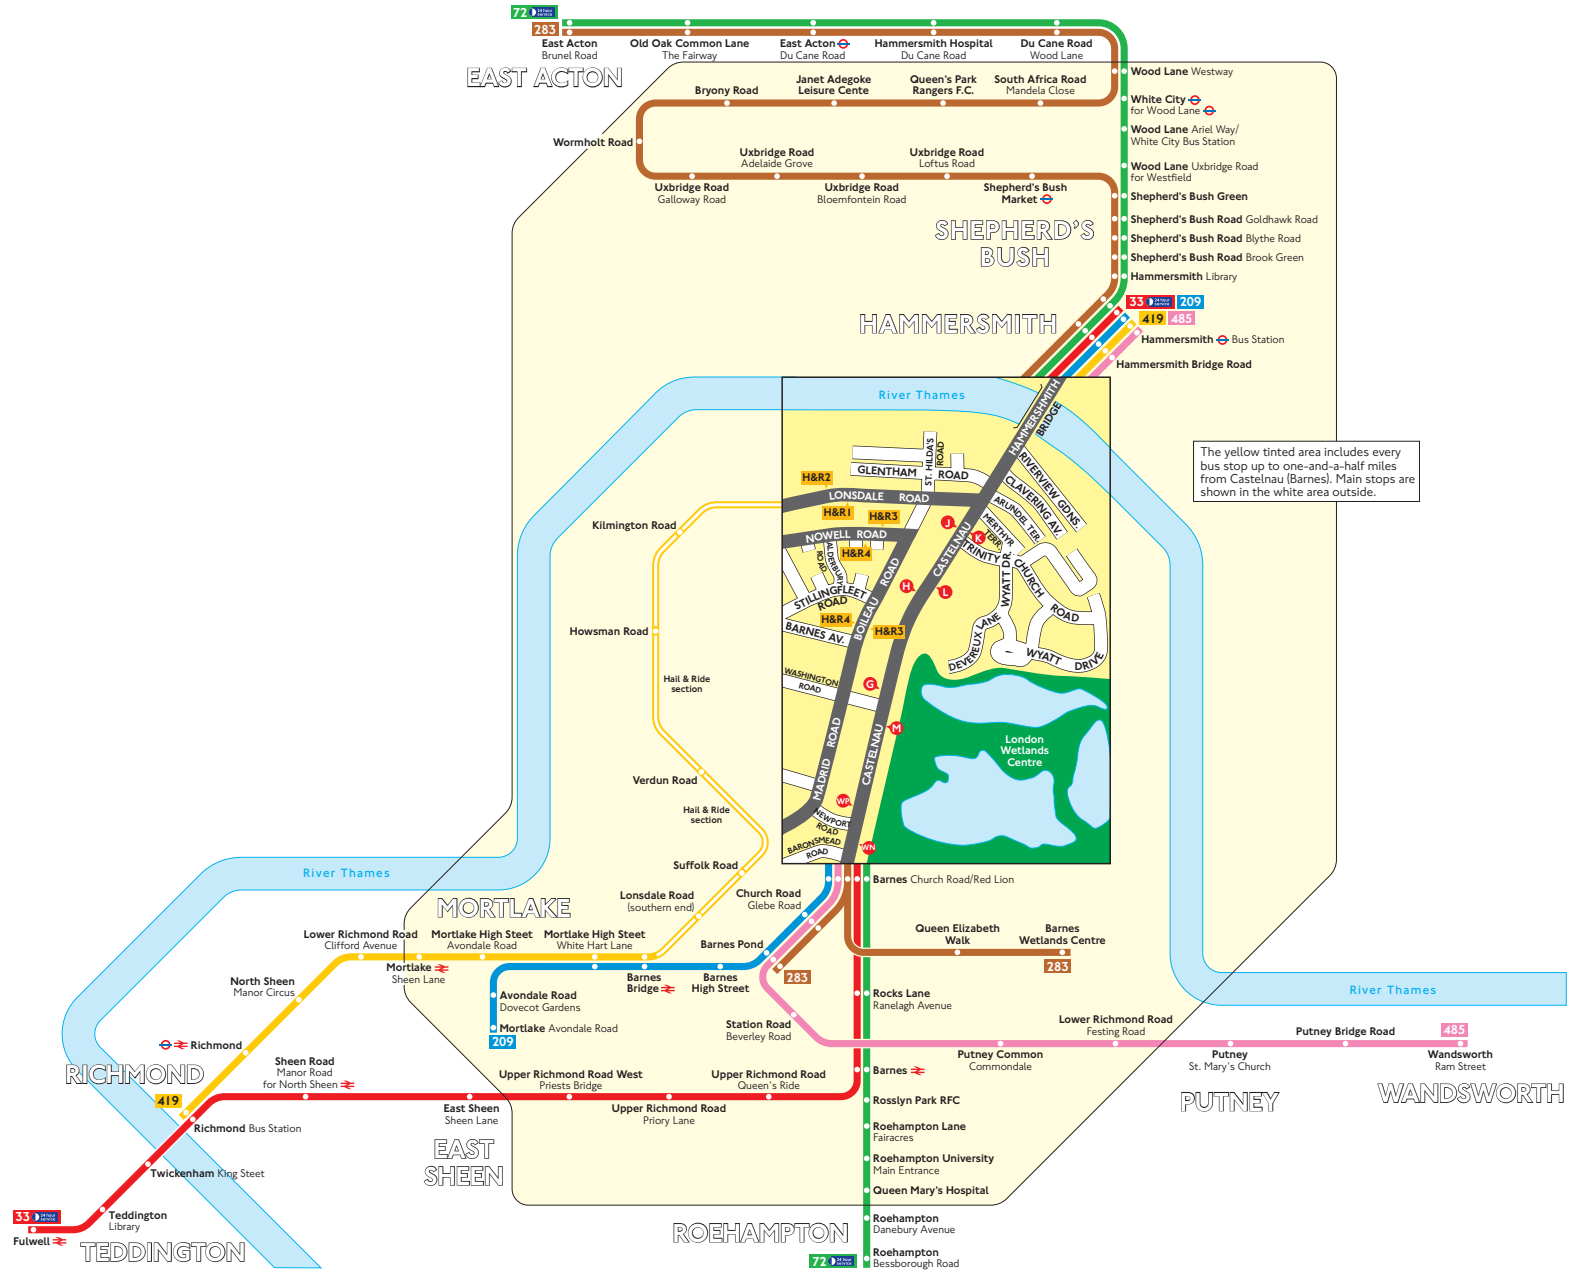

Buses from Castelnau (Barnes)

Key

- † Early mornings and evenings only
- ★ Day times only when Wetlands Centre is open
- ⊕ Mondays to Saturdays except evenings
- ▼ One journey on Tuesdays and Fridays only
- ⊖ Connections with Underground
- ≡ Connections with National Rail

Red discs show the bus stop you need for your chosen bus service. The disc **A** appears on the top of the bus stop in the street (see map of town centre in centre of diagram).

H&R Routes 419 and 969 operate as hail and ride on the sections of roads marked **H&R** on the map. Buses stop at any safe point along the road.

Please indicate clearly to the driver when you wish to board or alight.

Route finder

Day buses including 24-hour routes

Bus route	Towards	Bus stops
33 24 hour service	Fulwell	K L M WN
	Hammersmith	G H J WP
72 24 hour service	East Acton	G H J WP
	Roehampton	K L M WN
209	Hammersmith	G H J WP
	Mortlake	K L M WN
283	East Acton	G H J WP
	Barnes Pond†	K L M WN
	Barnes Wetlands Centre★	K L M WN
419	Hammersmith	H&R2
	Richmond	H&R1
485	Hammersmith ⊕	G H J WP
	Wandsworth ⊕	K L M WN