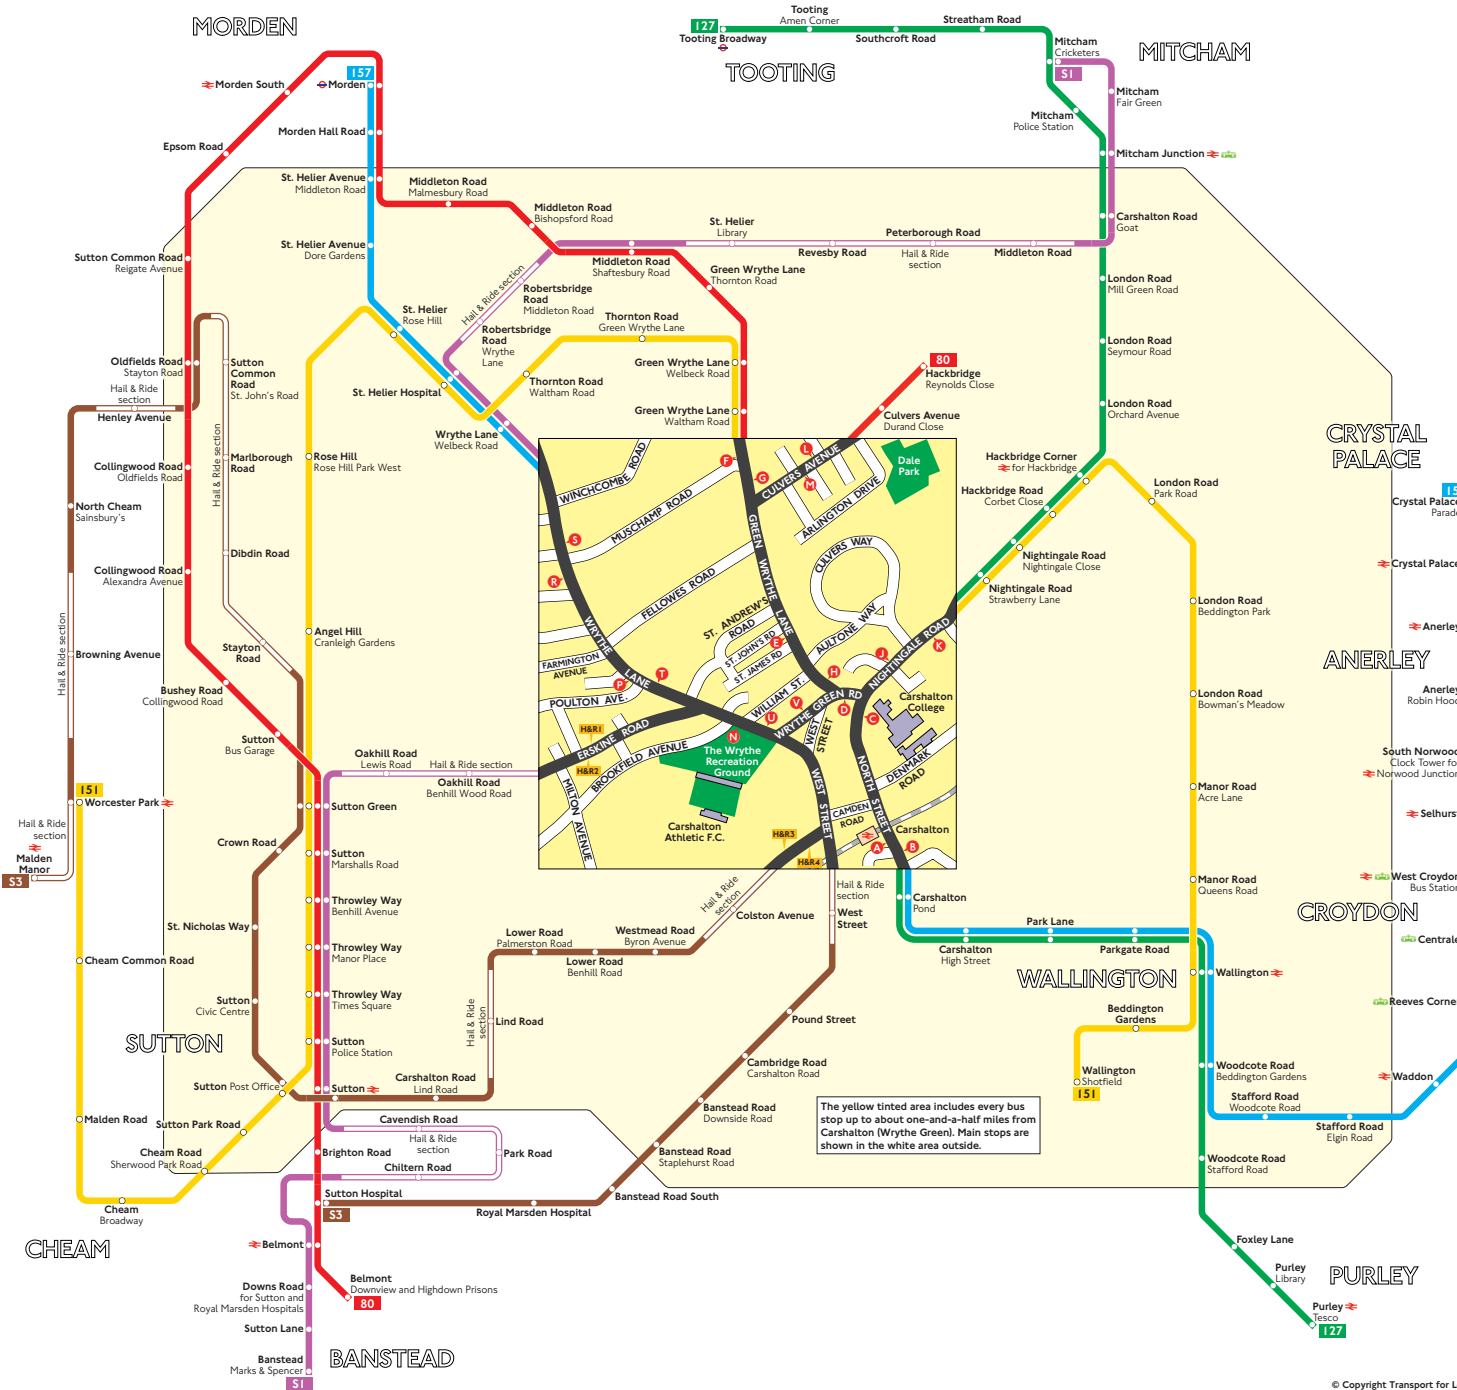

Buses from Carshalton (Wrythe Green)

Key

- Connections with Underground
- Connections with National Rail
- Connections with Tramlink
- Mondays to Saturdays except late evenings

Routes S1 and S3 operate as Hail & Ride on the sections of roads marked H&R1, H&R2, H&R3 and H&R4 on the map. Buses stop at any safe point along the road. There are no bus stops at these locations, but please indicate clearly to the driver when you wish to board or alight.

Route finder

Day buses

Bus route	Towards	Bus stops
80	Belmont	F M
	Hackbridge	G L
127	Purley	B C K
	Tooting Broadway	A J
151	Wallington	G H J
	Worcester Park	D E F K
157	Crystal Palace	B C S T U V
	Morden	A D N P R
S1	Banstead	H&R2 S T
	Mitcham	H&R1 P R
S3	Malden Manor	H&R4
	Sutton Hospital	H&R3