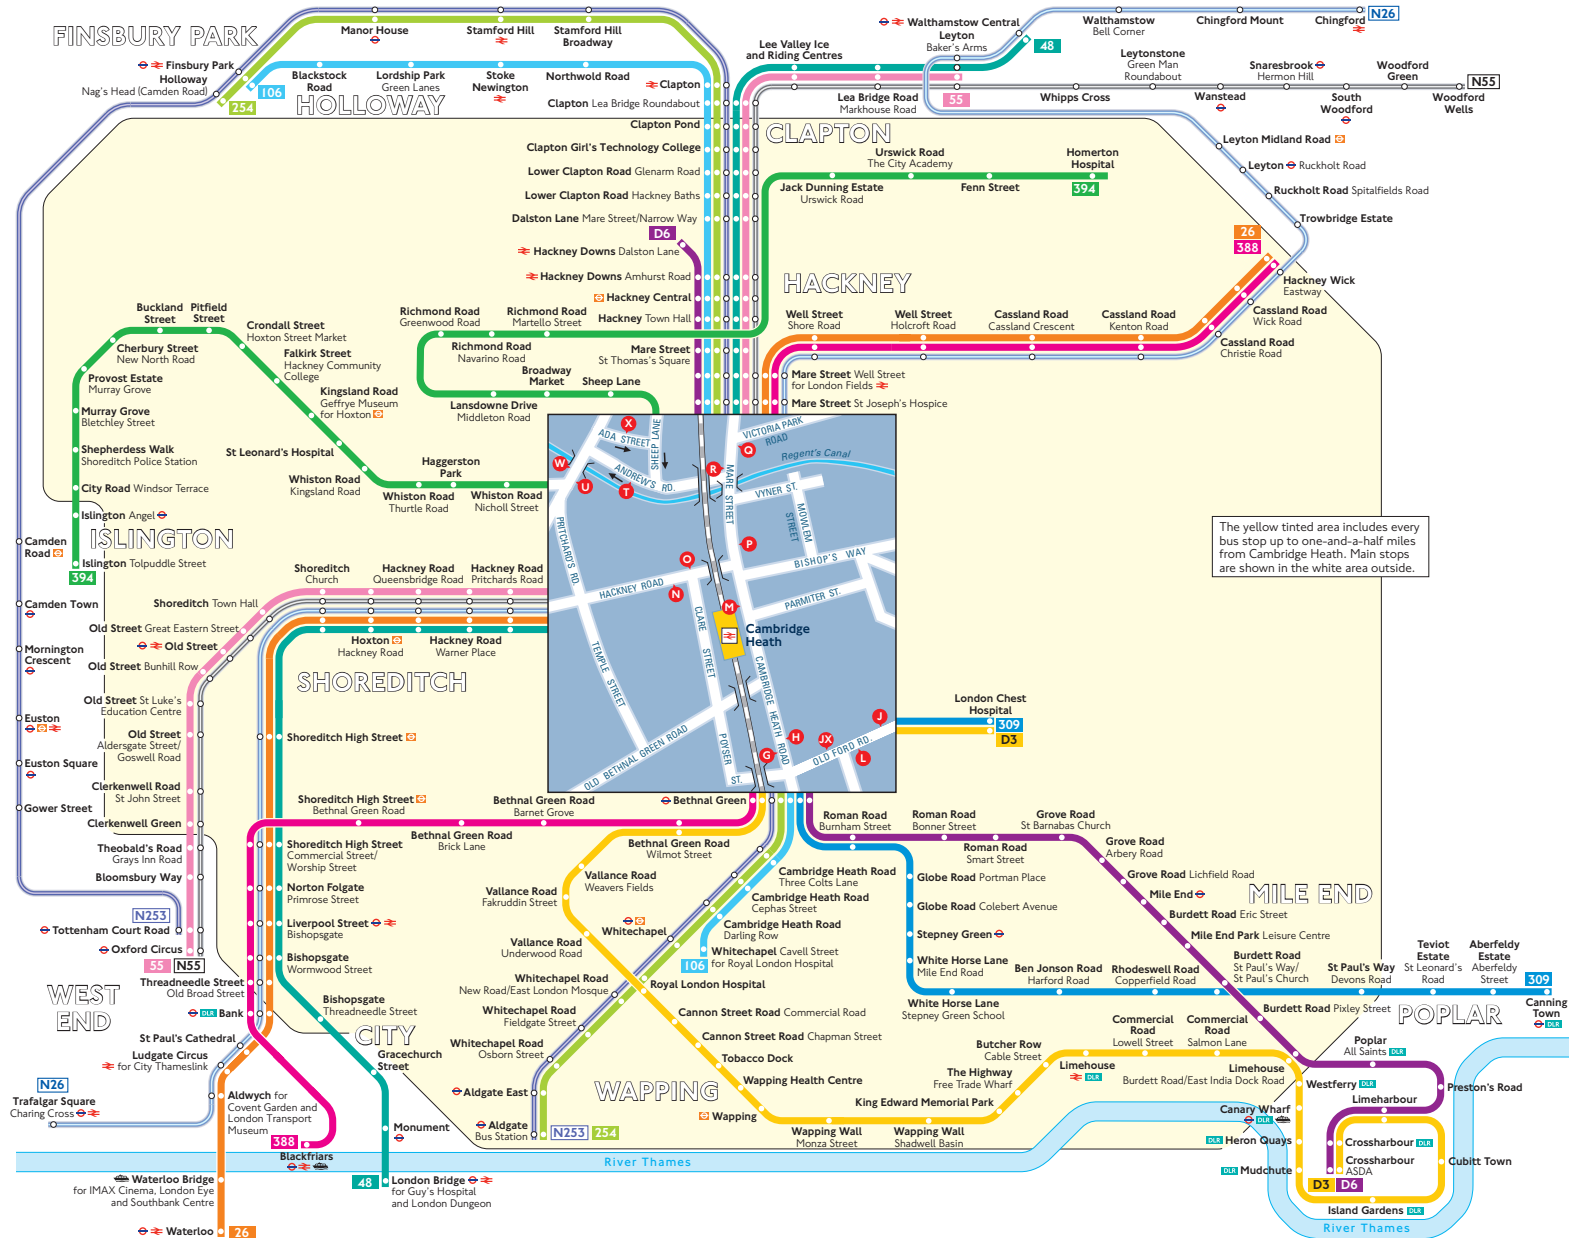

Buses from Cambridge Heath

Key

- Connections with London Underground
- Connections with London Overground
- Connections with National Rail
- Connections with Docklands Light Railway
- Connections with river boats

Red discs show the bus stop you need for your chosen bus service. The disc **A** appears on the top of the bus stop in the street (see map of town centre in centre of diagram).

Route finder

Day buses

Bus route	Towards	Bus stops
26	Hackney Wick	O R
	Waterloo	N C
48	London Bridge	N C
	Walthamstow Central	O R
55	Leyton	O R
	Oxford Circus	N C
106	Finsbury Park	G M R
	Whitechapel	H P O
254	Aldgate	H P O
	Holloway	G M R
309	Canning Town	L
	London Chest Hospital	J JX
388	Blackfriars	H P O
	Hackney Wick	G M R
394	Homerton Hospital	W X
	Islington	T U
D3	Crossharbour	L
	London Chest Hospital	J JX
D6	Crossharbour	H P O
	Hackney	G M R

Night buses

Bus route	Towards	Bus stops
N26	Chingford	O R
	Trafalgar Square	N C
N55	Oxford Circus	N C
	Woodford Wells	O R
N253	Aldgate	H P O
	Tottenham Court Road	G M R