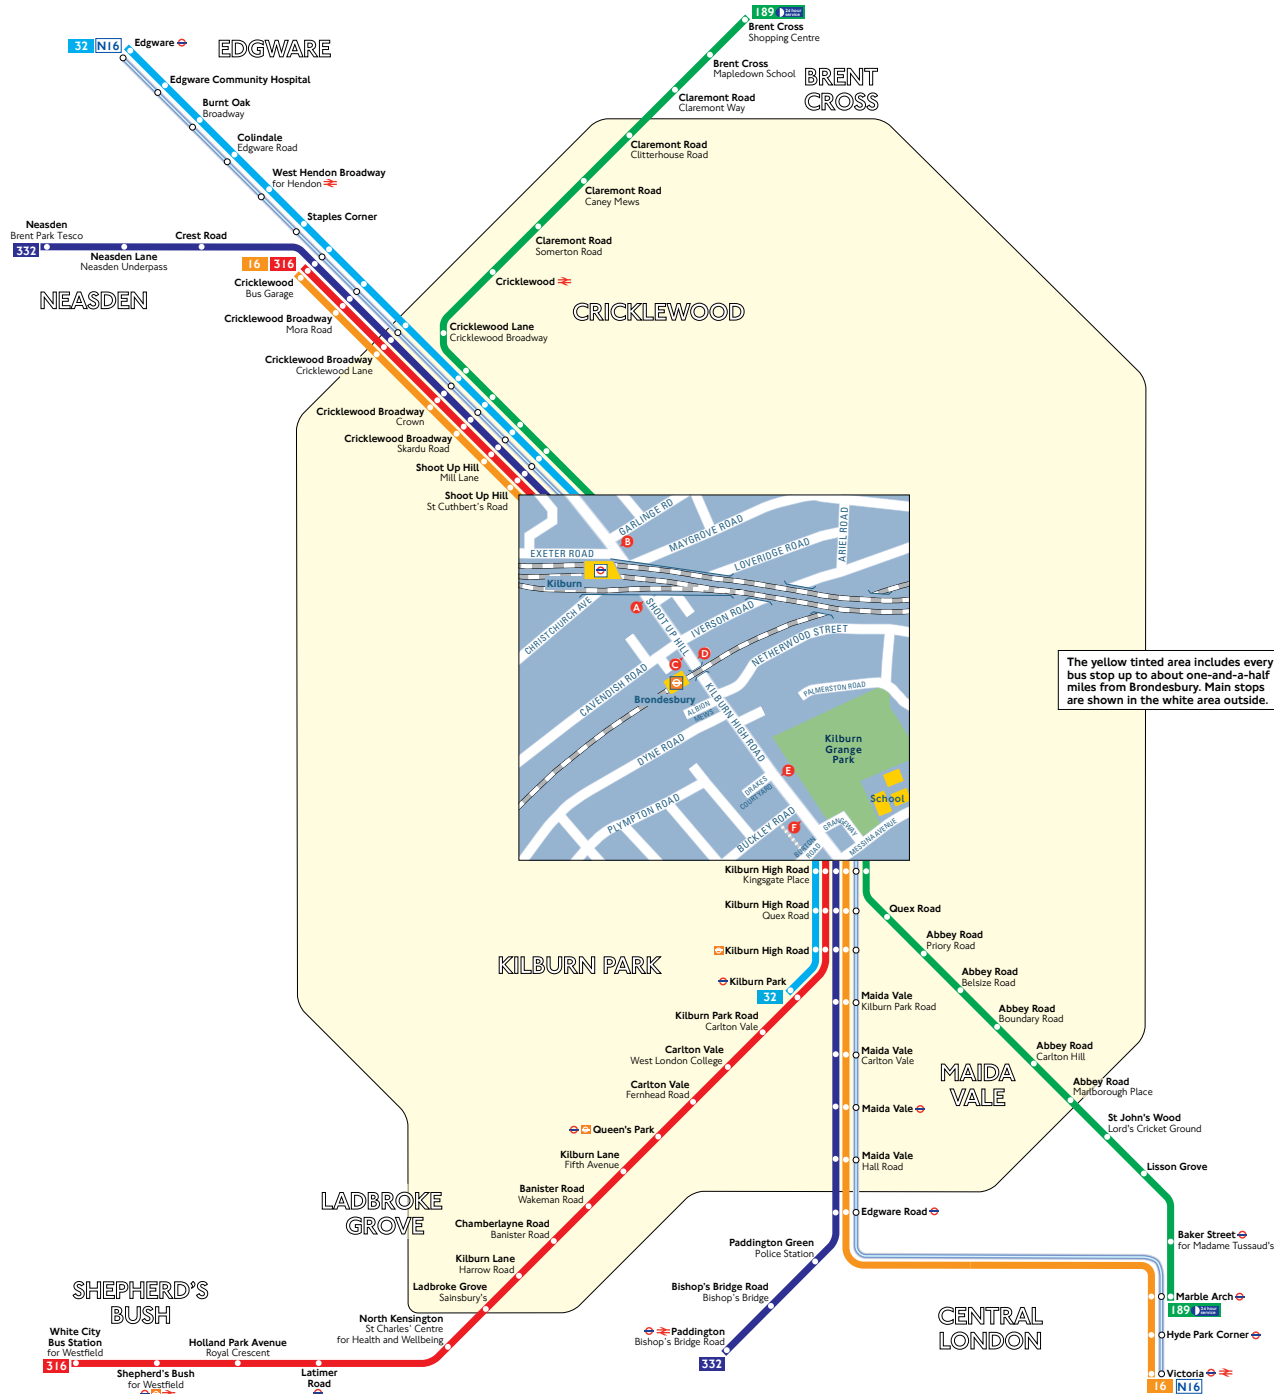

Buses from Brondesbury

Route finder

Day buses including 24-hour services

Bus route	Towards	Bus stops
16	Cricklewood	A C F
	Victoria	B D E
32	Edgware	A C F
	Kilburn Park	B D E
189	Brent Cross	A C F
	Marble Arch	B D E
316	Cricklewood	A C F
	White City	B D E
332	Neasden	A C F
	Paddington	B D E

Night buses

Bus route	Towards	Bus stops
N16	Edgware	A C F
	Victoria	B D E