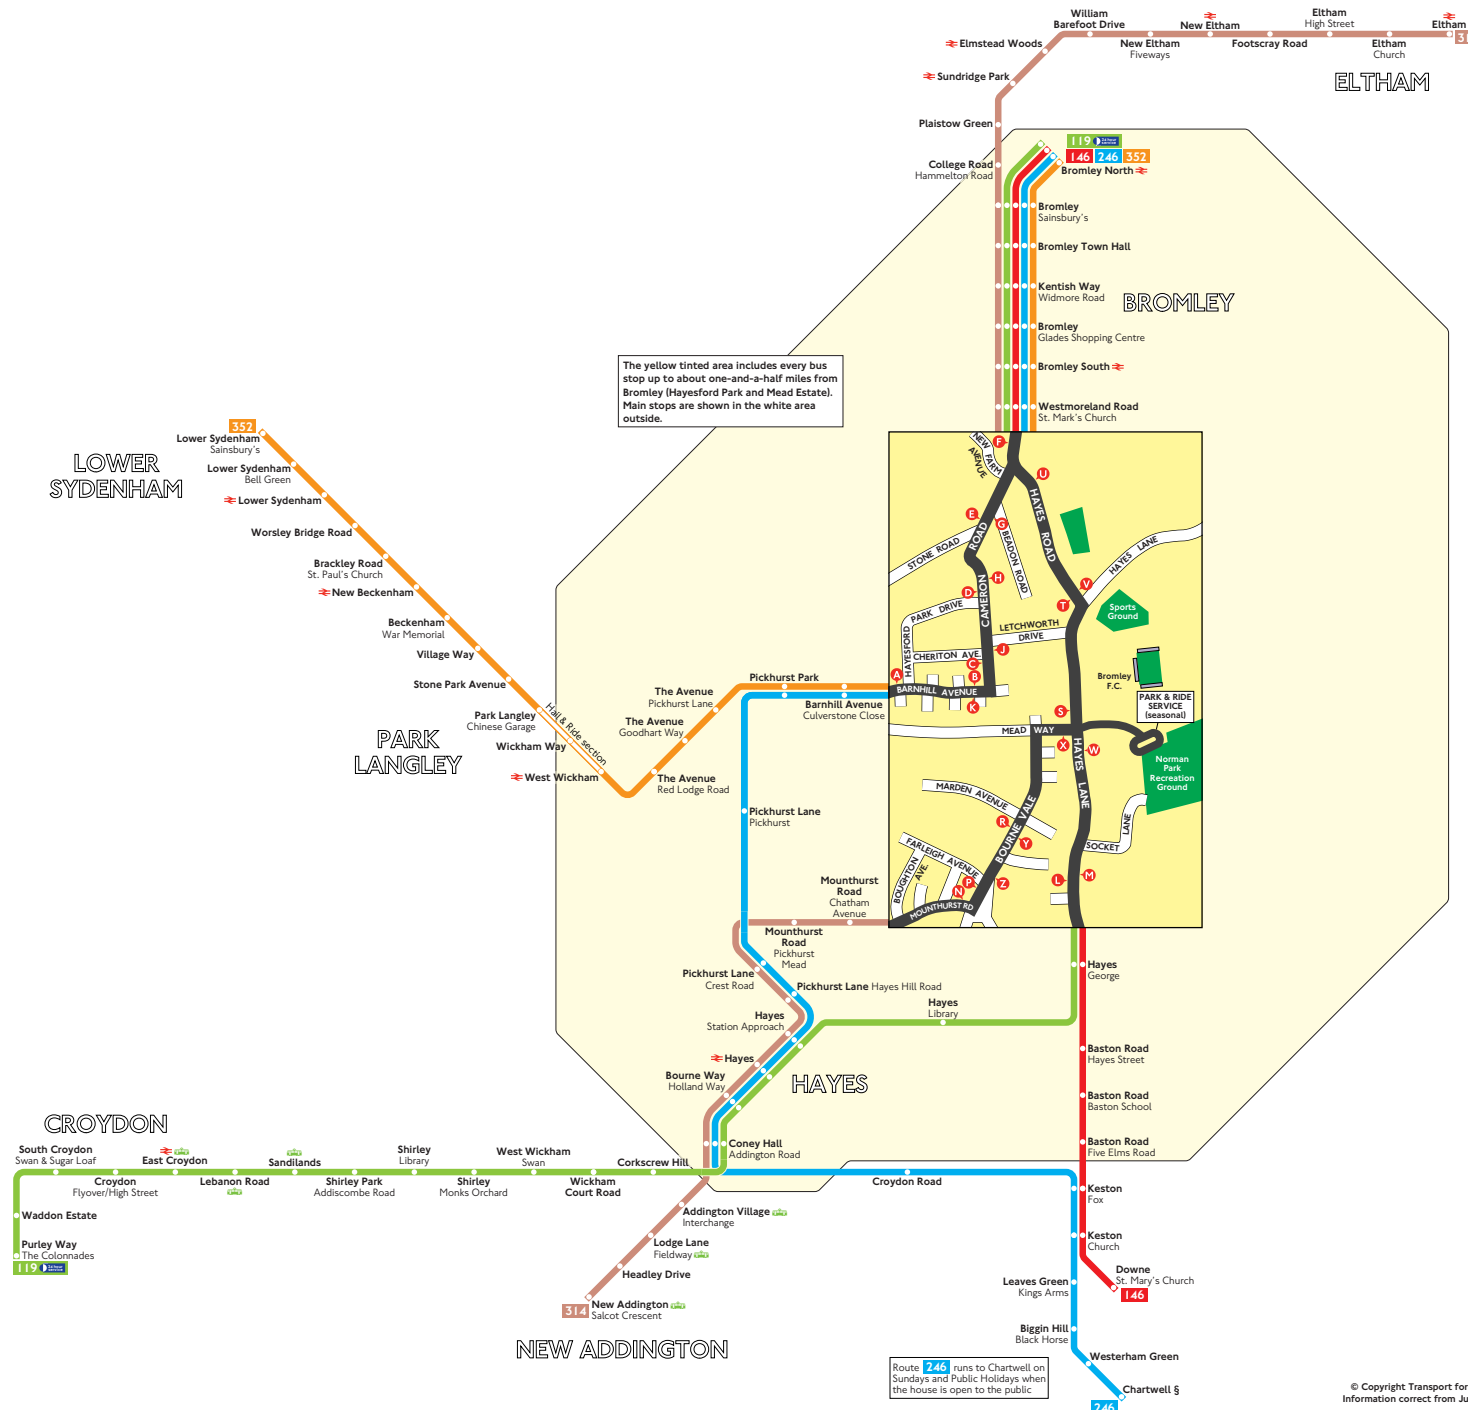

Buses from Bromley (Hayesford Park and Mead Estate)

Key

- Connections with National Rail
- Connections with Tramlink
- Mondays to Saturdays only
- Summer Sundays and Public Holidays only extends to Chartwell when house is open to the public

A

Red discs show the bus stop you need for your chosen bus service. The disc **A** appears on the top of the bus stop in the street (see map of town centre in centre of diagram).

Route finder

Day buses including 24-hour routes

Bus route	Towards	Bus stops
119	Bromley North	F L S T
	Purley Way	M U V W
146	Bromley North	F L S T
	Downe	M U V W
246	Bromley North	A B C D E F
	Chartwell §	G H J K
	Westerham Green	G H J K
314	Ettham	F N P R S T
	New Addington	U V X Y Z
352	Bromley North ★	A B C D E F
	Lower Sydenham ★	G H J K