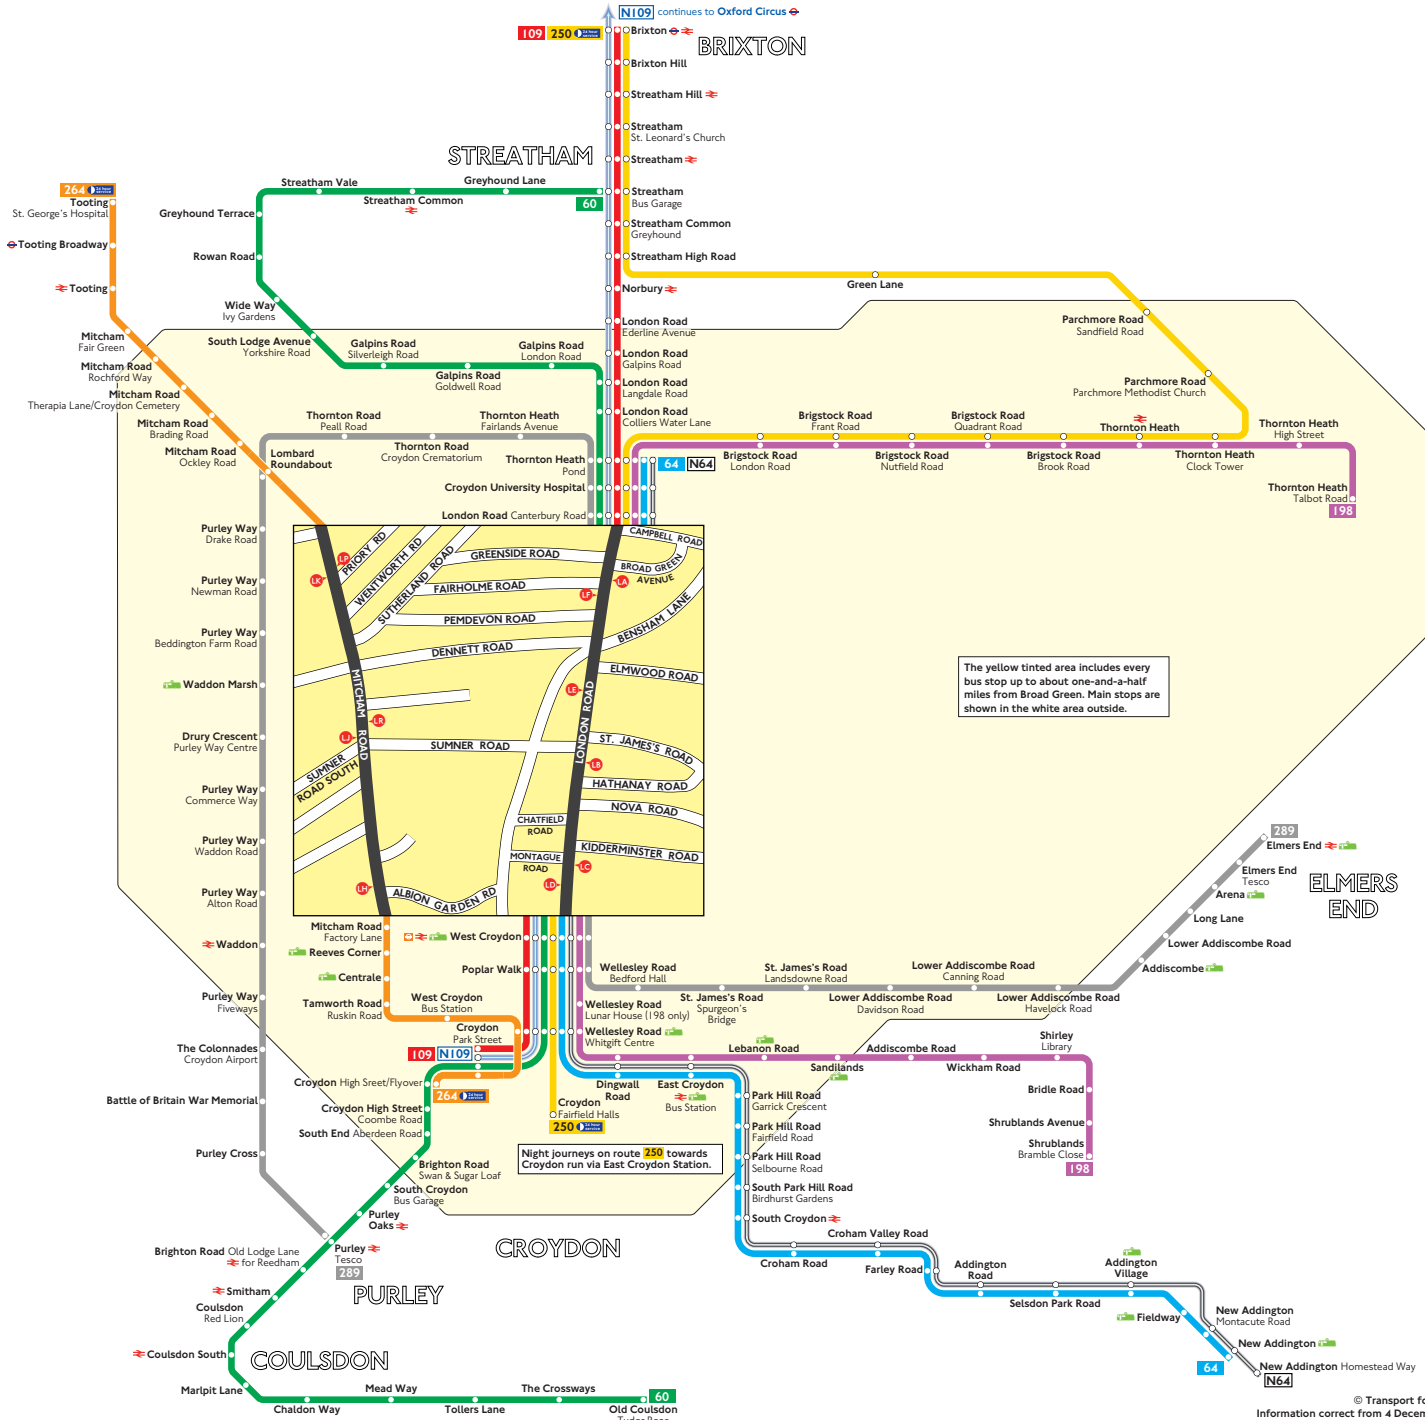

Buses from Broad Green (Croydon)

Key

- 60 Day buses in black
- N64 Night buses in blue
- Connections with London Underground
- Connections with London Overground
- Connections with National Rail
- Connections with Tramlink
- Night journeys only

Red discs show the bus stop you need for your chosen bus service. The disc appears on the top of the bus stop in the street (see map of town centre in centre of diagram).

Route finder

Day buses including 24-hour routes

Bus route	Towards	Bus stops
60	Old Coulsdon	LA LB LC
	Streatham	DE DF
64	New Addington	LA LB LC
	Thornton Heath	DE DF
109	Brixton	DE DF
	Croydon	LA LB LC
198	Shrublands	LA LB LC
	Thornton Heath	DE DF
250	Brixton	DE DF
	Croydon	LA LB LC
264	Croydon	DE DF
	Tooting	DE DF
289	Elmers End	LA LB LC
	Purley	DE DF

Night buses

Bus route	Towards	Bus stops
N64	New Addington	LA LB LC
	Thornton Heath	DE DF
N109	Croydon	LA LB LC
	Oxford Circus	DE DF