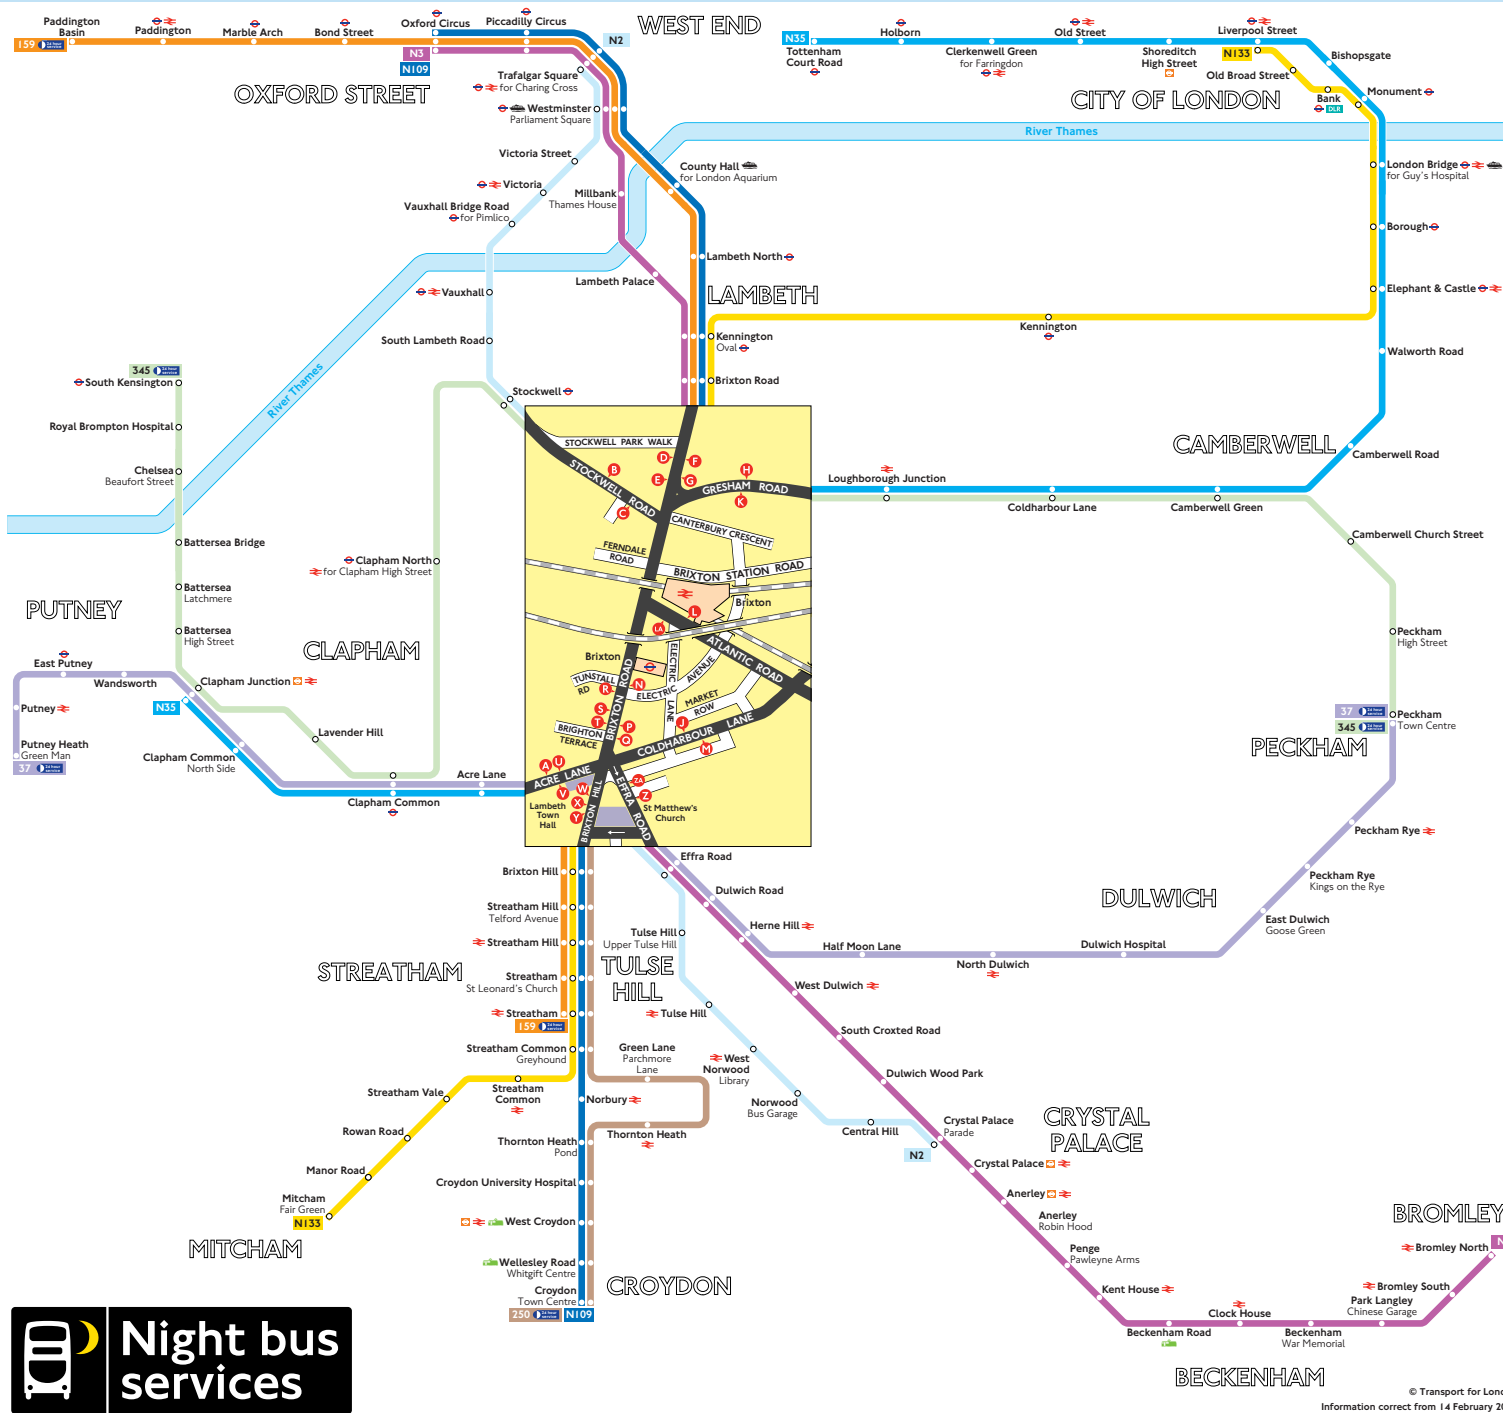

Night buses from Brixton

Key

- Connections with London Underground
- Connections with London Overground
- Connections with National Rail
- Connections with Docklands Light Railway
- Connections with river boats
- Connections with Tramlink

Red discs show the bus stop you need for your chosen bus service. The disc **A** appears on the top of the bus stop in the street (see map of town centre in centre of diagram).

Route finder

Night buses including 24-hour services

Bus route	Towards	Bus stops
37	Peckham	A Z
	Putney Heath	V
159	Paddington Basin	D R X
	Streatham	G O
250	Croydon	G O
345	Peckham	G H
	South Kensington	C K
N2	Crystal Palace	B P Z
	Trafalgar Square	C T W
N3	Bromley North	F N Z
	Oxford Circus	D R X
N35	Clapham Junction	K N V
	Tottenham Court Road	H T U
NI09	Croydon	G O
	Oxford Circus	D R X
NI33	Liverpool Street	E S Y
	Mitcham	G O

Day buses

For day bus information, please see separate poster.