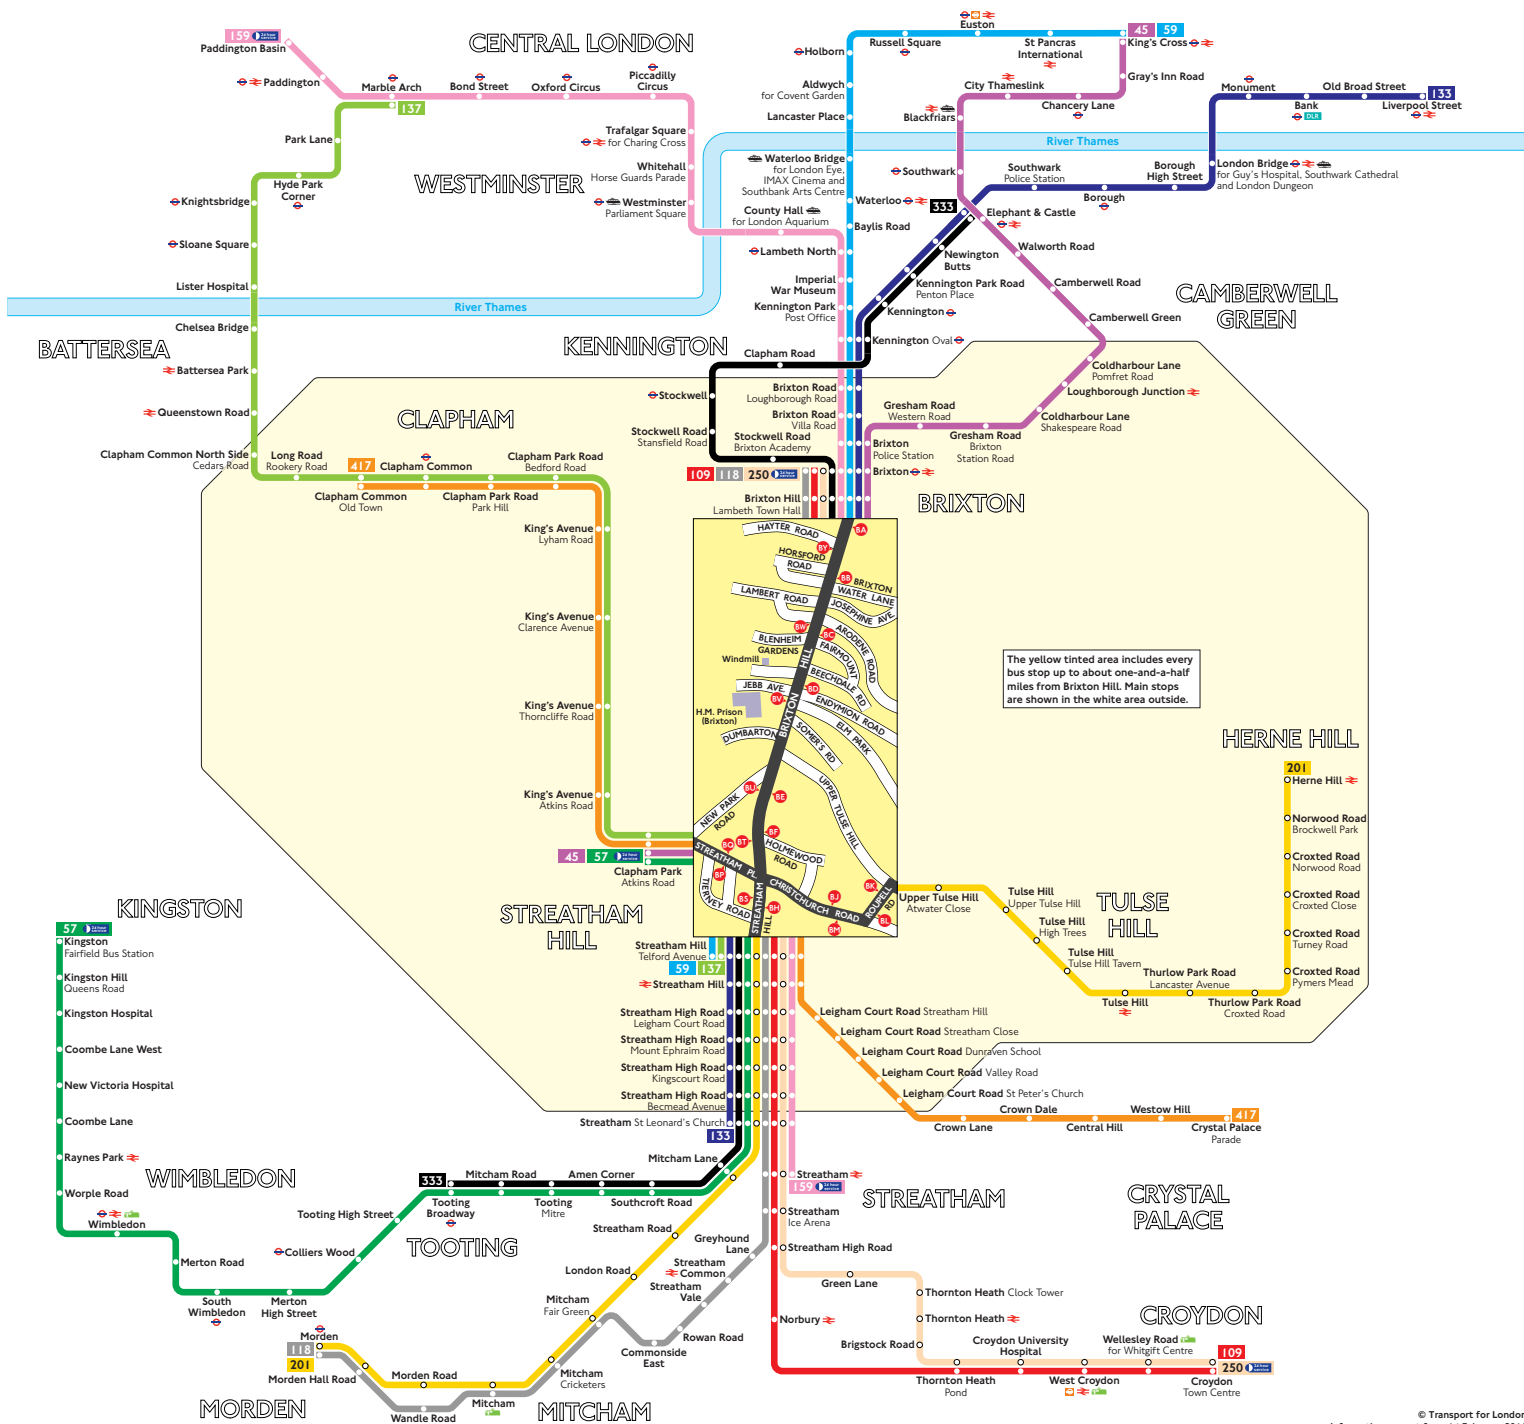

Buses from Brixton Hill

Key

- Connections with London Underground
- Connections with London Overground
- Connections with National Rail
- Connections with Docklands Light Railway
- Connections with river boats
- Connections with Tramlink

Red discs show the bus stop you need for your chosen bus service. The disc appears on the top of the bus stop in the street (see map of town centre in centre of diagram).

Route finder

Day buses including 24-hour services

Bus route	Towards	Bus stops
45	Clapham Park	
	King's Cross	
57	Clapham Park	
	Kingston	
59	King's Cross	
	Streatham Hill	
109	Brixton	
	Croydon	
	Brixton	
	Morden	
133	Liverpool Street	
	Streatham	
137	Marble Arch	
	Streatham Hill	
159	Paddington Basin	
	Streatham	
201	Herne Hill	
	Morden	
250	Brixton	
	Croydon	
333	Elephant & Castle	
	Tooting Broadway	
417	Clapham Common	
	Crystal Palace	

Night buses

For night bus information, please see separate poster.