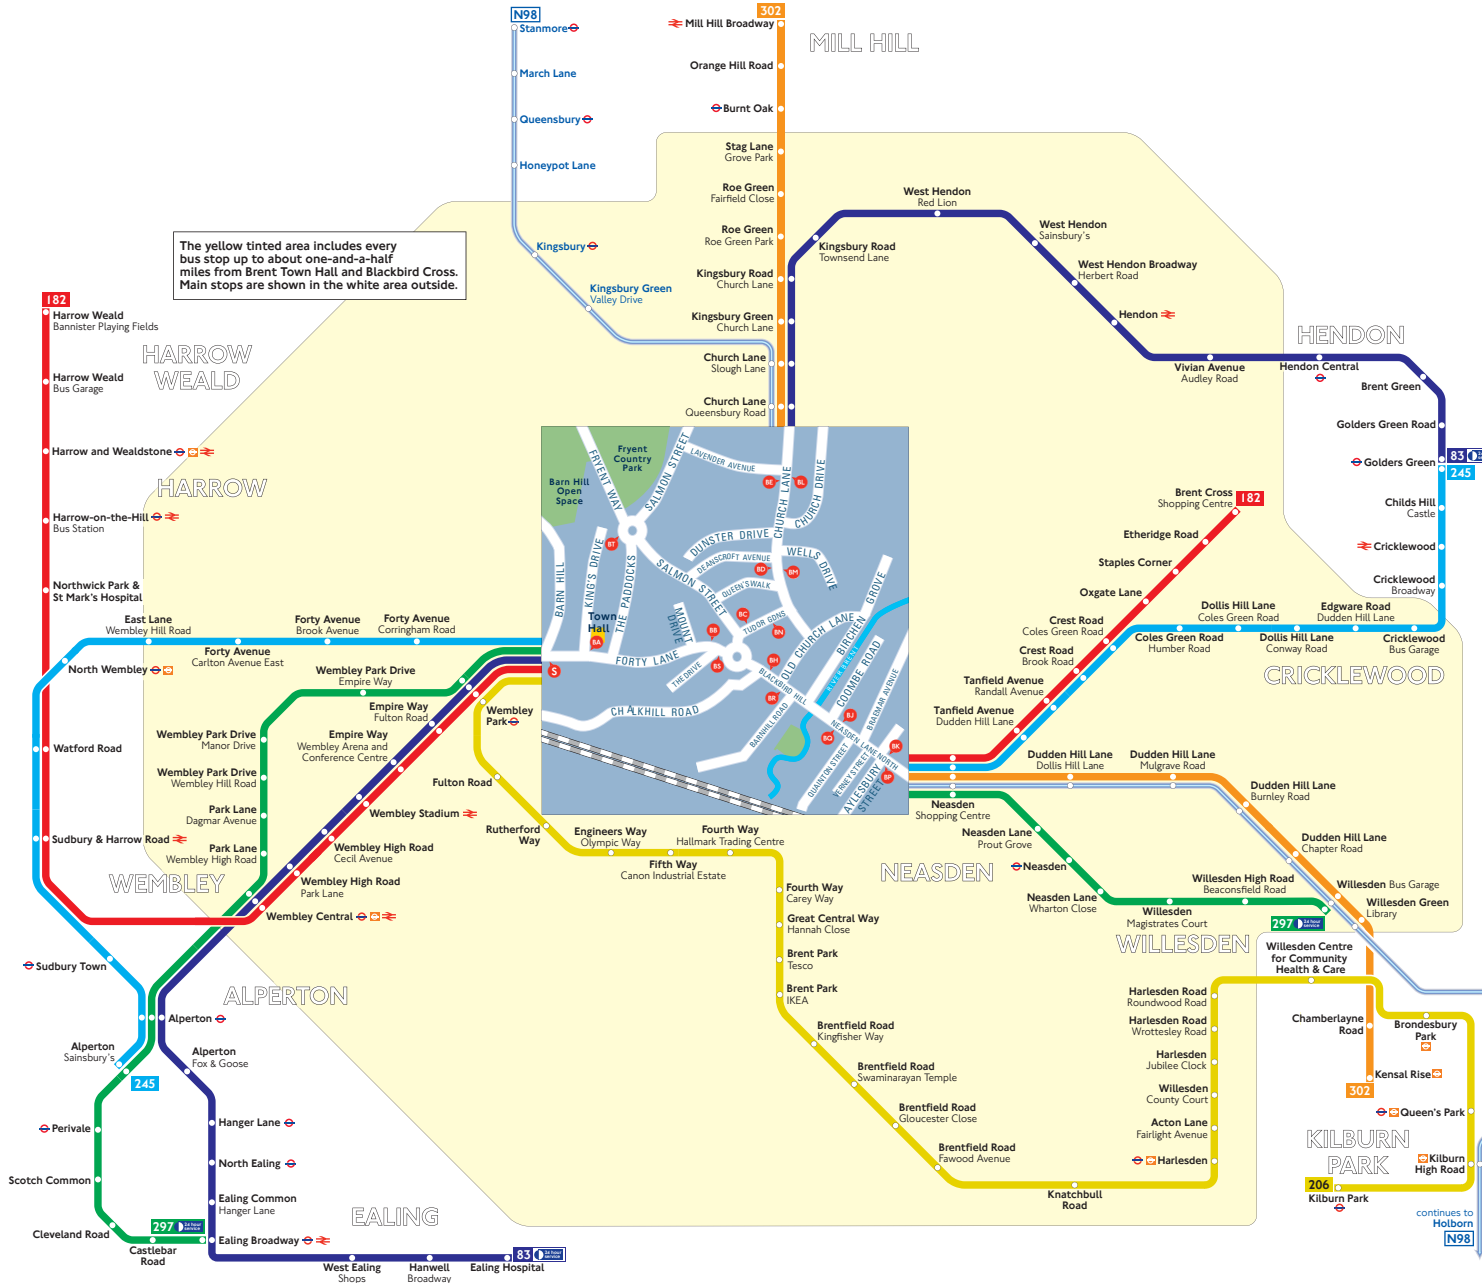

# Buses from Brent Town Hall and Blackbird Cross

## Route finder

### Day buses including 24-hour services

Bus route	Towards	Bus stops
<b>83</b>	Ealing Hospital	BL BM BN BS S
<b>182</b>	Golders Green	BA BB BC BD BE
	Brent Cross	BA BB BH BJ BK
	Harrow Weald	BP BQ BR BS S
<b>206</b>	Kilburn Park	BT S
<b>245</b>	Alperton	BP BQ BR BS S
<b>297</b>	Golders Green	BA BB BH BJ BK
	Ealing Broadway	BP BQ BR BS S
<b>302</b>	Willesden	BA BB BH BJ BK
	Kensal Rise	BH BJ BK BL BM BN
	Mill Hill Broadway	BC CD CE CF CG CH

### Other buses

Bus route	Towards	Bus stops
<b>644</b>	Hatfield *	BA BT
	Wembley Park *	S