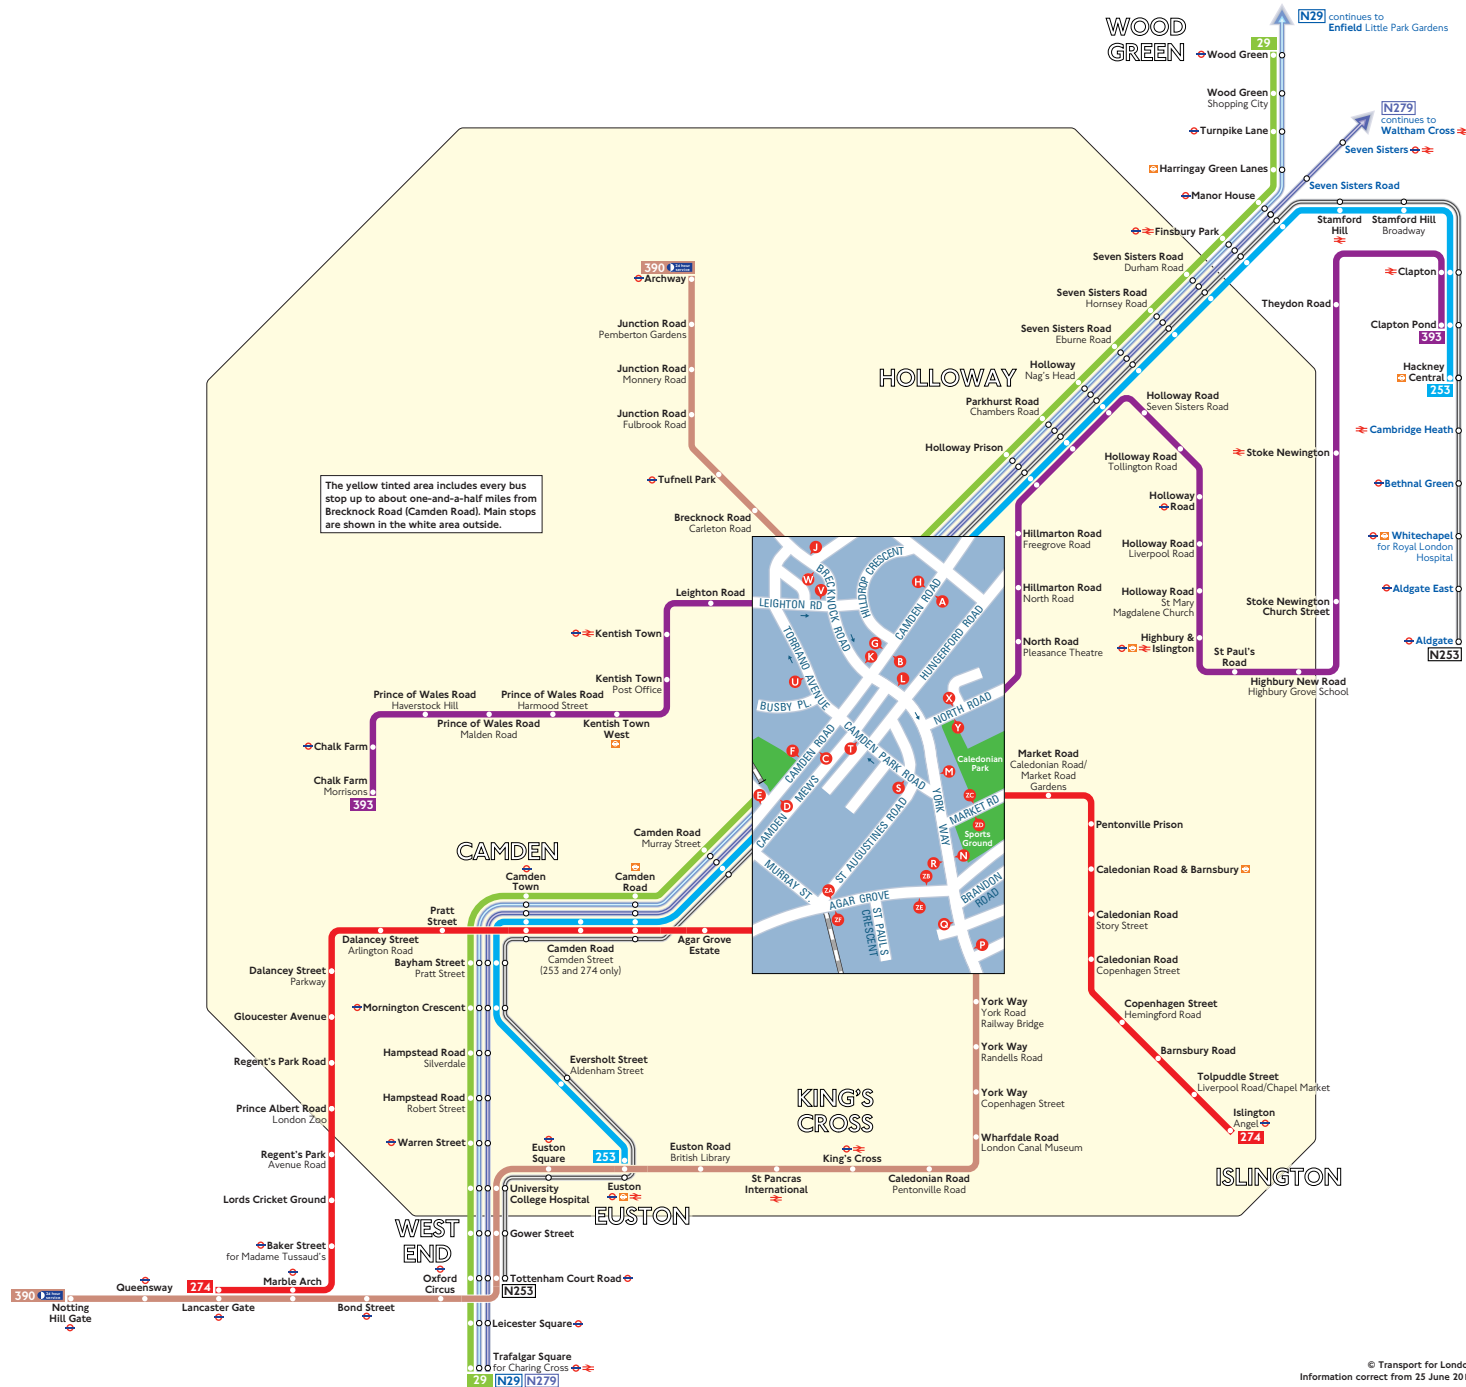

Buses from Brecknock Road (Camden Road)

Key

- 29 Day buses in black
- N29 Night buses in blue
- Connections with London Underground
- Connections with London Overground
- Connections with National Rail

A Red discs show the bus stop you need for your chosen bus service. The disc **A** appears on the top of the bus stop in the street (see map of town centre in centre of diagram).

Route finder

Day buses including 24-hour services

Bus route	Towards	Bus stops
29	Trafalgar Square	A B C D
	Wood Green	B F G H
253	Euston	A B C D
	Hackney Central	B F G H
274	Islington	R Z Zc Zc
	Lancaster Gate	N Zb Zb Zc
390	Archway	O R S T U V W
	Notting Hill Gate	J K L M N P
393	Chalk Farm	M S T U Y
	Clapton	K L V X

Night buses

Bus route	Towards	Bus stops
N29	Enfield	B F G H
	Trafalgar Square	A B C D
N253	Aldgate	B F G H
	Tottenham Court Road	A B C D
N279	Trafalgar Square	A B C D
	Waltham Cross	B F G H