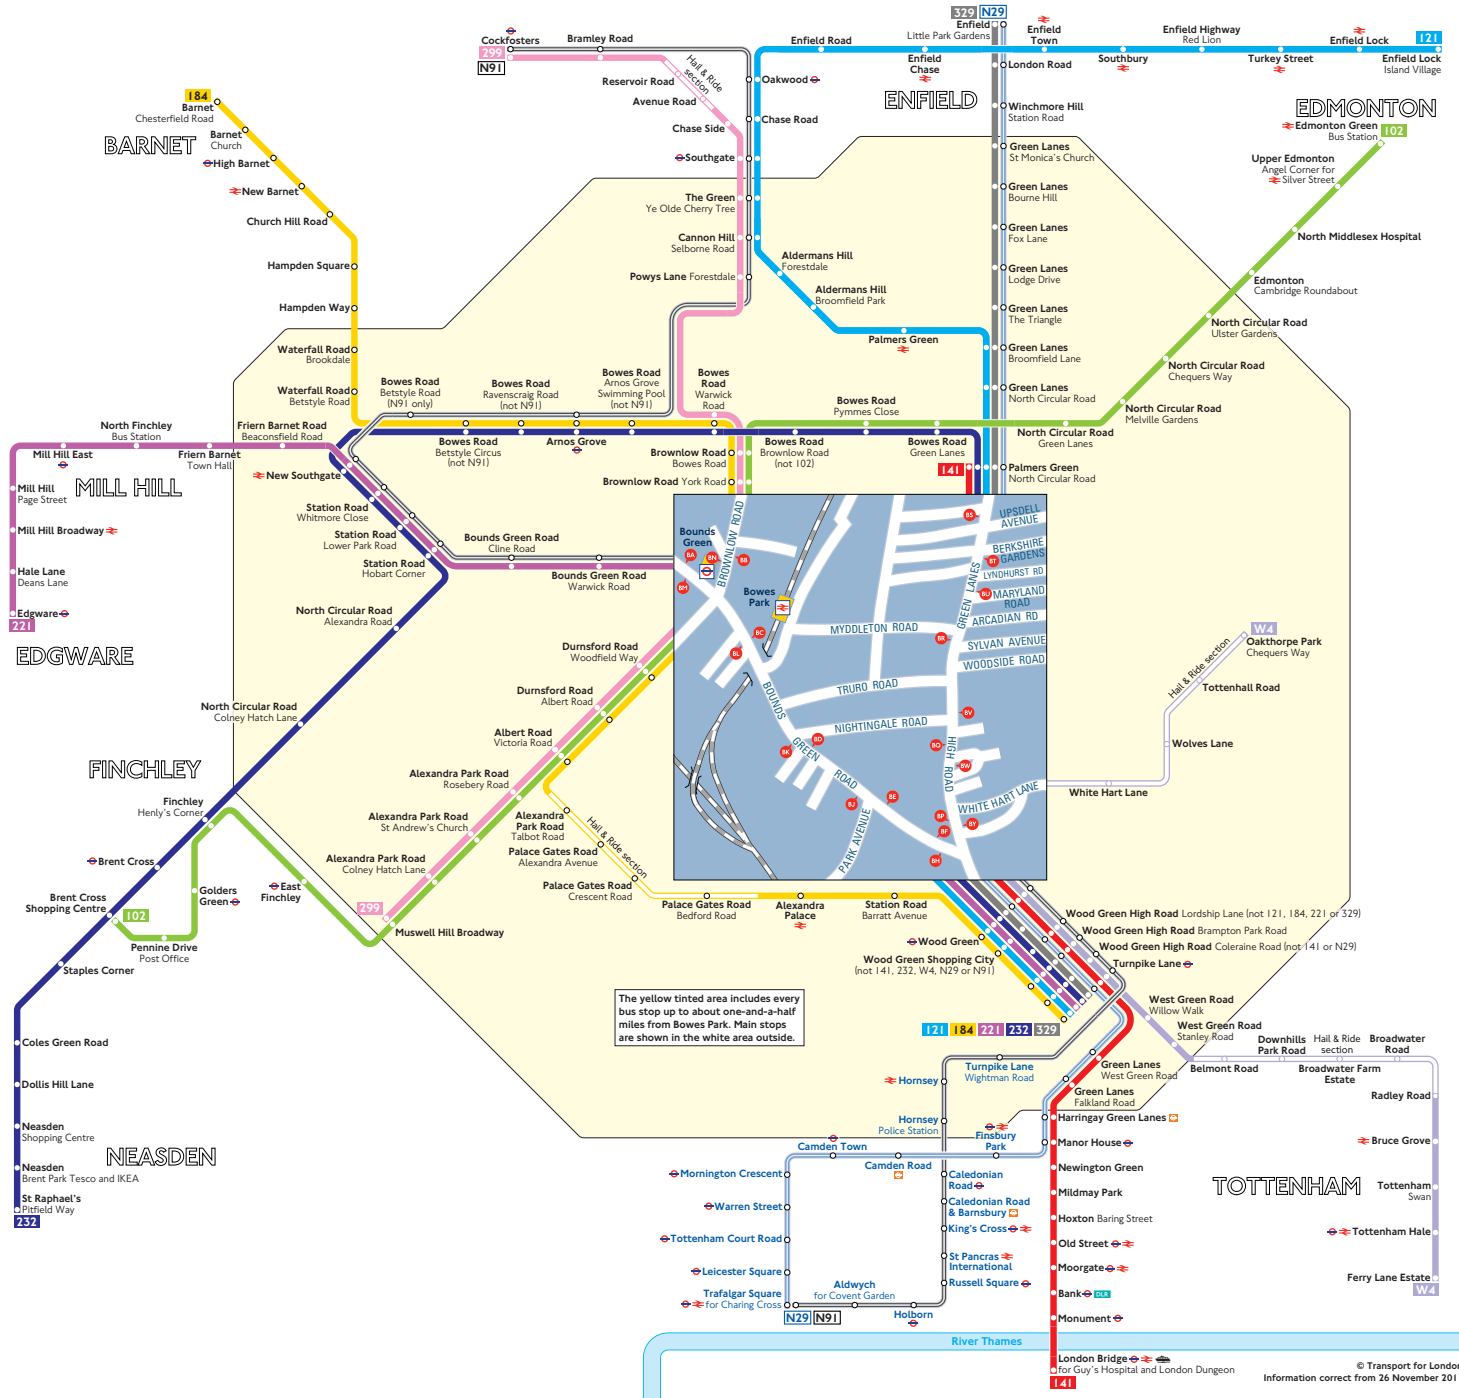

Buses from Boves Park

Key

- **102** Day buses in black
- **N29** Night buses in blue
- Connections with London Underground
- Connections with London Overground
- Connections with National Rail
- Connections with Docklands Light Railway
- Connections with river boats

Red discs show the bus stop you need for your chosen bus service. The disc appears on the top of the bus stop in the street (see map of town centre in centre of diagram).

Route finder

Day buses

Bus route	Towards	Bus stops
102	Brent Cross	BB
	Edmonton Green	EM
121	Enfield Lock	BB, BC, BR, BS
	Turnpike Lane	BT, BU, BV, BW, BY
141	London Bridge	BT, BU, BV, BW, BY
	Palmers Green	BP, BQ, BR, BS
184	Barnet	BV
	Turnpike Lane	BB
221	Edgware	BB, BC, BR, BL, BR
	Turnpike Lane	BA, BC, BV, BW, BY
232	St Raphael's	BB, BC, BR, BS
	Turnpike Lane	BT, BU, BV, BW, BY
299	Cockfosters	BB
	Muswell Hill	BB
329	Enfield	BB, BC, BR, BS
	Turnpike Lane	BT, BU, BV, BW, BY
W4	Ferry Lane Estate	BY
	Oakthorpe Park	BB

Night buses

Bus route	Towards	Bus stops
N29	Enfield	BB, BC, BR, BS
	Trafalgar Square	BT, BU, BV, BW, BY
N91	Cockfosters	BB, BC, BR, BS, BU
	Trafalgar Square	BA, BC, BV, BW, BY