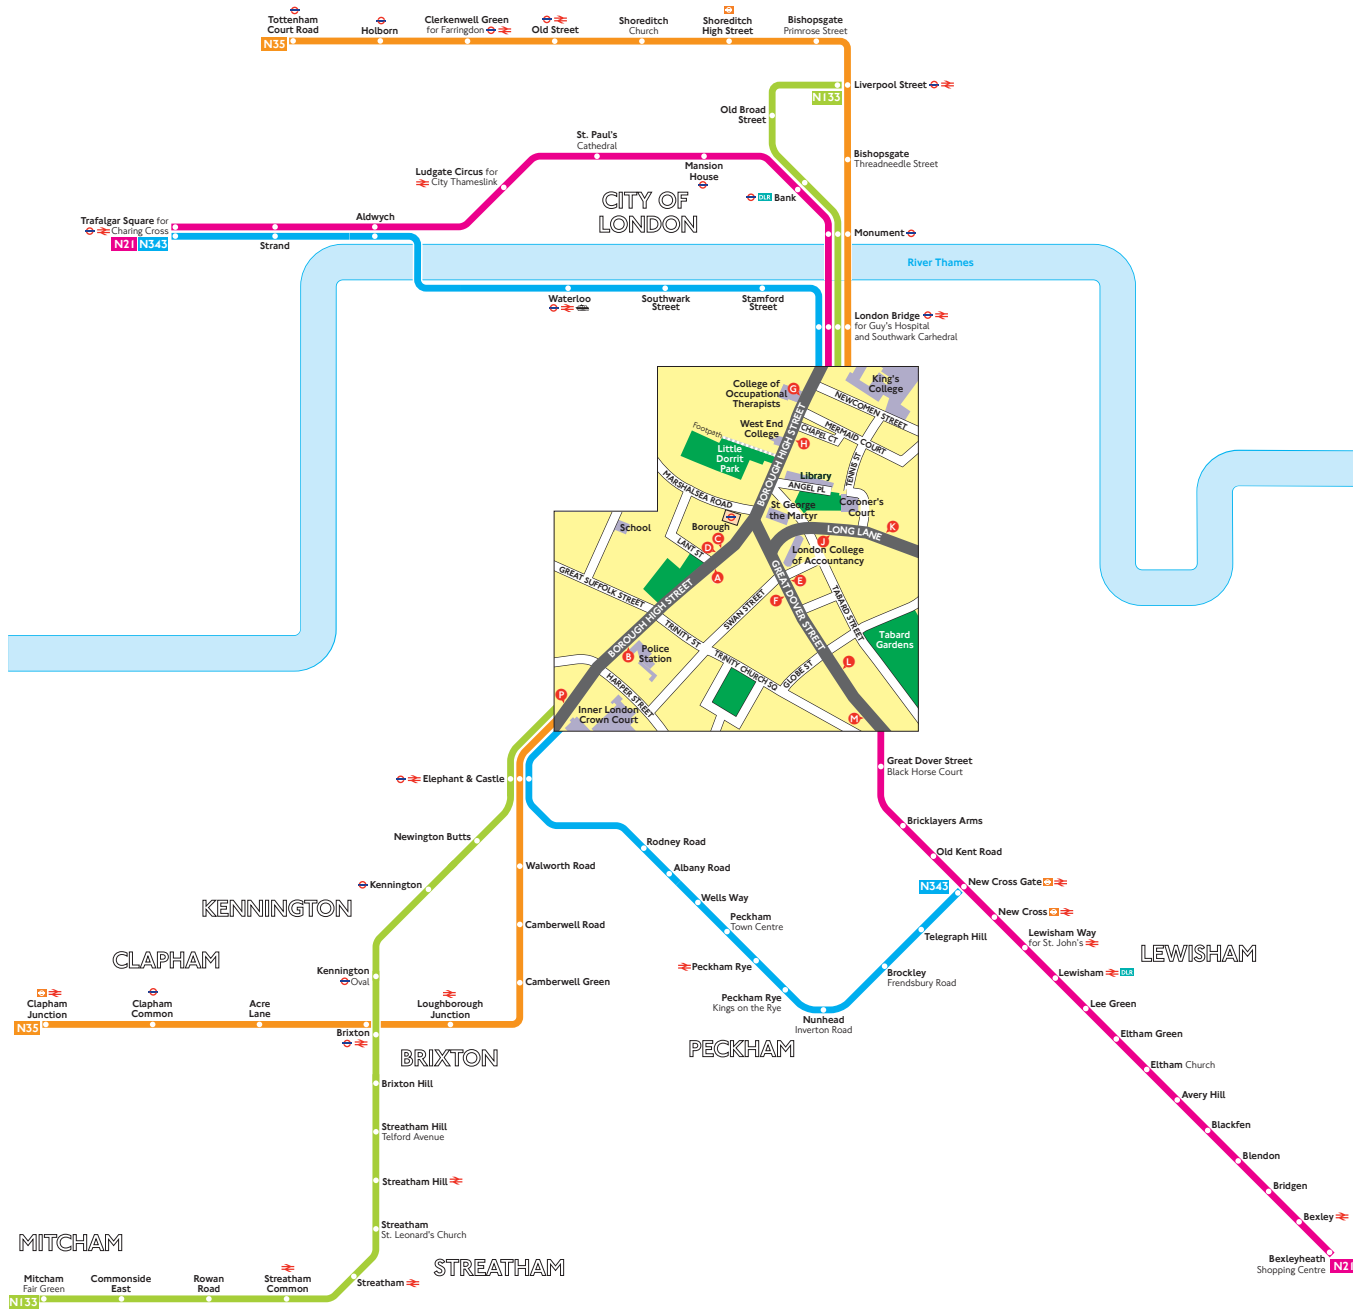

# Night buses from Borough

## Route finder

### Night buses

Bus route	Towards	Bus stops
<b>N21</b>	Bexleyheath	E H L
	Trafalgar Square	F G M
<b>N35</b>	Clapham Junction	A B H
	Tottenham Court Road	D G P
<b>N133</b>	Liverpool Street	C G P
	Mitcham	A B H
<b>N343</b>	New Cross Gate	A B H
	Trafalgar Square	D G P

### Day buses

For day bus information, please see separate poster