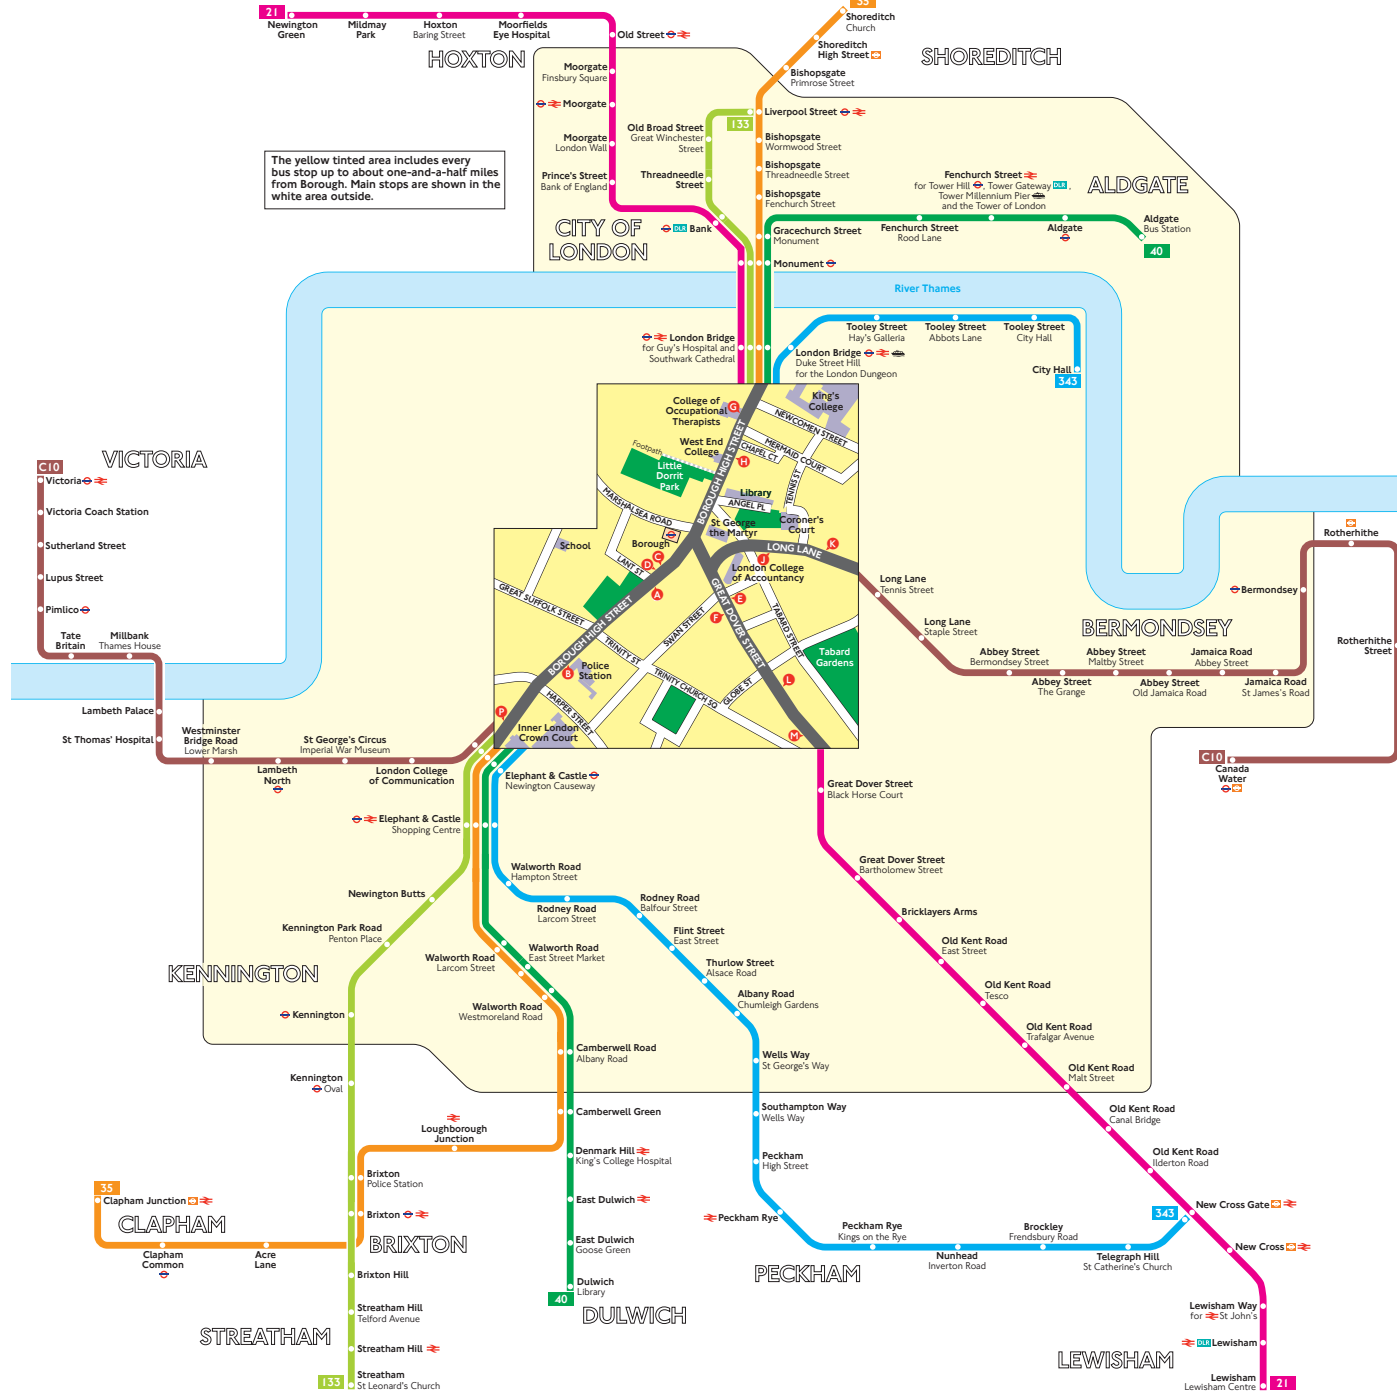

# Buses from Borough

## Route finder

### Day buses

Bus route	Towards	Bus stops
21	Lewisham	E H L
	Newington Green	F G M
35	Clapham Junction	A B H
	Shoreditch	D G P
40	Aldgate	D G P
	Dulwich	A B H
133	Liverpool Street	C G P
	Streatham	A B H
343	City Hall	D G P
	New Cross Gate	A B H
C10	Canada Water	D K P
	Victoria	A B J

### Night buses

For night bus information, please see separate poster