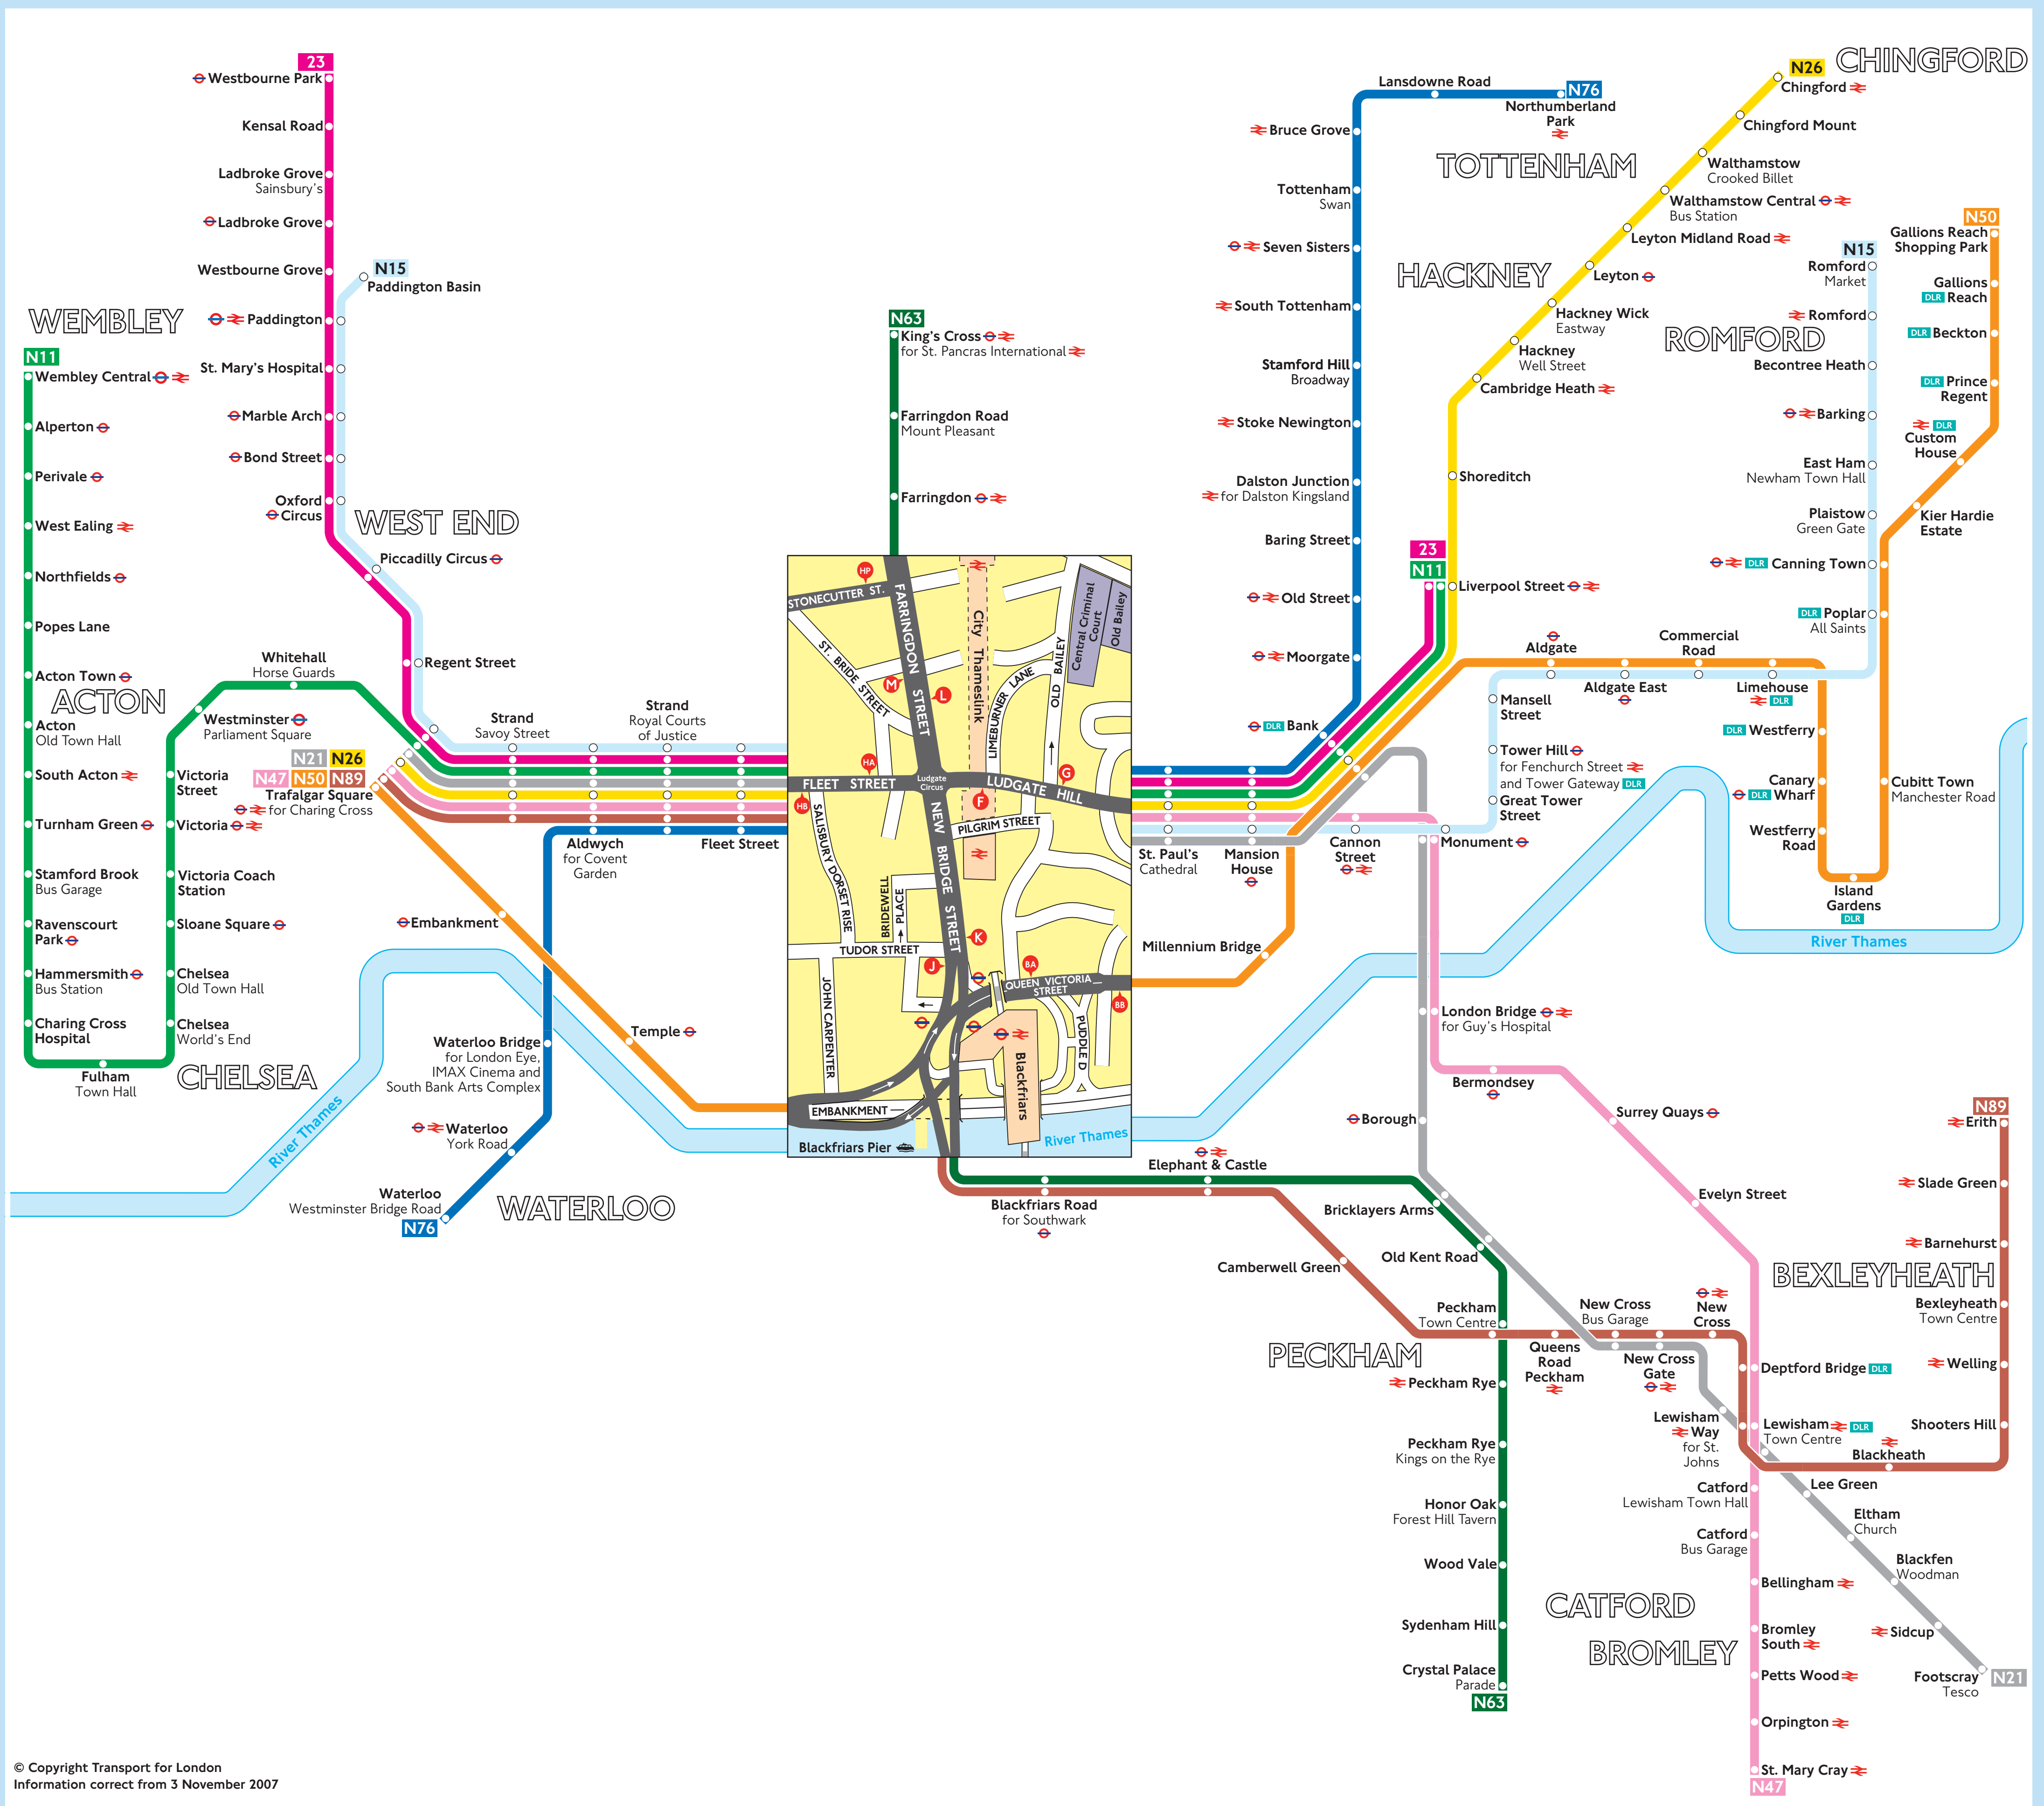

Night buses from Blackfriars and Ludgate Circus

Key

- Connections with Underground
- Connections with National Rail
- Connections with Docklands Light Railway

Red discs show the bus stop you need for your chosen bus service. The disc appears on the top of the bus stop in the street (see map of town centre in centre of diagram).

Route finder
Night buses including 24-hour routes

Bus route	Towards	Bus stops
23	Liverpool Street	G MA
	Westbourne Park	F MB
N11	Liverpool Street	G MA
	Wembley Central	F MB
N15	Paddington Basin	F MB
	Romford	G MA
N21	Foots Cray	G MA
	Trafalgar Square	F MB
N26	Chingford	G MA
	Trafalgar Square	F MB
N47	St. Mary Cray	G MA
	Trafalgar Square	F MB
N50	East Beckton	MA
	Trafalgar Square	MB
N63	Crystal Palace	K L
	King's Cross	J M
N76	Northumberland Park	G MA
	Waterloo	F MB
N89	Erith	K L
	Trafalgar Square	J MB

Destination finder

Destination	Bus routes	Bus stops
A		
Acton Old Town Hall	N11	F MB
Acton Town	N11	F MB
Aldgate	N15	G MA
	N50	G MA
Aldgate East	N15	G MA
	N50	G MA
Aldwych for Covent Garden	23, N11, N15, N21, N26, N47, N76	F MB
Alperton	N89	J MB
	N11	F MB

Destination	Bus routes	Bus stops
B		
Bank	23, N11, N21, N26, N76	G MA
	N50	MA
Barking	N15	G MA
Barnehurst	N89	K MA
Beckton	N50	MA
Becontree Heath	N15	G MA
Bellingham	N47	G MA
Bermonsey	N47	G MA
Bexleyheath Town Centre	N89	K MA
Blackfen Woodman	N21	G MA
Blackheath	N89	K MA
Blackfriars Road for Southwark	N63	K L
	N89	K MA
C		
Camberwell Green	N89	K MA
Cambridge Heath	N26	G MA
Canary Wharf	N50	G MA
Canning Town	N15	G MA
	N50	MA
Cannon Street	N15, N47	G MA
Catford	N47	G MA
Charing Cross Hospital	N11	F MB
Chelsea Old Town Hall and World's End	N11	F MB
Chingford	N26	G MA
Chingford Mount	N26	G MA
Crystal Palace Parade	N63	K L
Cubitt Town Manchester Road	N50	MA
Custom House	N50	MA
D		
Dalston Junction for Dalston Kingsland	N76	G MA
Deptford Bridge	N47	G MA
	N89	K MA
E		
East Ham Newham Town Hall	N15	G MA
Elephant & Castle	N63	K L
	N89	K MA
Eltham Church	N21	G MA
Embankment	N50	MA
Erith	N89	K MA
F		
Farringdon	N63	J M
Footscray Tesco	N21	G MA
Fulham Town Hall	N11	F MB
G		
Gallions Reach	N50	MA
Gallions Reach Shopping Park	N50	MA
H		
Hackney Well Street	N26	G MA