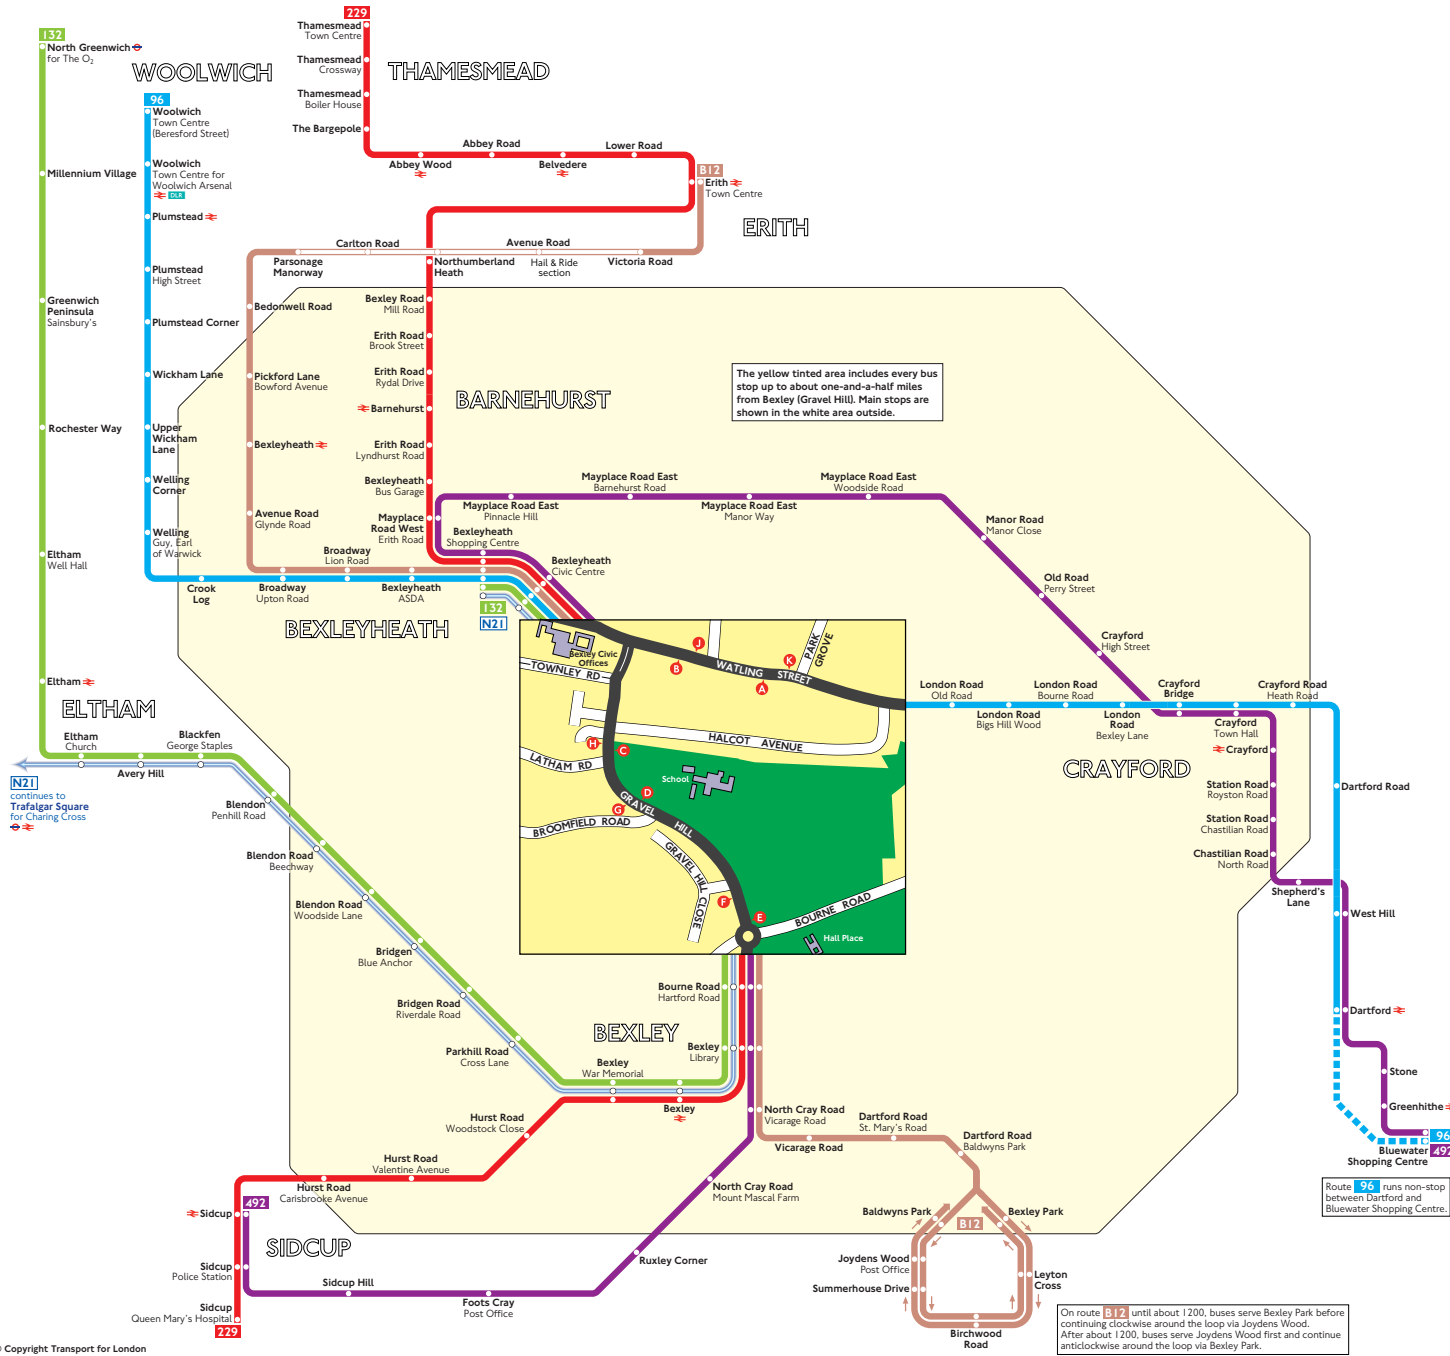

Buses from Bexley (Gravel Hill)

Key

- 96 Day buses in black
- N21 Night buses in blue
- Connections with Underground
- Connections with National Rail
- Connections with Docklands Light Railway
- Connections with river boats
- ★ Mondays to Saturdays only

Red discs show the bus stop you need for your chosen bus service. The disc **A** appears on the top of the bus stop in the street (see map of town centre in centre of diagram).

Route finder

Day buses

Bus route	Towards	Bus stops
96	Bluewater	J K
	Woolwich	A B
132	Bexleyheath	F G H
	North Greenwich	C D E
229	Sidcup	C D E
	Thamesmead	F G H
492	Bluewater	F G H
	Sidcup	C D E
B12	Erith ★	F G H
	Joydens Wood ★	C D E

Night buses

Bus route	Towards	Bus stops
N21	Bexleyheath	F G H
	Trafalgar Square	C D E