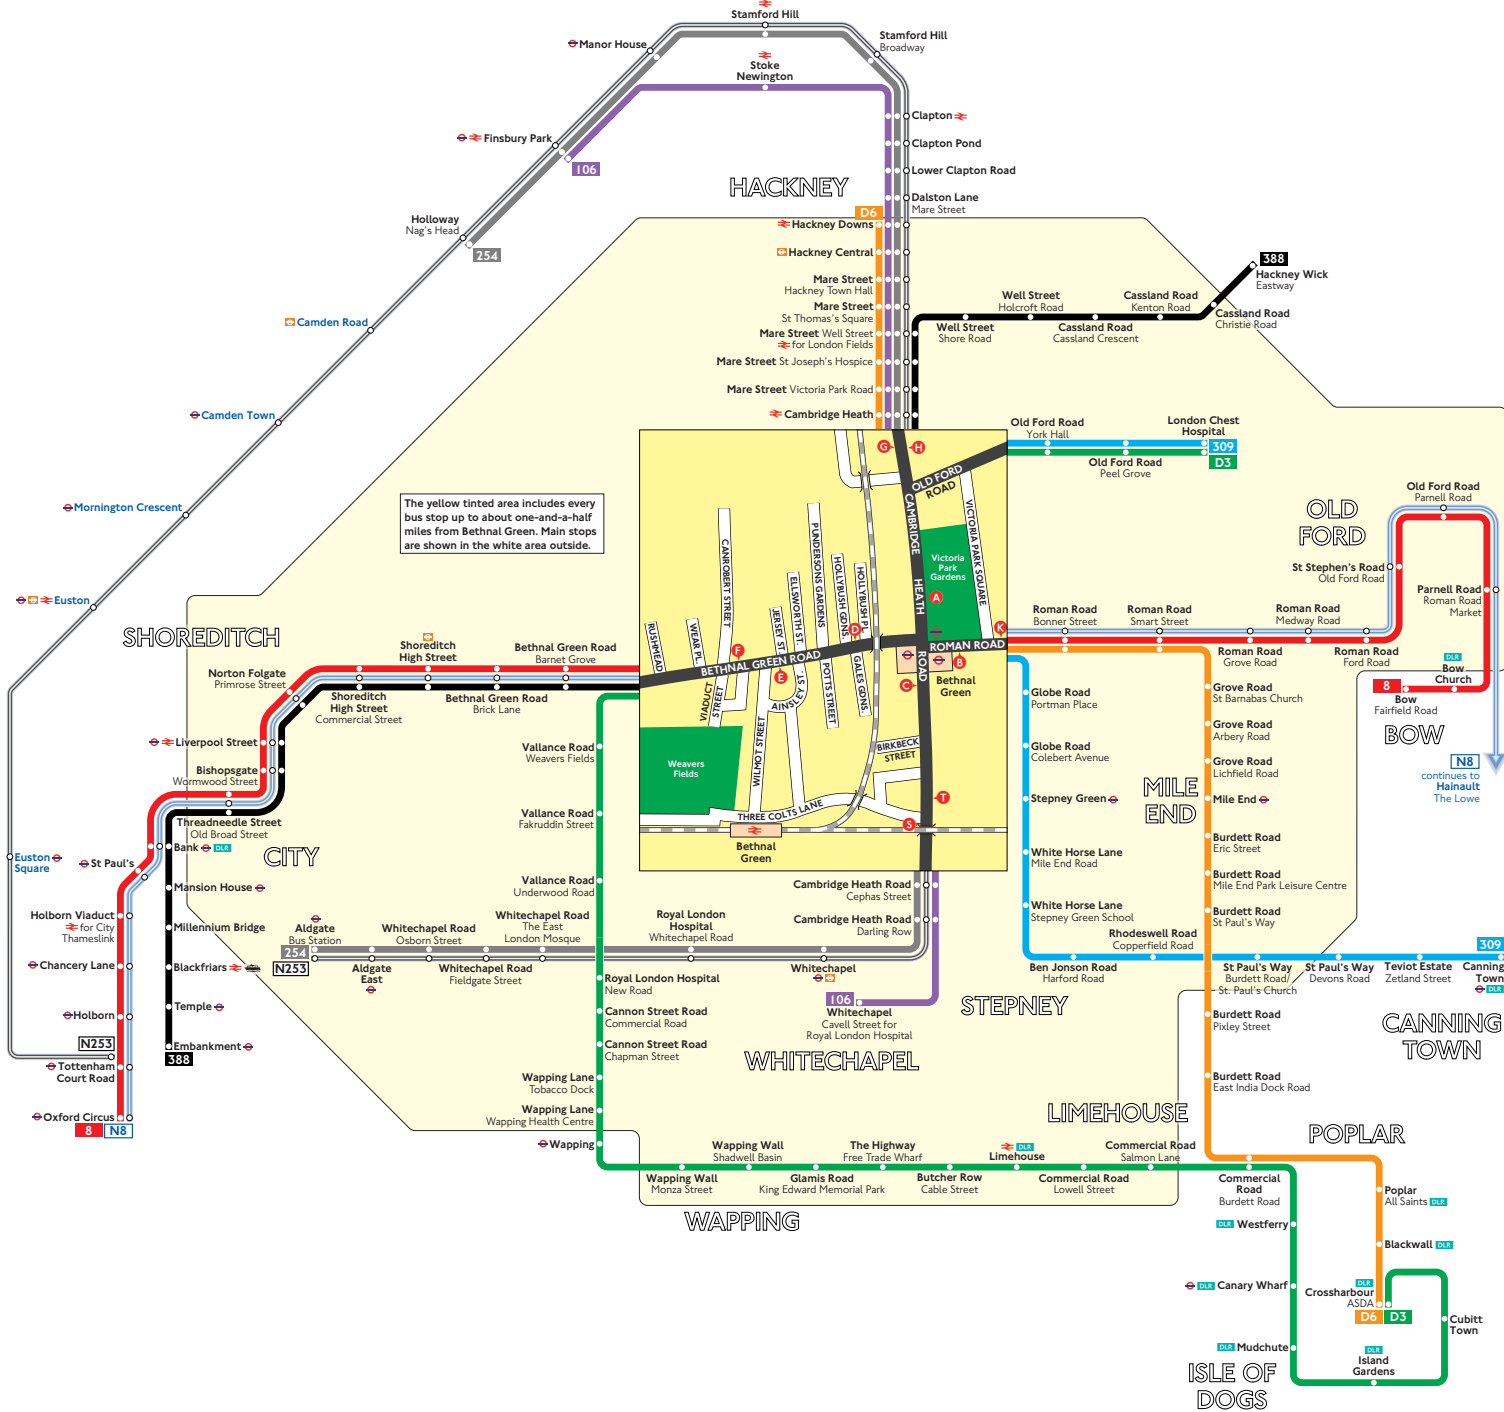

# Buses from Bethnal Green

**A** Red discs show the bus stop you need for your chosen bus service. The disc **A** appears on the top of the bus stop in the street (see map of town centre in centre of diagram).

## Route finder

### Day buses

Bus route	Towards	Bus stops
8	Bow	D F K
	Oxford Circus	B E
106	Finsbury Park	C G S
	Whitechapel	A H T
254	Aldgate	A H T
	Holloway	C G S
309	Canning Town	A K
	London Chest Hospital	B
388	Hackney Wick	D F G
	Embankment	A E H
D3	Crossharbour	A E
	London Chest Hospital	D F
D6	Crossharbour	A H K
	Hackney Downs	B G