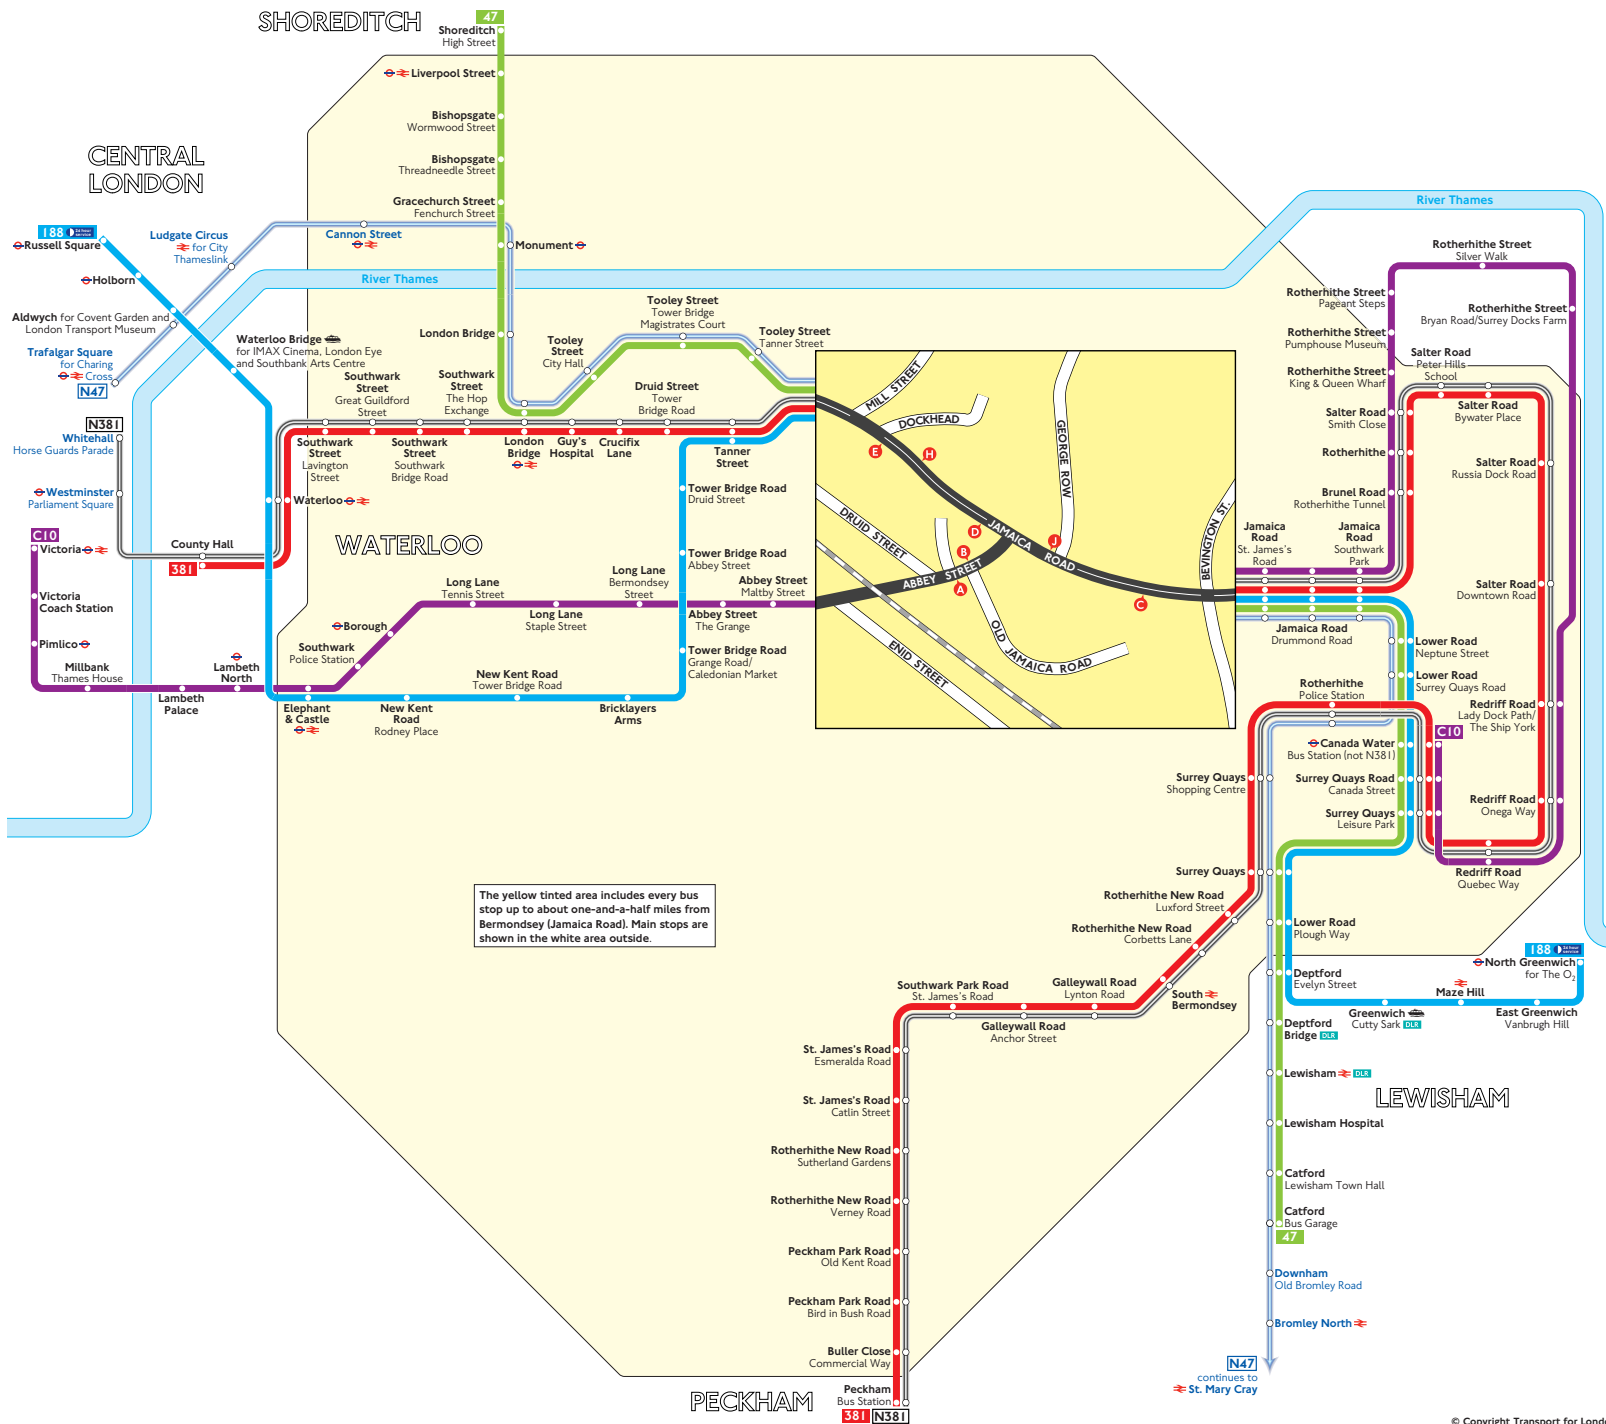

# Buses from Bermondsey (Jamaica Road)

## Key

- 47 Day buses in black
- N47 Night buses in blue
- Connections with Underground
- Connections with National Rail
- DLR Connections with Docklands Light Railway
- Connections with River boats

**A** Red discs show the bus stop you need for your chosen bus service. The disc **A** appears on the top of the bus stop in the street (see map of town centre in centre of diagram).

## Route finder

### Day buses including 24-hour routes

Bus route	Towards	Bus stops
47	Catford	H J
	Shoreditch	C D E
188	North Greenwich	H J
	Russell Square	C D E
381	County Hall	C D E
	Peckham	H J
C10	Canada Water	B J
	Victoria	A C