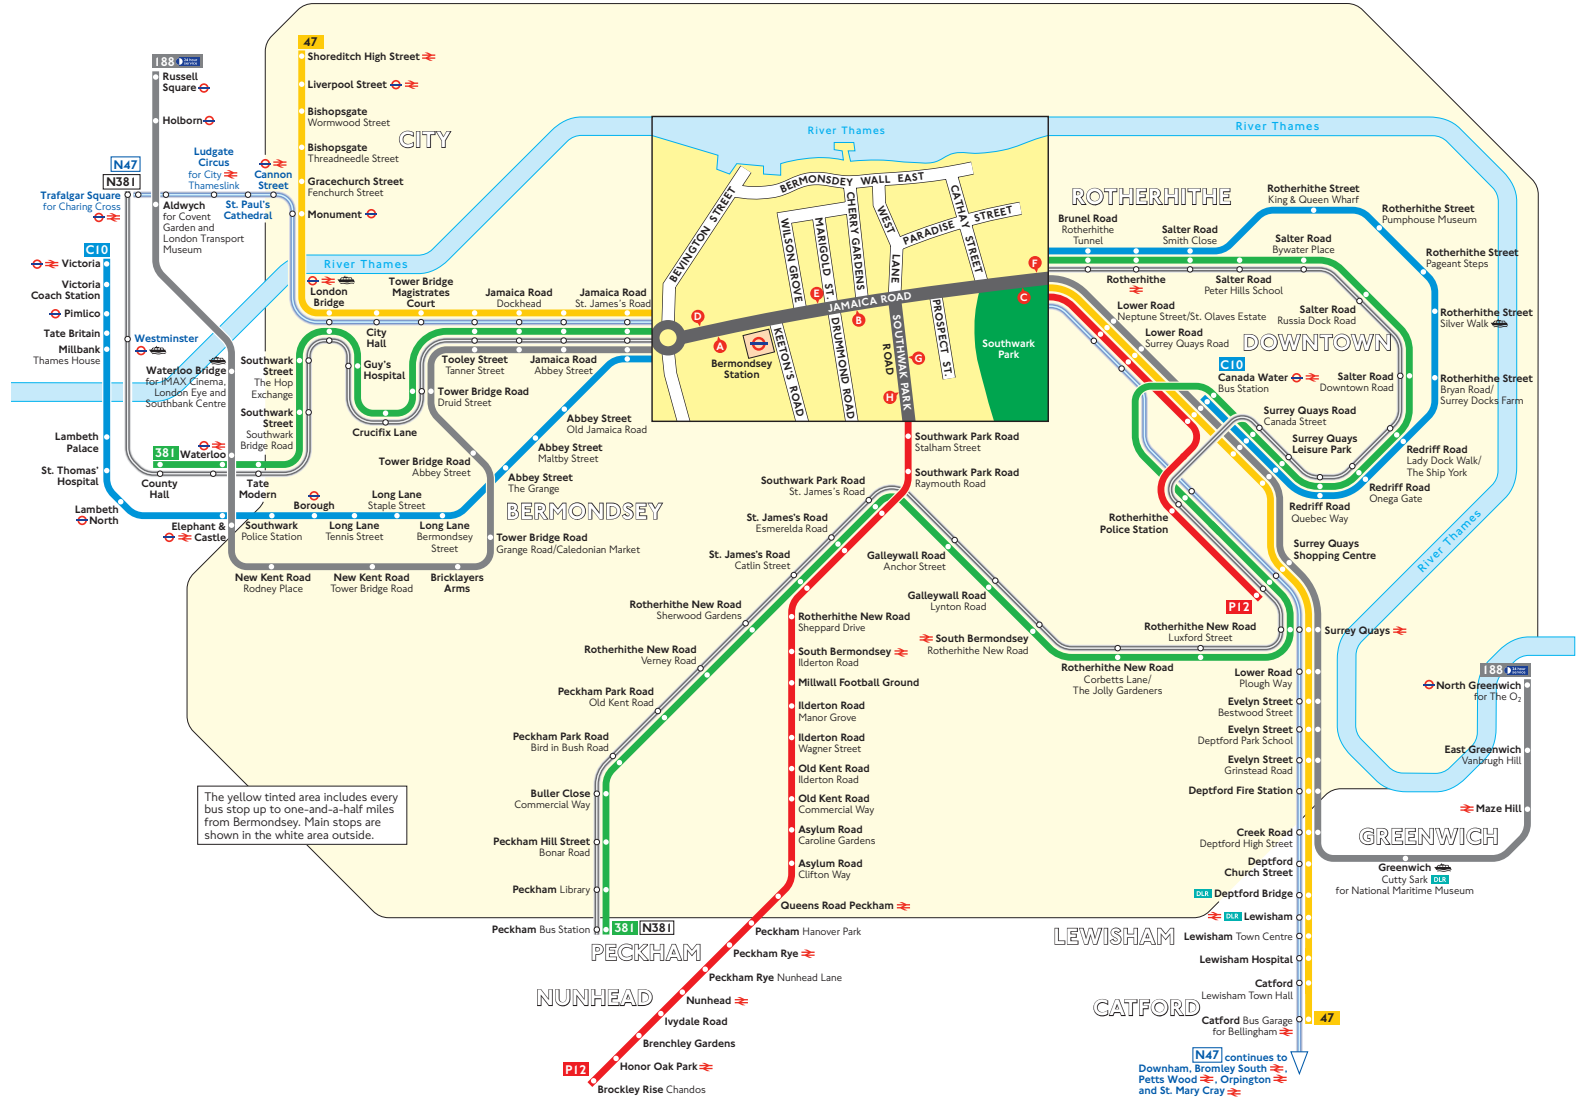

Buses from Bermondsey

Key

- Connections with Underground
- Connections with National Rail
- Connections with Docklands Light Railway
- Connections with river boats

A Red discs show the bus stop you need for your chosen bus service. The disc **A** appears on the top of the bus stop in the street (see map of town centre in centre of diagram).

Route finder

Day buses including 24-hour routes

Bus route	Towards	Bus stops
47	Catford	D E F
	Shoreditch	A B C
188	North Greenwich	D E F
	Russell Square	A B C
381	Peckham	D E F
	Waterloo	A B C
C10	Canada Water	D E F
	Victoria	A B C
P12	Brockley Rise	G G
	Surrey Quays	F H

Night buses

Bus route	Towards	Bus stops
N47	St. Mary Cray	D E F
	Trafalgar Square	A B C
N381	Peckham	D E F
	Trafalgar Square	A B C