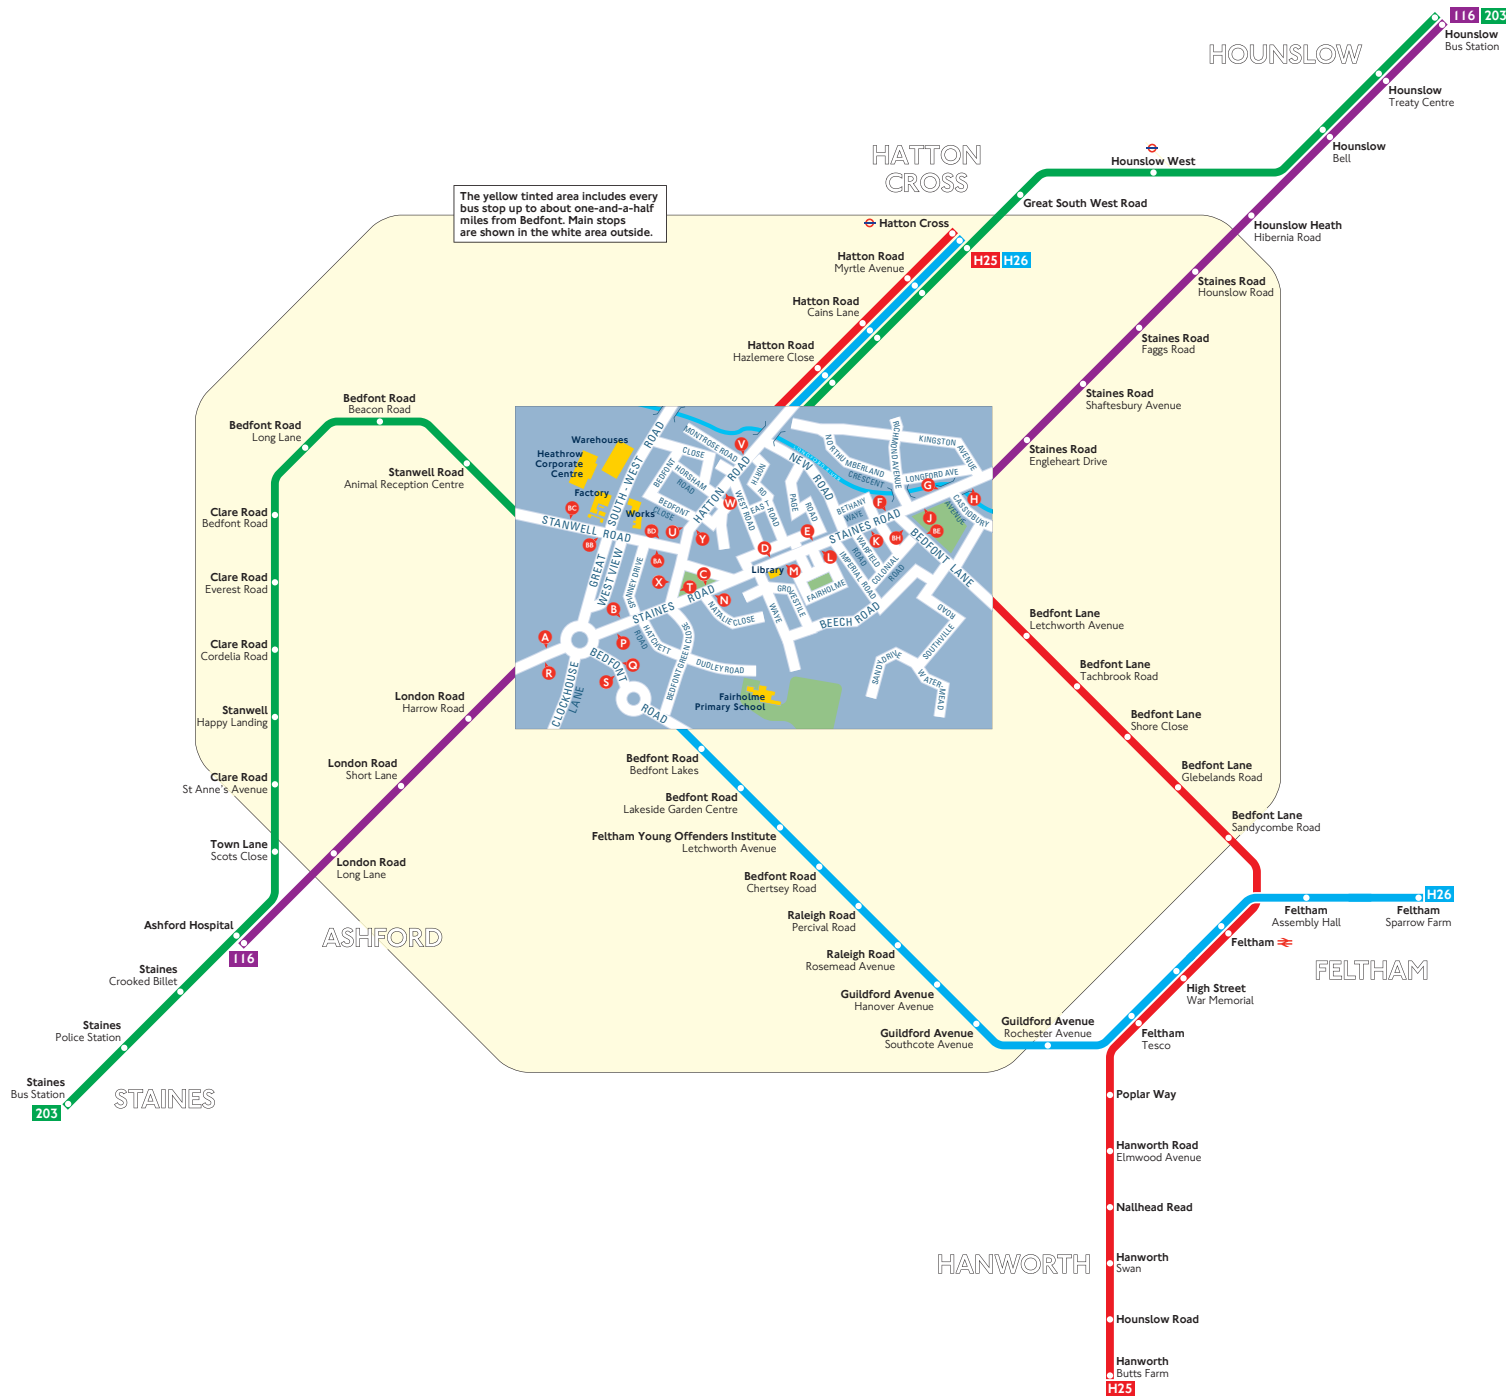

Buses from Bedfont

Route finder

Day buses

Bus route	Towards	Bus stops
116	Ashford Hospital	H J K L M N P R
	Hounslow	A B C D E F G
203	Hounslow	BC BD U V
	Staines	BA BB W Y
H25	Hanworth	BE C D E F T W Y
	Hatton Cross	BH K L M N U V X
H26	Feltham	P Q T W Y
	Hatton Cross	B S U V X