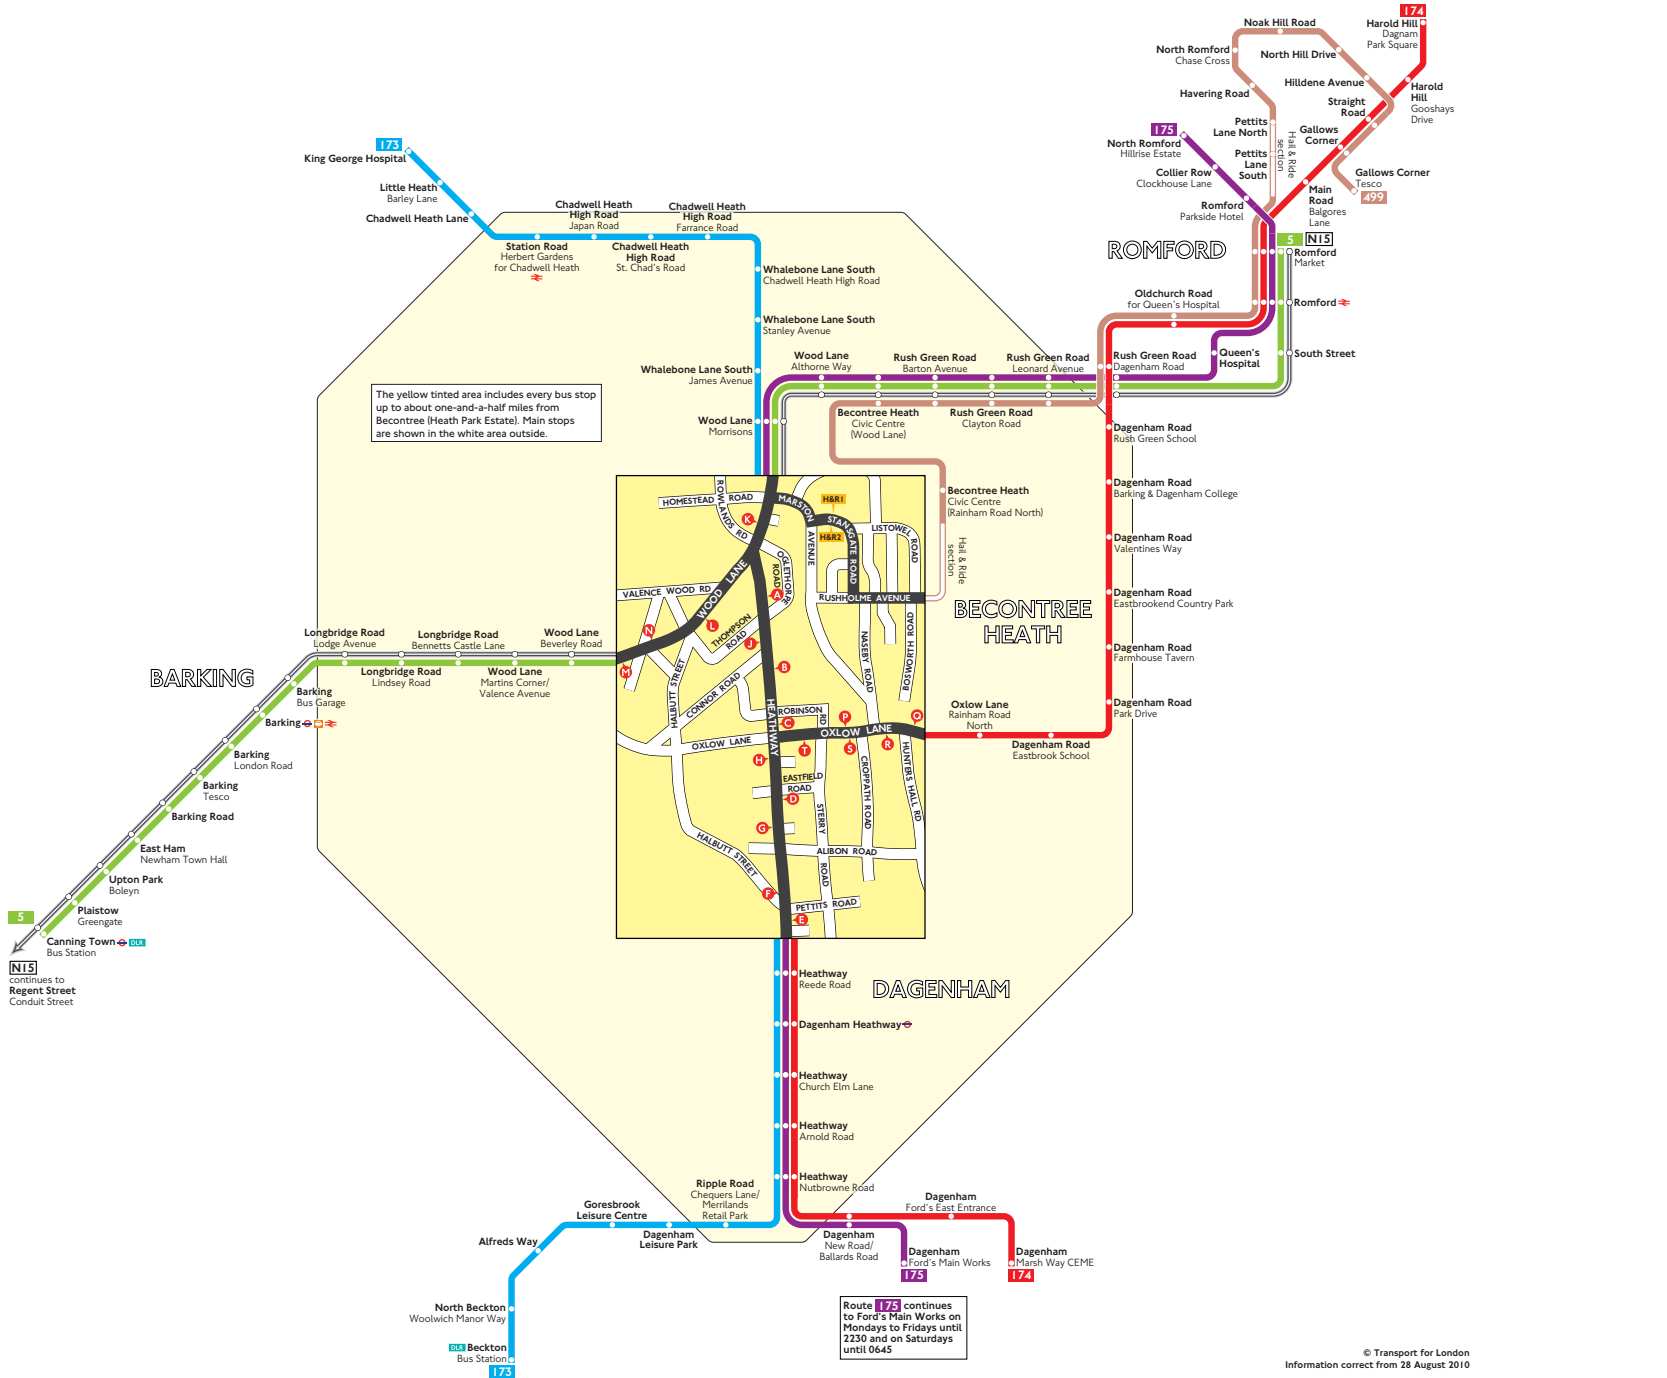

Buses from Becontree (Heath Park Estate)

Key

1. 5 Day buses in black
   - N15 Night buses in blue
   - Connections with London Underground
   - Connections with London Overground
   - Connections with National Rail
   - DLR Connections with Docklands Light Railway
2. Route 499 operates as Hail & Ride on the sections of roads marked **HsR1** and **HsR2** on the map. Buses stop at any safe point along the road. There are no bus stops at these locations, but please indicate clearly to the driver when you wish to board or alight.

Red discs show the bus stop you need for your chosen bus service. The disc **A** appears on the top of the bus stop in the street (see map of town centre in centre of diagram).

Route finder

Day buses

Bus route	Towards	Bus stops
5	Canning Town	L M
	Romford	K N
173	Beckton	A B C D E
	King George Hospital	F G H J K
174	Dagenham	D E R S T
	Harold Hill	F G H P O
175	Dagenham	A B C D E
	North Romford	F G H J K
499	Gallows Corner	HsR1

Night buses

Bus route	Towards	Bus stops
N15	Regent Street	L M
	Romford	K N