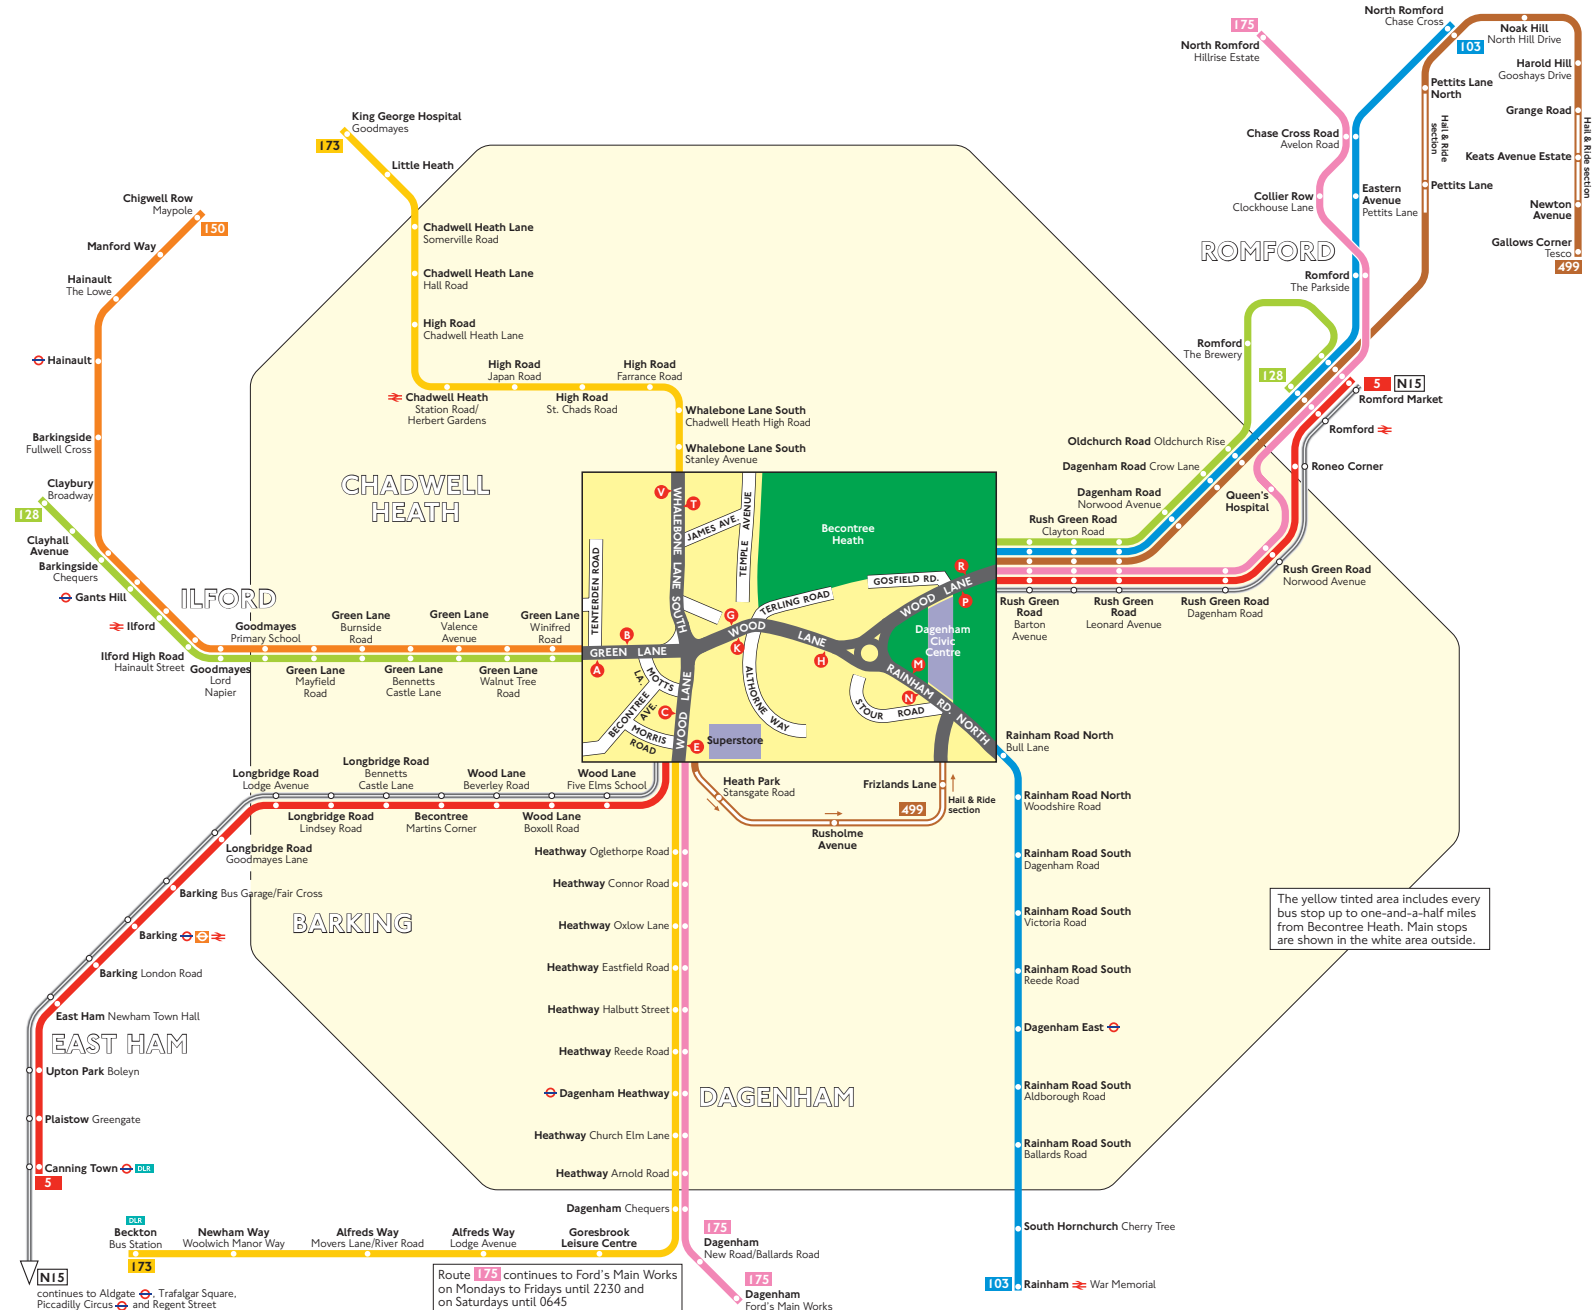

Buses from Becontree Heath

Key

-  Mondays to Fridays until 2230 and Saturdays until 0645
-  Connections with London Underground
-  Connections with London Overground
-  Connections with National Rail
-  Connections with Docklands Light Railway

 Red discs show the bus stop you need for your chosen bus service. The disc  appears on the top of the bus stop in the street (see map of town centre in centre of diagram).

Route finder

Day buses including 24 hour routes

Bus route	Towards	Bus stops
5	Canning Town	E H P
	Romford	C G R
103	North Romford	N R
	Rainham	M P
128 	Claybury Broadway	A K P
	Romford	B G R
150	Chigwell Row	A K
173	Beckton	E T
	Goodmayes	C V
175	Dagenham Ford's Main Works 	E H P
	Dagenham New Road/Ballards Road Daily	E H P
	North Romford	C G R
499	Gallows Corner	E N R T
	Heath Park	E T

Night buses

Bus route	Towards	Bus stops
N15	Regent Street	E H P
	Romford	C G R

Route 175 continues to Ford's Main Works on Mondays to Fridays until 2230 and on Saturdays until 0645