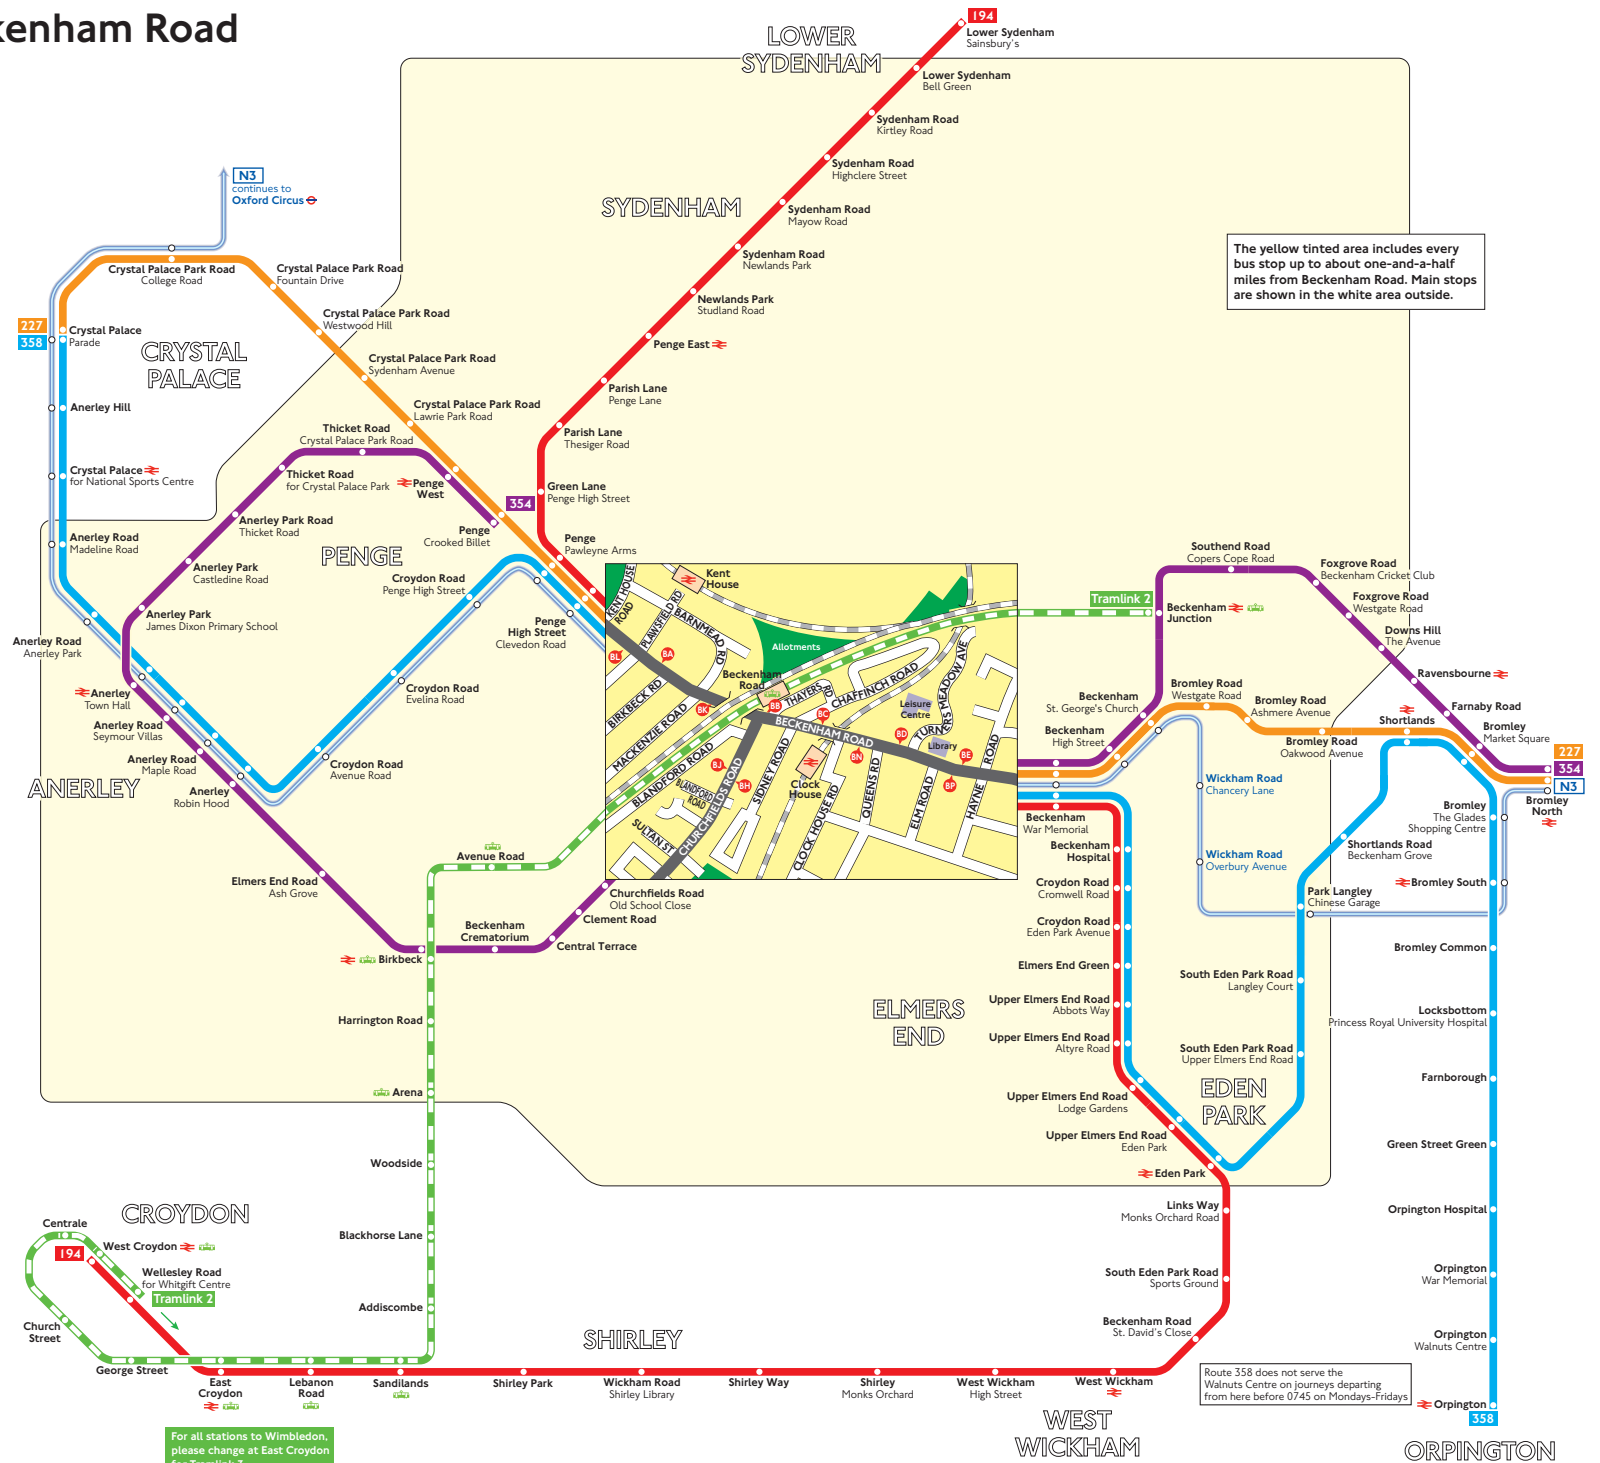

Buses and Trams from Beckenham Road

Route finder

Day buses

Bus route	Towards	Bus stops
194	Lower Sydenham	BK BL BN BP
	West Croydon	BA BB BC BD BE
227	Bromley	BA BB BC BD BE
	Crystal Palace	BK BL BN BP
354	Bromley ★	BC BD BE BJ
	Penge ★	BH BN BP
358	Crystal Palace	BK BL BN BP
	Orpington	BA BB BC BD BE

Night buses

Bus route	Towards	Bus stops
N3	Bromley	BA BB BC BD BE
	Oxford Circus	BK BL BN BP

Trams

Tram	Towards	Tram Stop
2	Beckenham Junction	Tram Stop
	West Croydon	Tram Stop