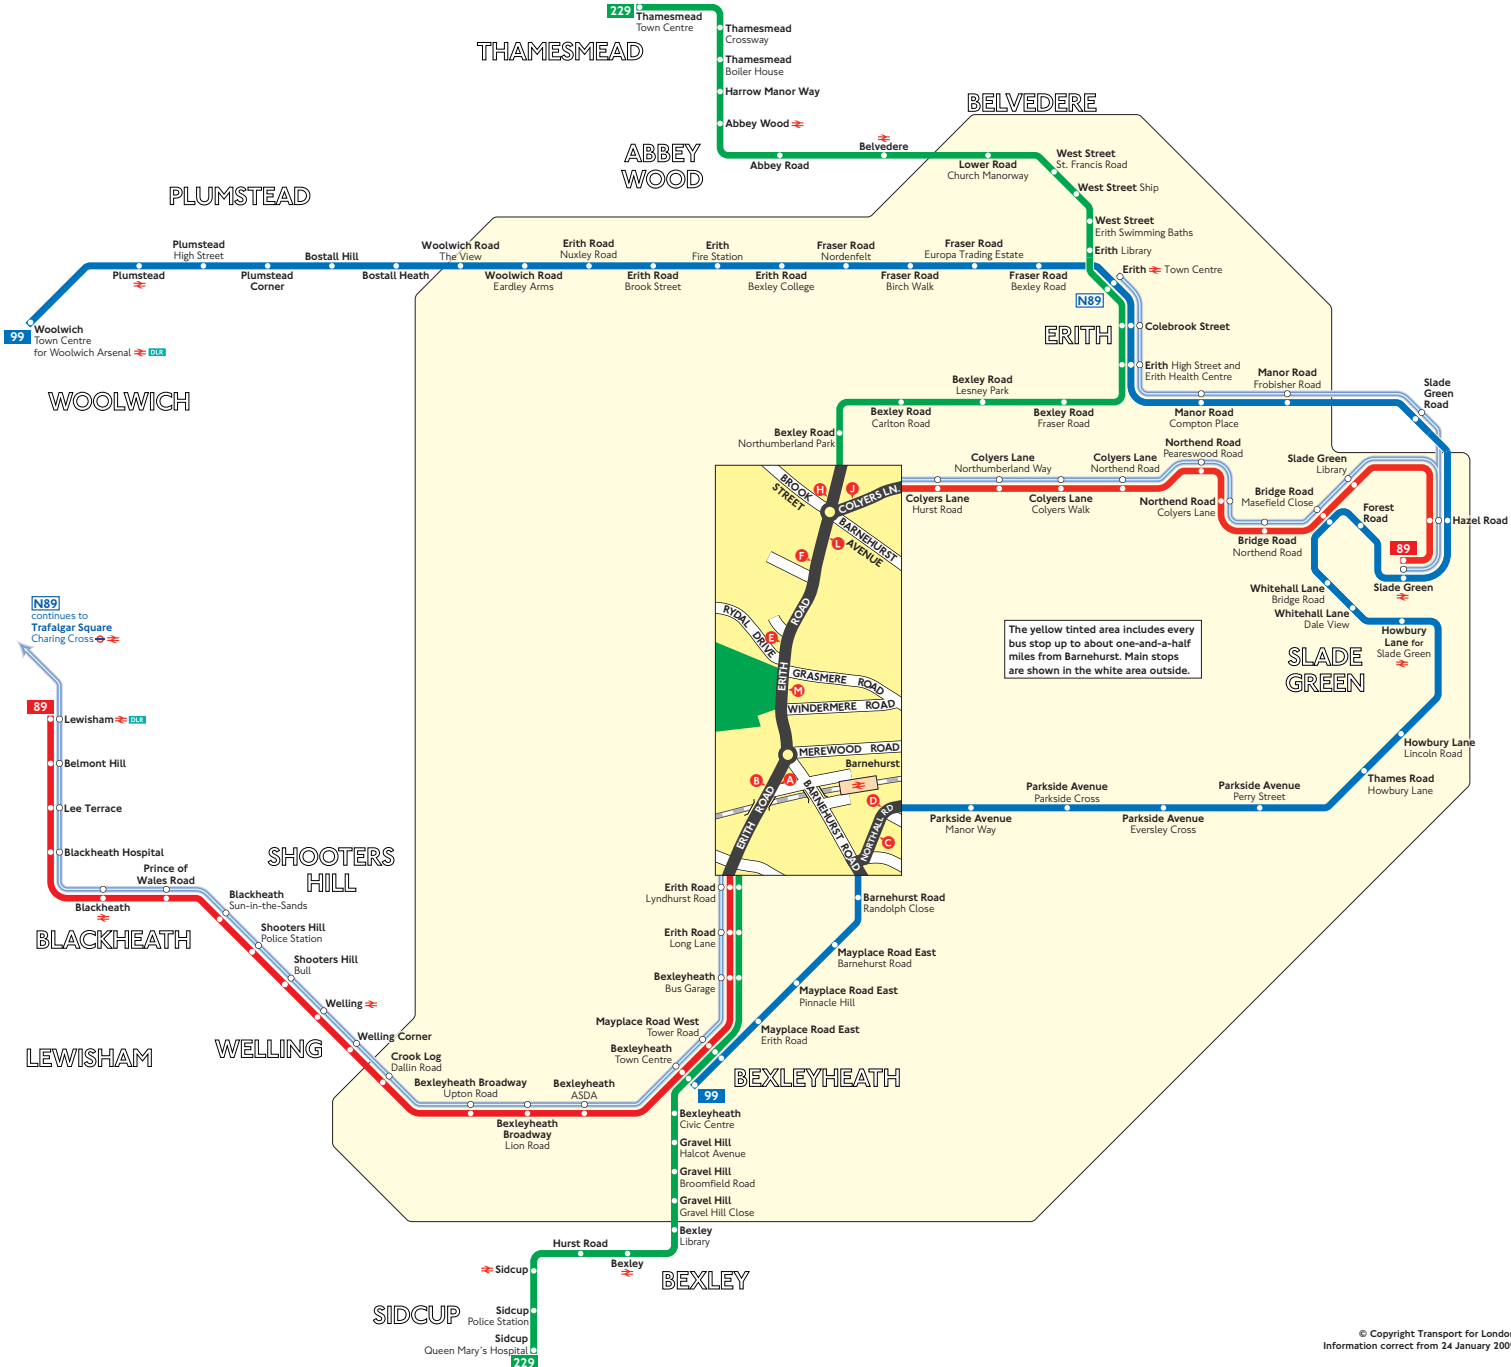

Buses from Barnehurst

Key

- 89 Day buses in black
- N89 Night buses in blue
- Connections with Underground
- Connections with National Rail
- Connections with Docklands Light Railway
- Connections with river boats

Red discs show the bus stop you need for your chosen bus service. The disc appears on the top of the bus stop in the street (see map of town centre in centre of diagram).

Route finder

Day buses

Bus route	Towards	Bus stops
89	Lewisham	A L M
	Slade Green	B E F J
99	Bexleyheath	C
	Woolwich	D
229	Sidcup	A L M
	Thamesmead	B E F H

Night buses

Bus route	Towards	Bus stops
N89	Erith	B E F J
	Trafalgar Square	A L M