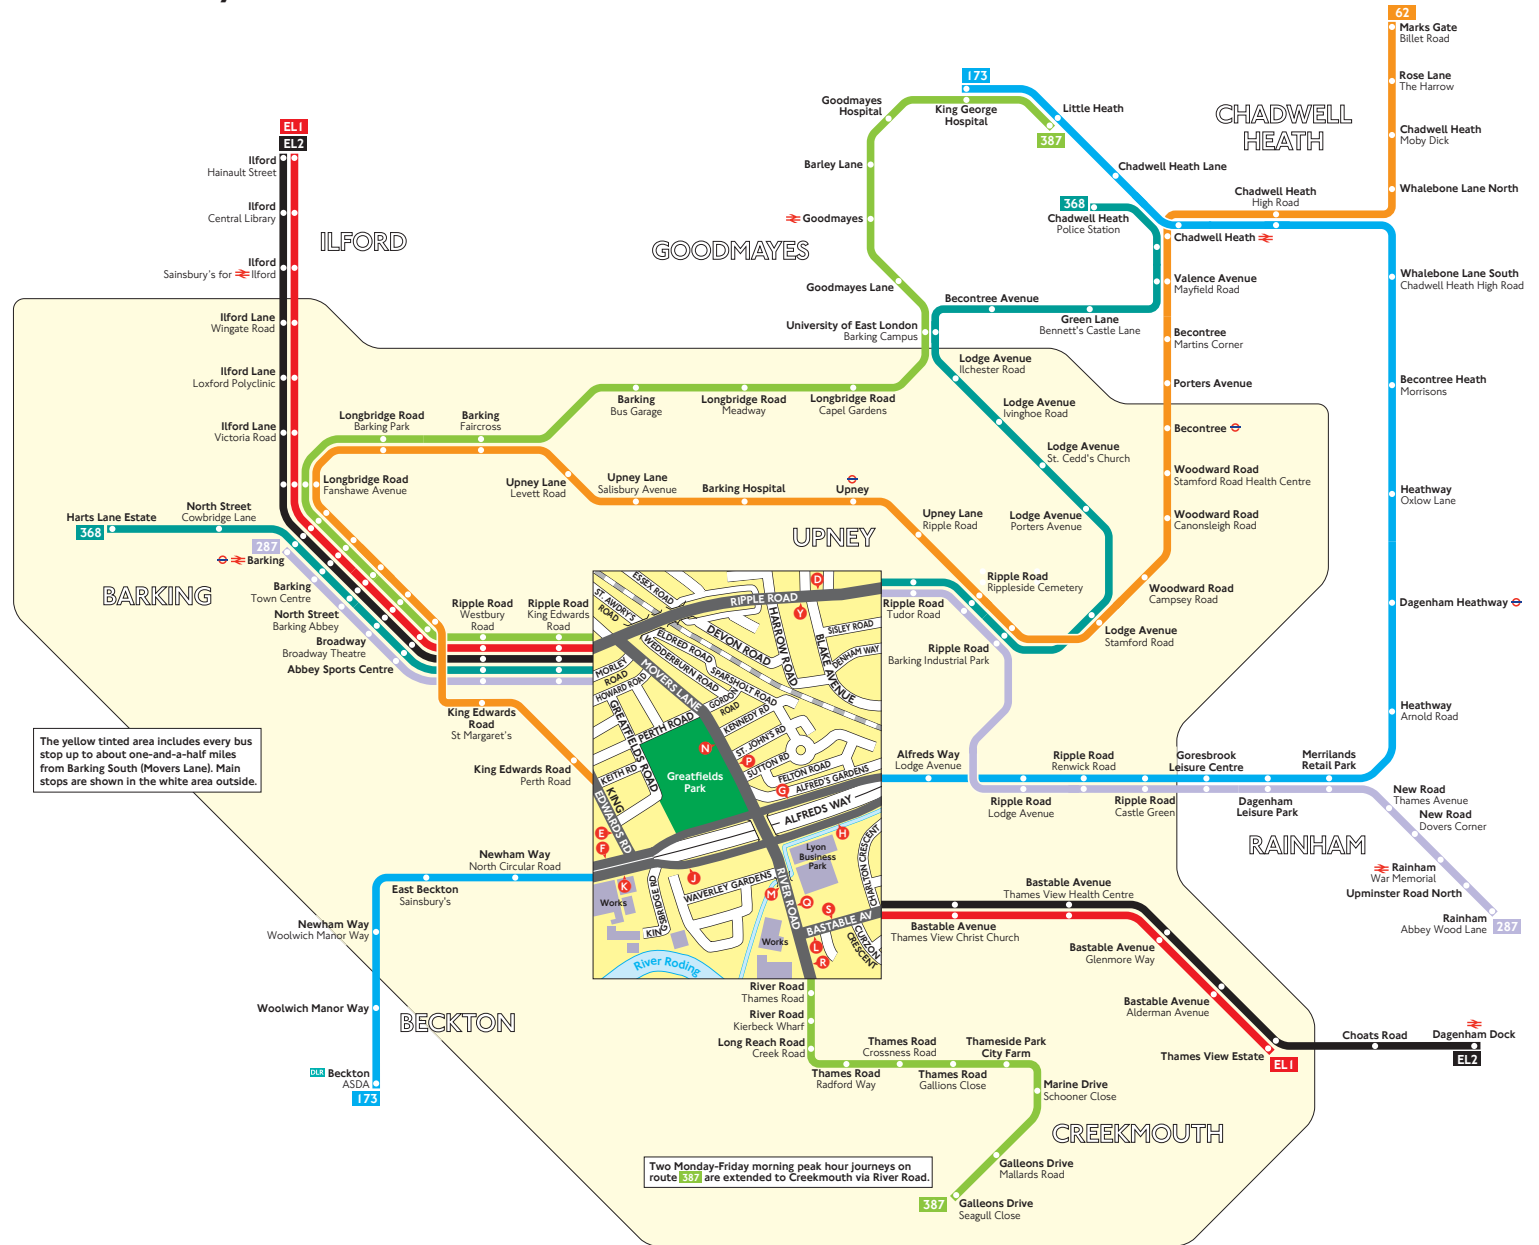

Buses from Barking South (Movers Lane)

Route finder

Day buses including 24-hour routes

Bus route	Towards	Bus stops
62	Marks Gate	E F
173	Beckton	H J K
	King George Hospital	F G
287	Barking	Y
	Rainham	D
368	Chadwell Heath	D
	Harts Lane Estate	Y
387	Barking Reach	P Q R
	Creekmouth ▼	
EL1	Ilford	L M N
	Thames View Estate	P Q S
EL2	Dagenham Dock	P Q S
	Ilford	L M N

▼ Certain Monday to Friday morning peak journeys only