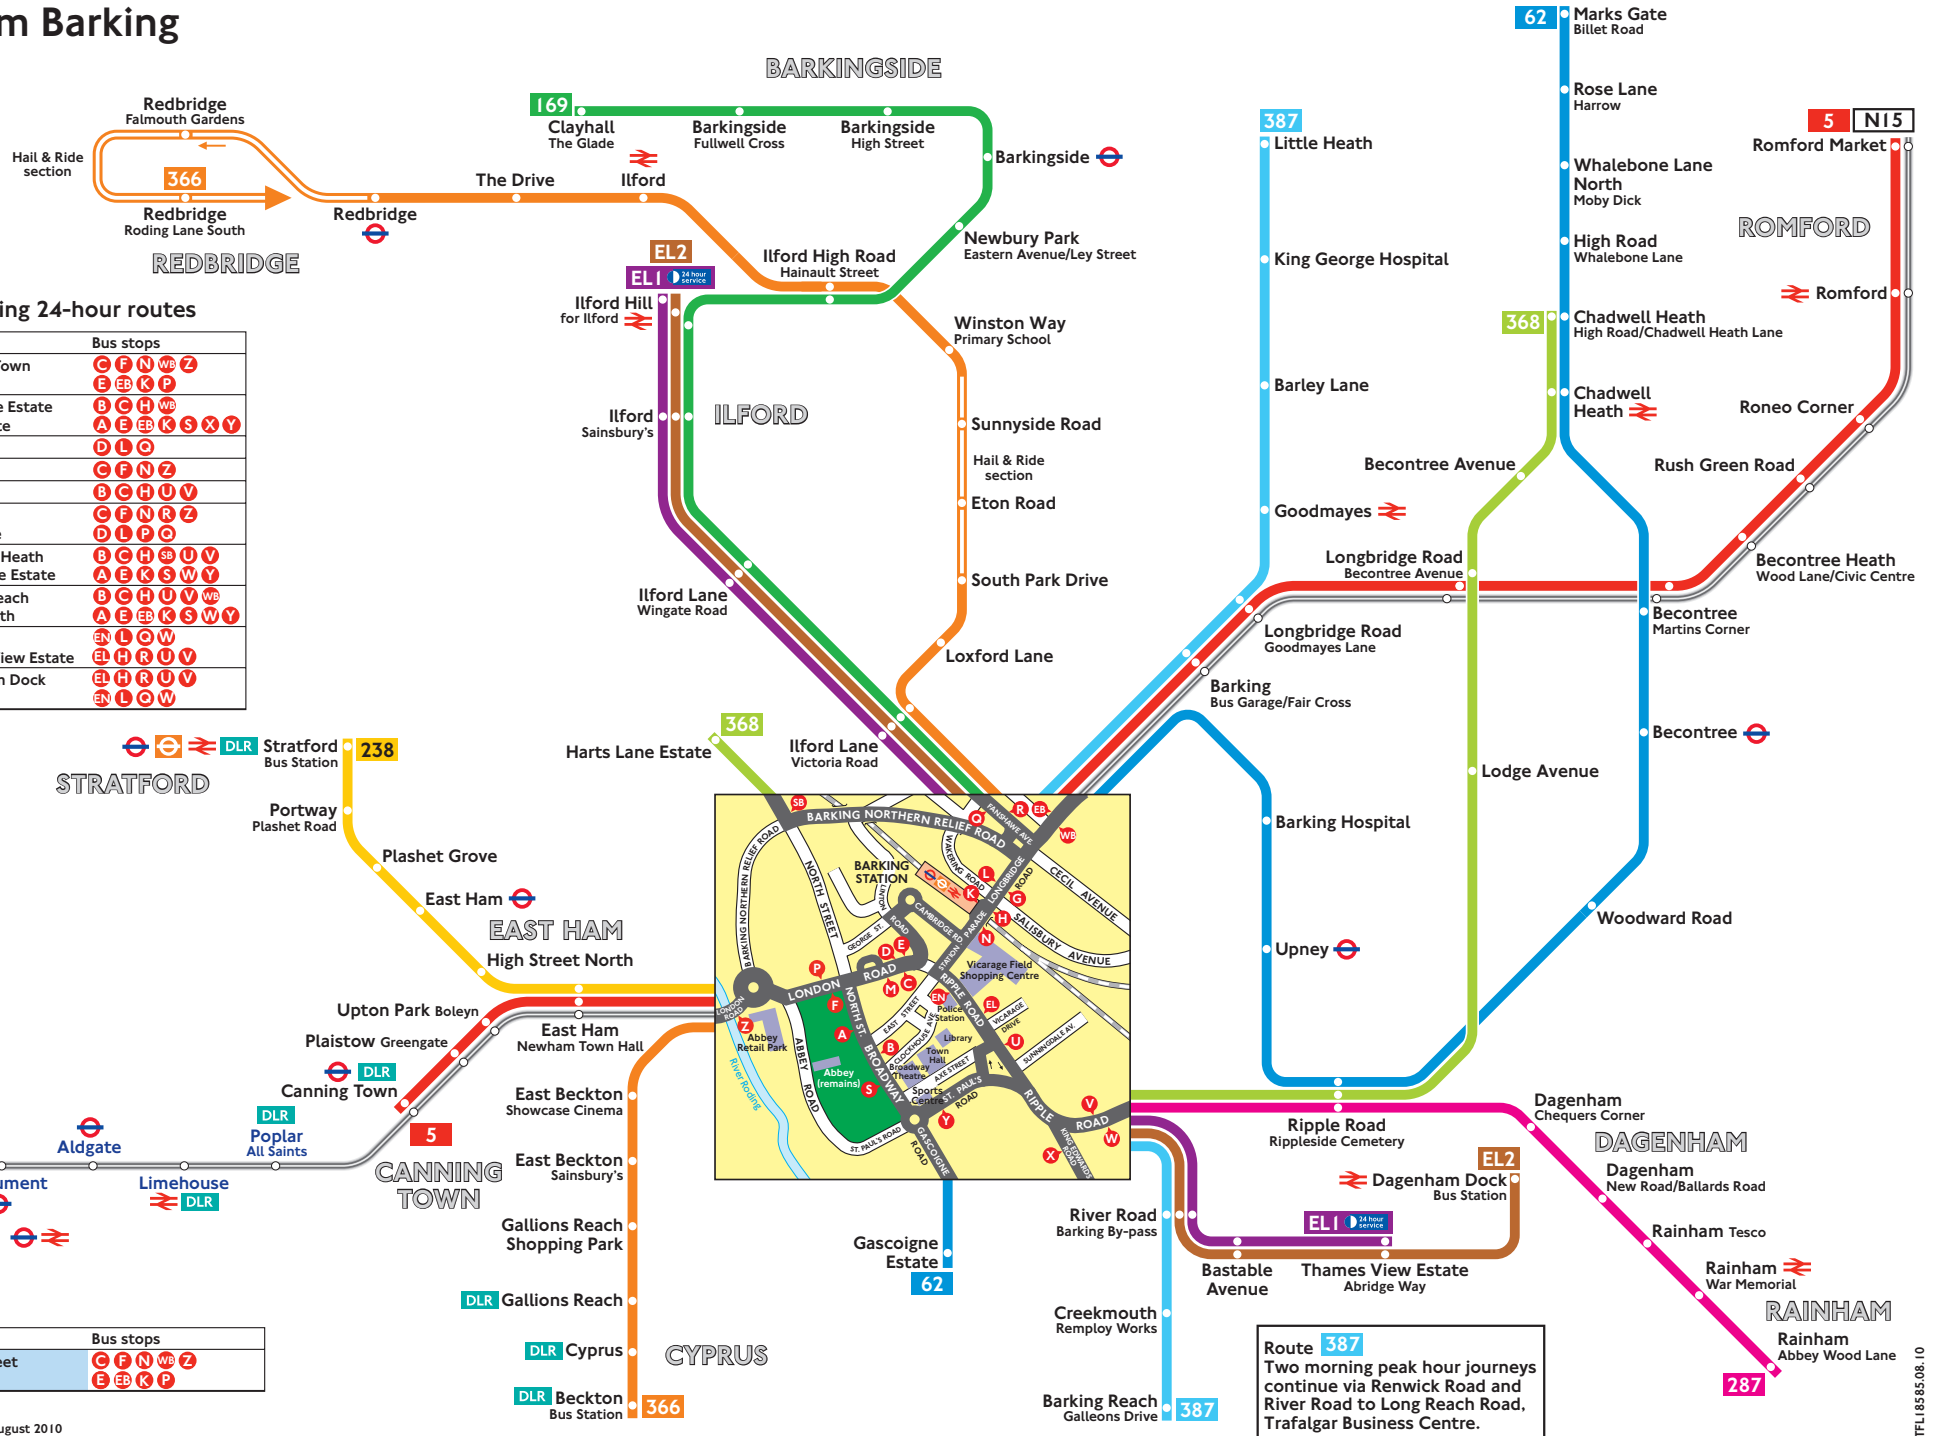

Buses from Barking

Route finder

Day buses including 24-hour routes

Route	towards	Bus stops
5	Canning Town Romford	C F N Wb Z E EB K P
62	Gascoigne Estate Marks Gate	B C H Wb A E EB K S X Y
169	Clayhall	D L O
238	Stratford	C F N Z
287	Rainham	B C H U V
366	Beckton Redbridge	C F N R Z D L P Q
368	Chadwell Heath Harts Lane Estate	B C H SB U V A E K S W Y
387	Barking Reach Little Heath	B C H U V Wb A E EB K S W Y
EL1	Ilford Thames View Estate	EN L O W EL H R U V
EL2	Dagenham Dock Ilford	EN L O W EN L O W

Night buses

Route	towards	Bus stops
N15	Regent Street Romford	C F N Wb Z E EB K P

© Transport for London
Information correct from 28 August 2010

Route **387**
Two morning peak hour journeys continue via Renwick Road and River Road to Long Reach Road, Trafalgar Business Centre.