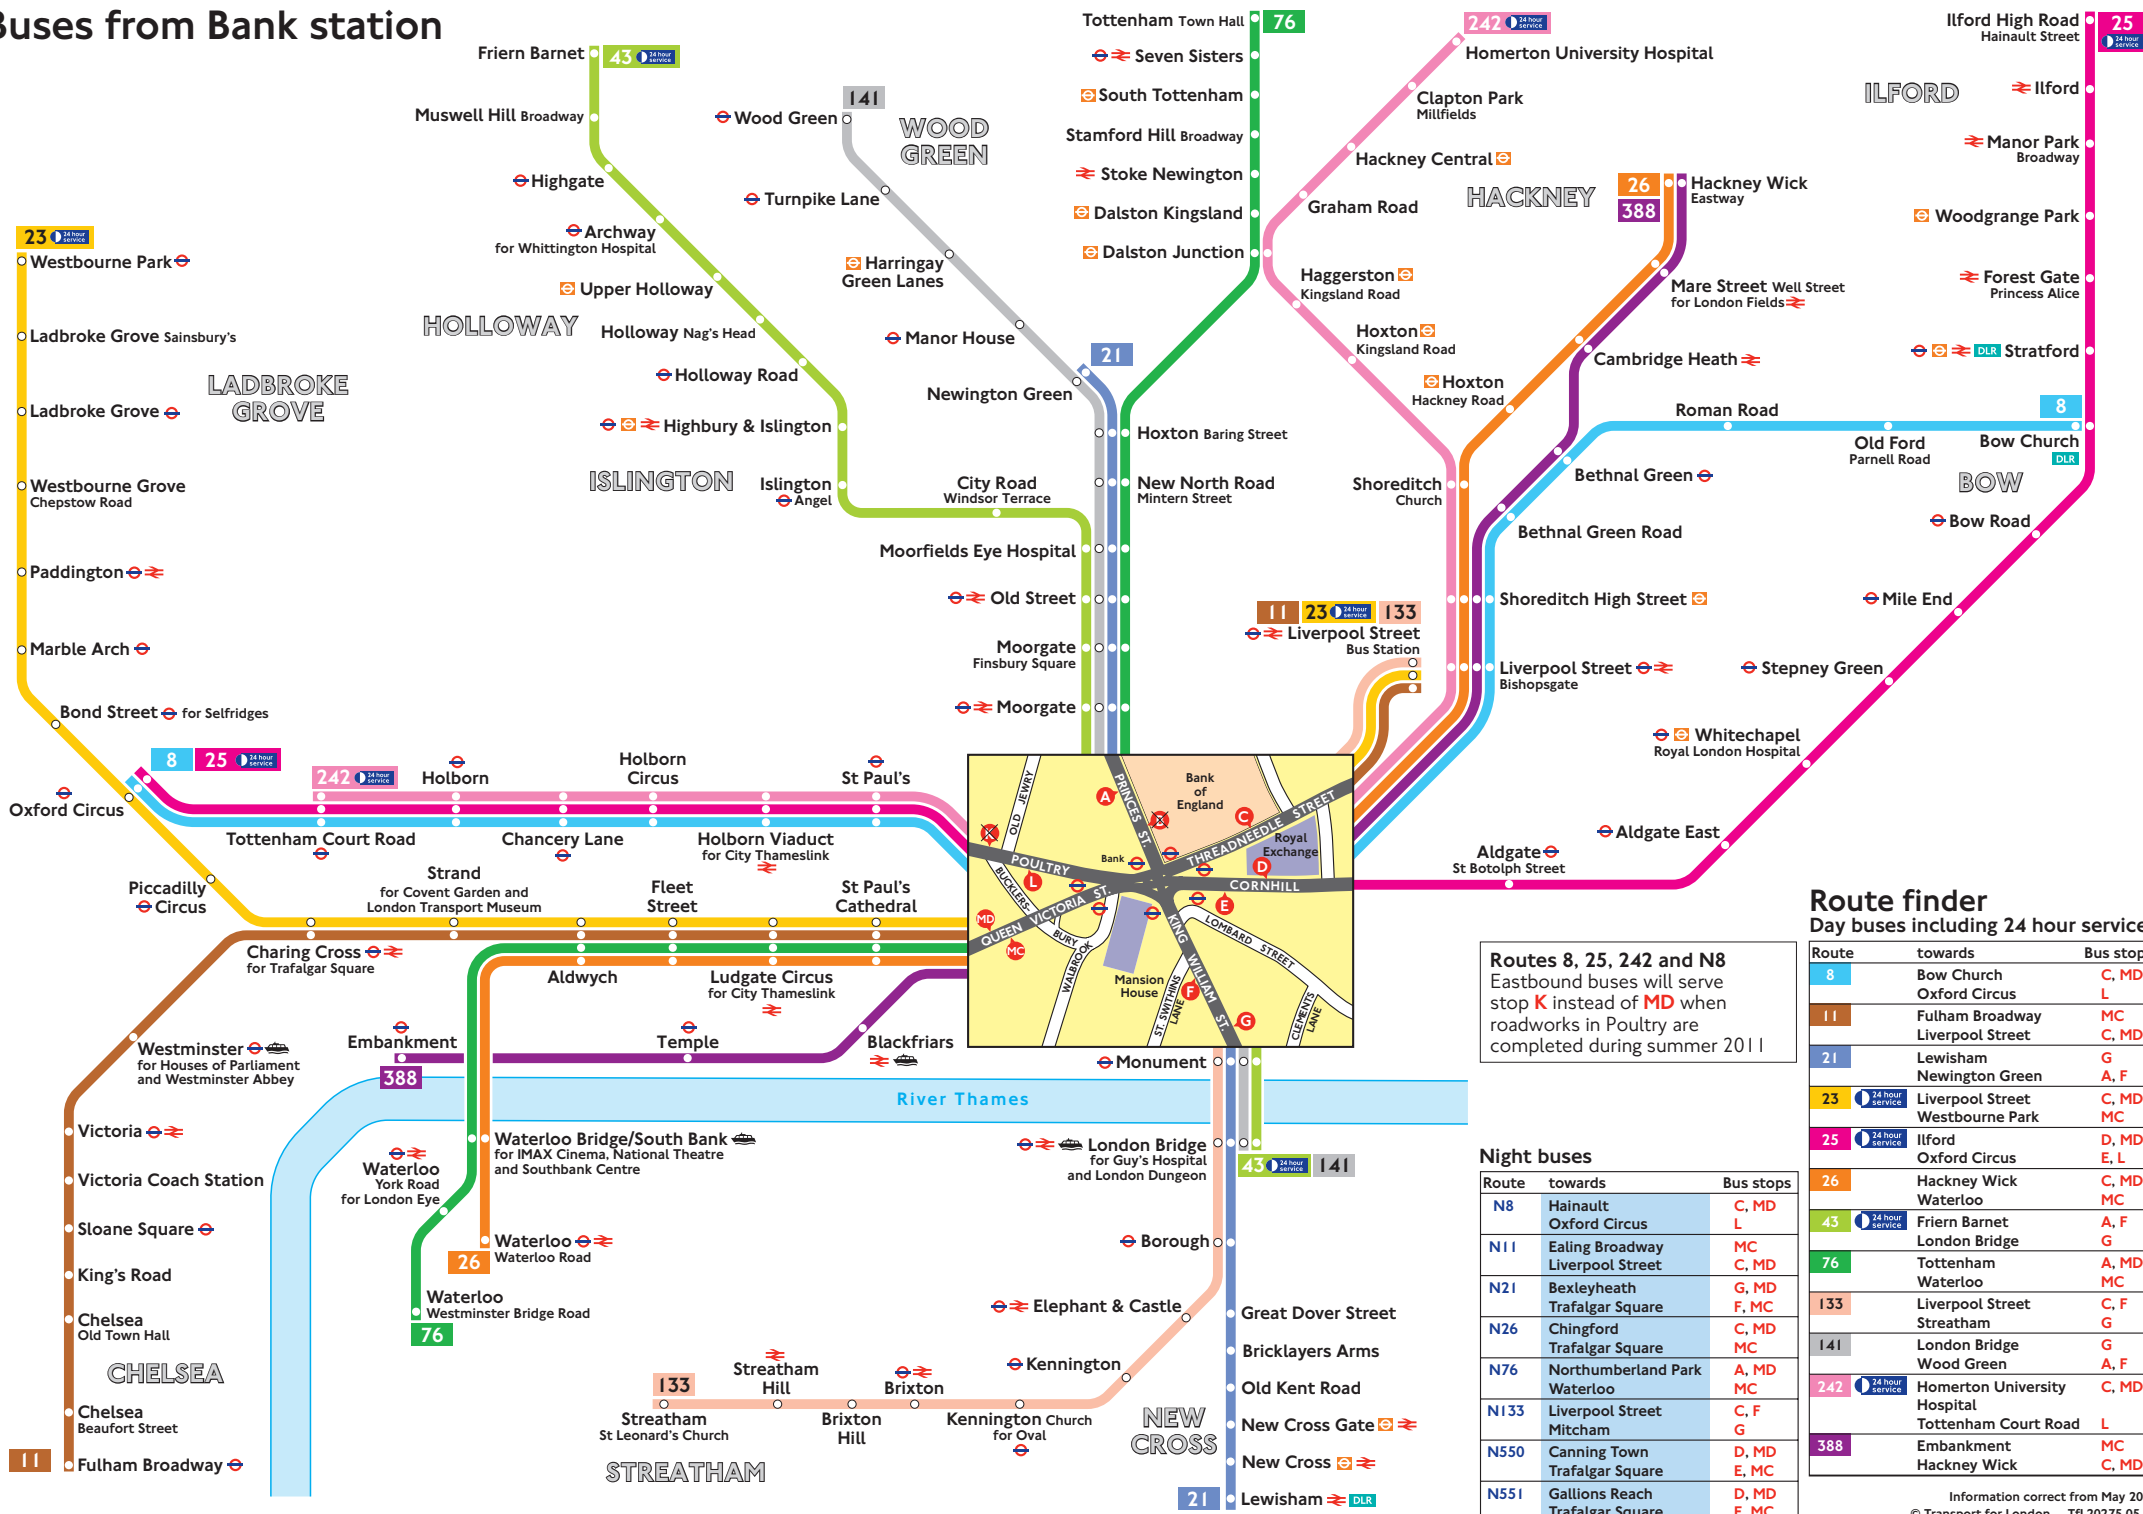

# Buses from Bank station

Routes 8, 25, 242 and N8 Eastbound buses will serve stop K instead of MD when roadworks in Poultry are completed during summer 2011

### Night buses

Route	towards	Bus stops
N8	Hainault Oxford Circus	C, MD L
N11	Ealing Broadway Liverpool Street	MC C, MD
N21	Bexleyheath Trafalgar Square	G, MD F, MC
N26	Chingford Trafalgar Square	C, MD MC
N76	Northumberland Park Waterloo	A, MD MC
N133	Liverpool Street Mitcham	C, F G
N550	Canning Town Trafalgar Square	D, MD E, MC
N551	Gallions Reach Trafalgar Square	D, MD E, MC

### Route finder

Day buses including 24 hour services

Route	towards	Bus stops
8	Bow Church Oxford Circus	C, MD L
11	Fulham Broadway Liverpool Street	MC C, MD
21	Lewisham Newington Green	G A, F
23	Liverpool Street Westbourne Park	C, MD MC
25	Ilford Oxford Circus	D, MD E, L
26	Hackney Wick Waterloo	C, MD MC
43	Friern Barnet London Bridge	A, F G
76	Tottenham Waterloo	A, MD MC
133	Chingford Trafalgar Square	C, F G
141	London Bridge Wood Green	G A, F
242	Homerton University Hospital Tottenham Court Road	C, MD L
388	Embankment Hackney Wick	MC C, MD