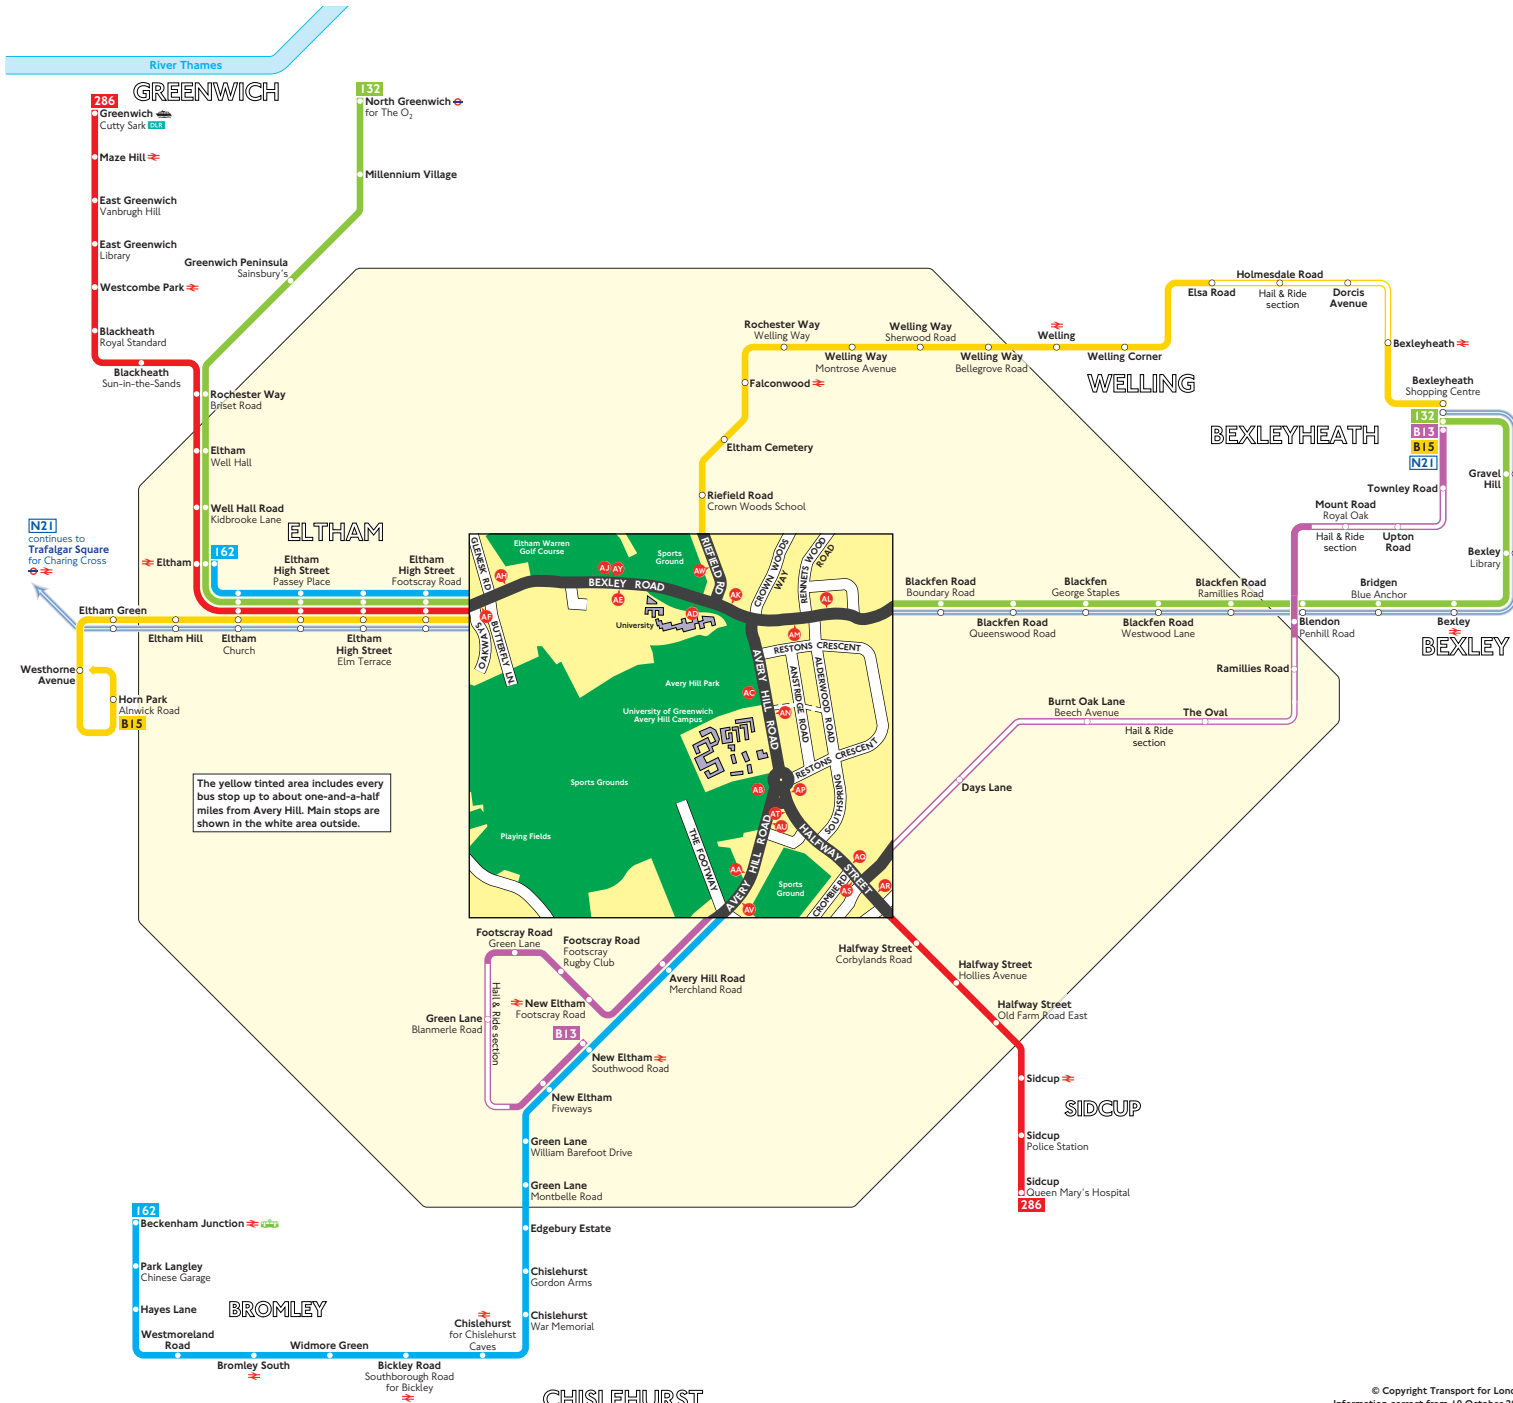

Buses from Avery Hill

Key

- 132 Day buses in black
- N21 Night buses in blue
- Connections with Underground
- Connections with National Rail
- DLR Connections with Docklands Light Railway
- Connections with river boats

Red discs show the bus stop you need for your chosen bus service. The disc appears on the top of the bus stop in the street (see map of town centre in centre of diagram).

Route finder

Day buses

Bus route	Towards	Bus stops
132	Bexleyheath	
	North Greenwich	
162	Beckenham Junction	
	Eltham	
286	Greenwich	
	Sidcup	
B13	Bexleyheath	
	New Eltham	
B15	Bexleyheath	
	Horn Park	

Night buses

Bus route	Towards	Bus stops
N21	Bexleyheath	
	Trafalgar Square