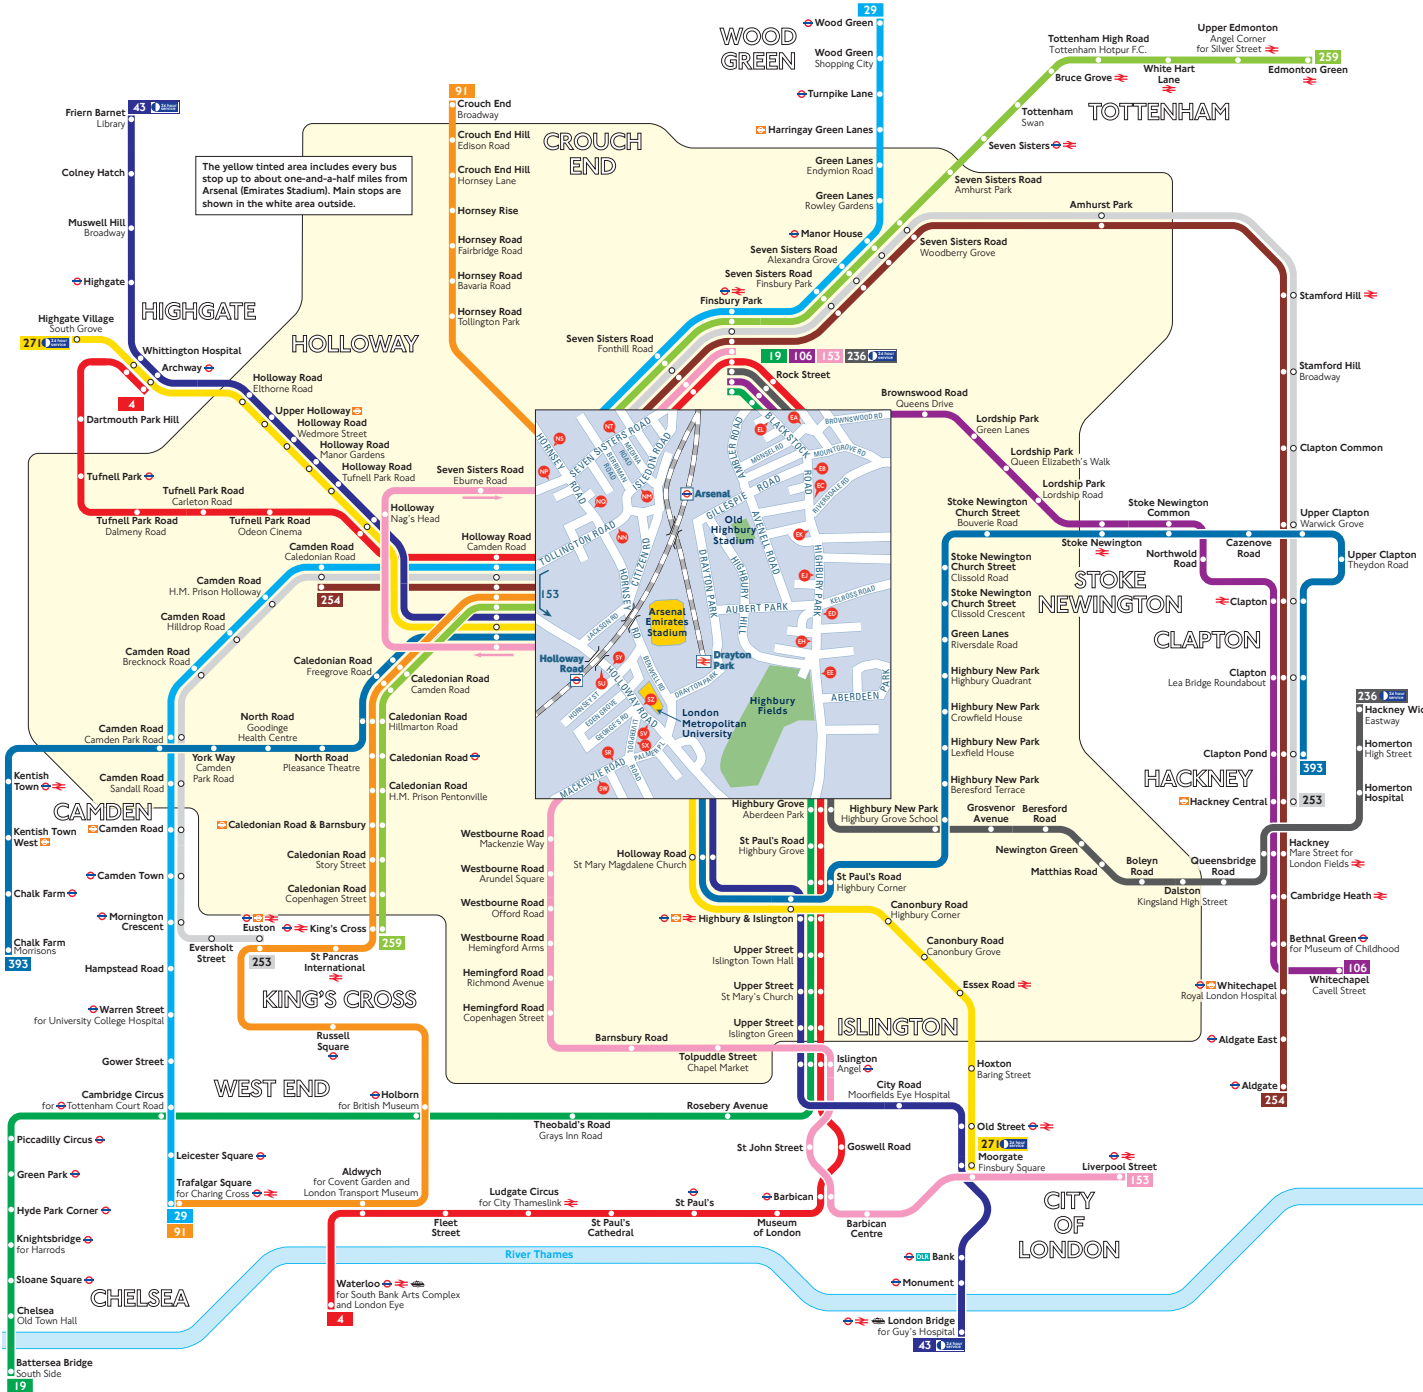

Buses from Arsenal (Emirates Stadium)

Route finder

Day buses including 24-hour services

Bus route	Towards	Bus stops
4	Archway	BH EJ EK EL NP NN
	Waterloo	EB EC ED EE EP NT
19	Battersea Bridge	EB EC ED EE
	Finsbury Park	BH EJ EK EL
29	Trafalgar Square	NN NN
	Wood Green	NP NT
43	Friern Barnet	SU SV
	London Bridge	SY SZ
91	Crouch End	NP
	Trafalgar Square	NC NS
106	Finsbury Park	EL
	Whitechapel	EA
153	Finsbury Park	NP NT SB SU SV
	Liverpool Street	NM NN SW SX SY
236	Finsbury Park	BH EJ EK EL
	Hackney Wick	EB EC ED EE
253	Euston	NN NN
	Hackney Central	NP NT
254	Aldgate	NP NT
	Holloway	NM NN
259	Edmonton Green	NP NT
	King's Cross	NN NN
271	Highgate	SU SV
	Moorgate	SY SZ
393	Chalk Farm	SU SV
	Clapton Pond	SY SZ

Night buses

For night bus information, please see separate poster