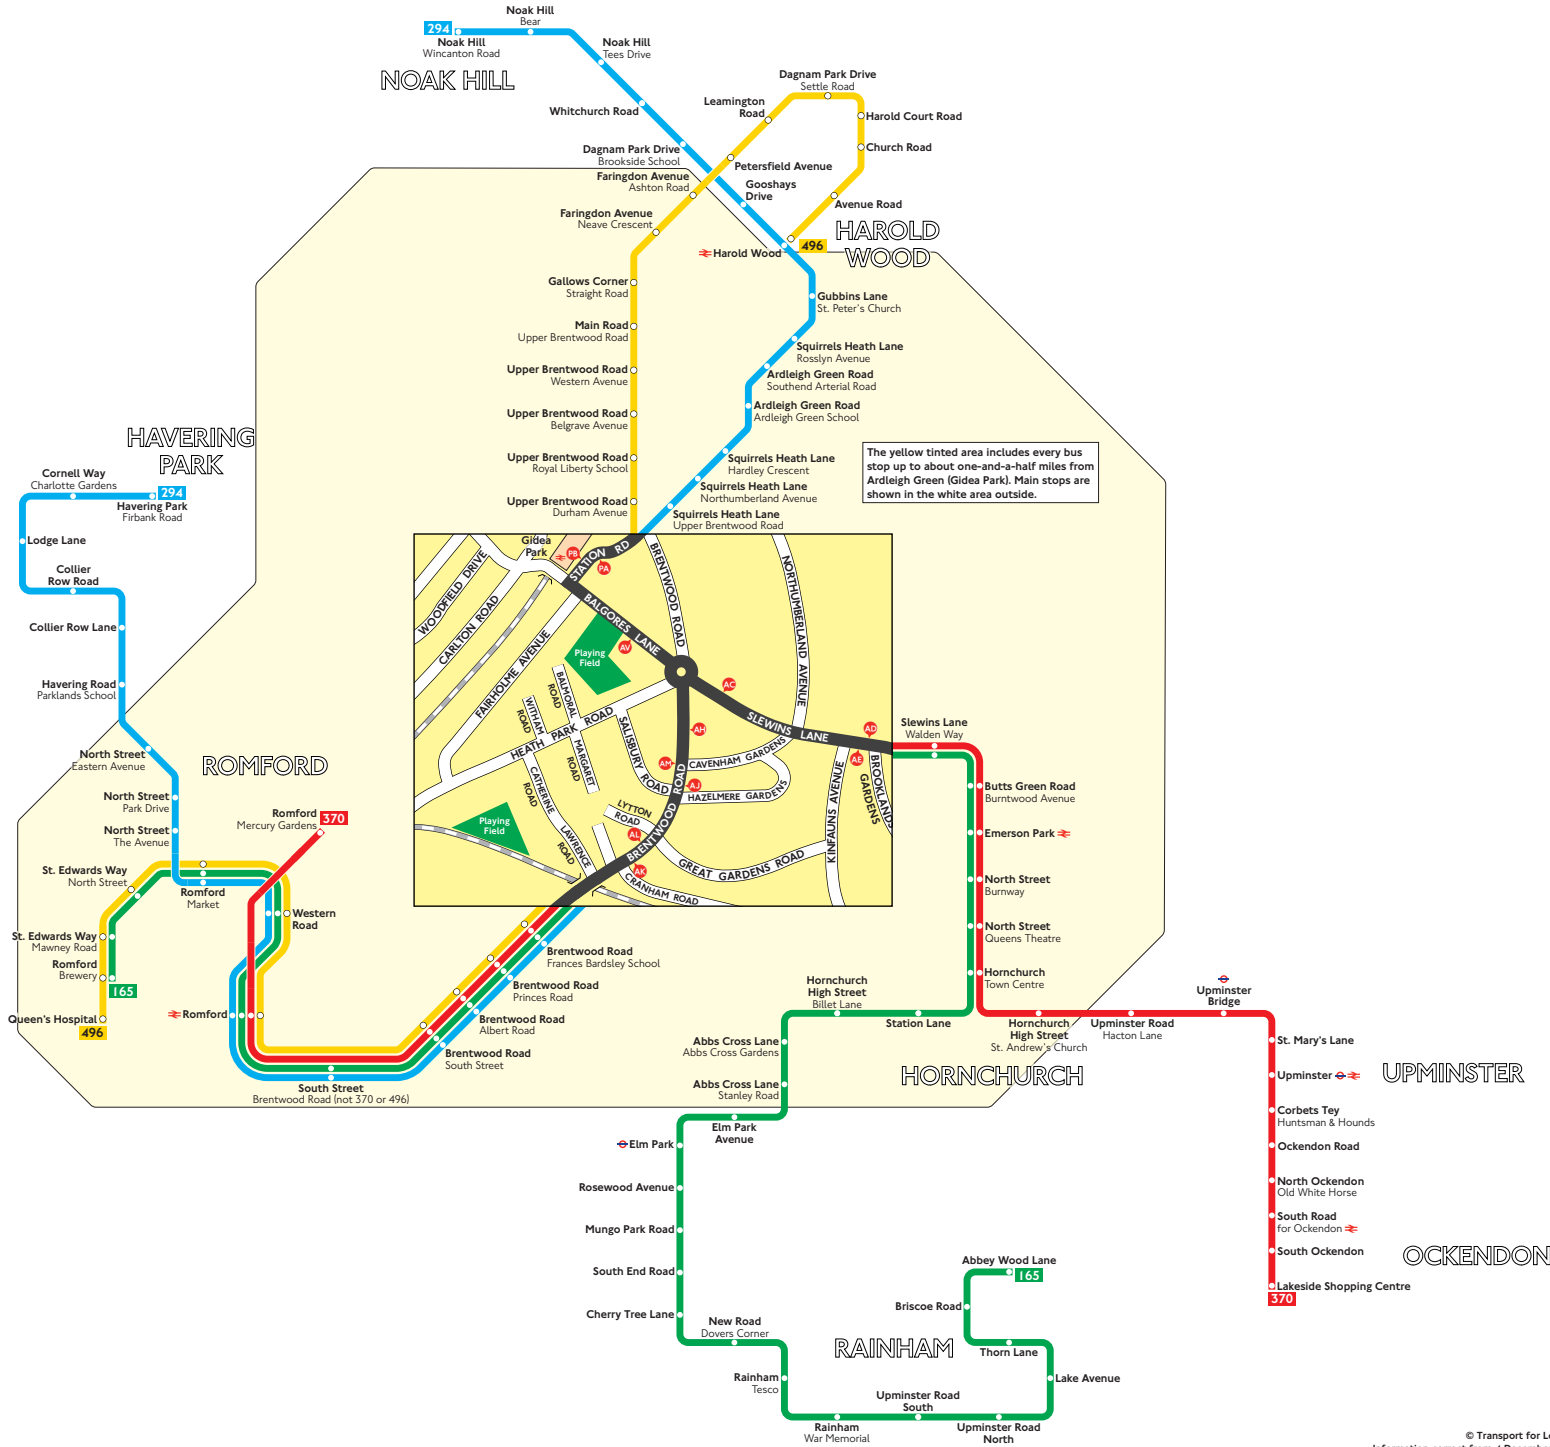

Buses from Ardleigh Green (Gidea Park)

Key

- Connections with London Underground
- Connections with National Rail

Red discs show the bus stop you need for your chosen bus service. The disc **A** appears on the top of the bus stop in the street (see map of town centre in centre of diagram).

Route finder

Day buses

Bus route	Towards	Bus stops
165	Rainham	AC AD AL AM
	Romford	AB AH AU AK
294	Havering Park	AD AU AK PA
	Noak Hill	AD AM AV PB
370	Lakeside Shopping Centre	AC AD AL AM
	Romford	AB AH AU AK
496	Harold Wood	AD AM AV PB
	Romford	AB AU AK PA