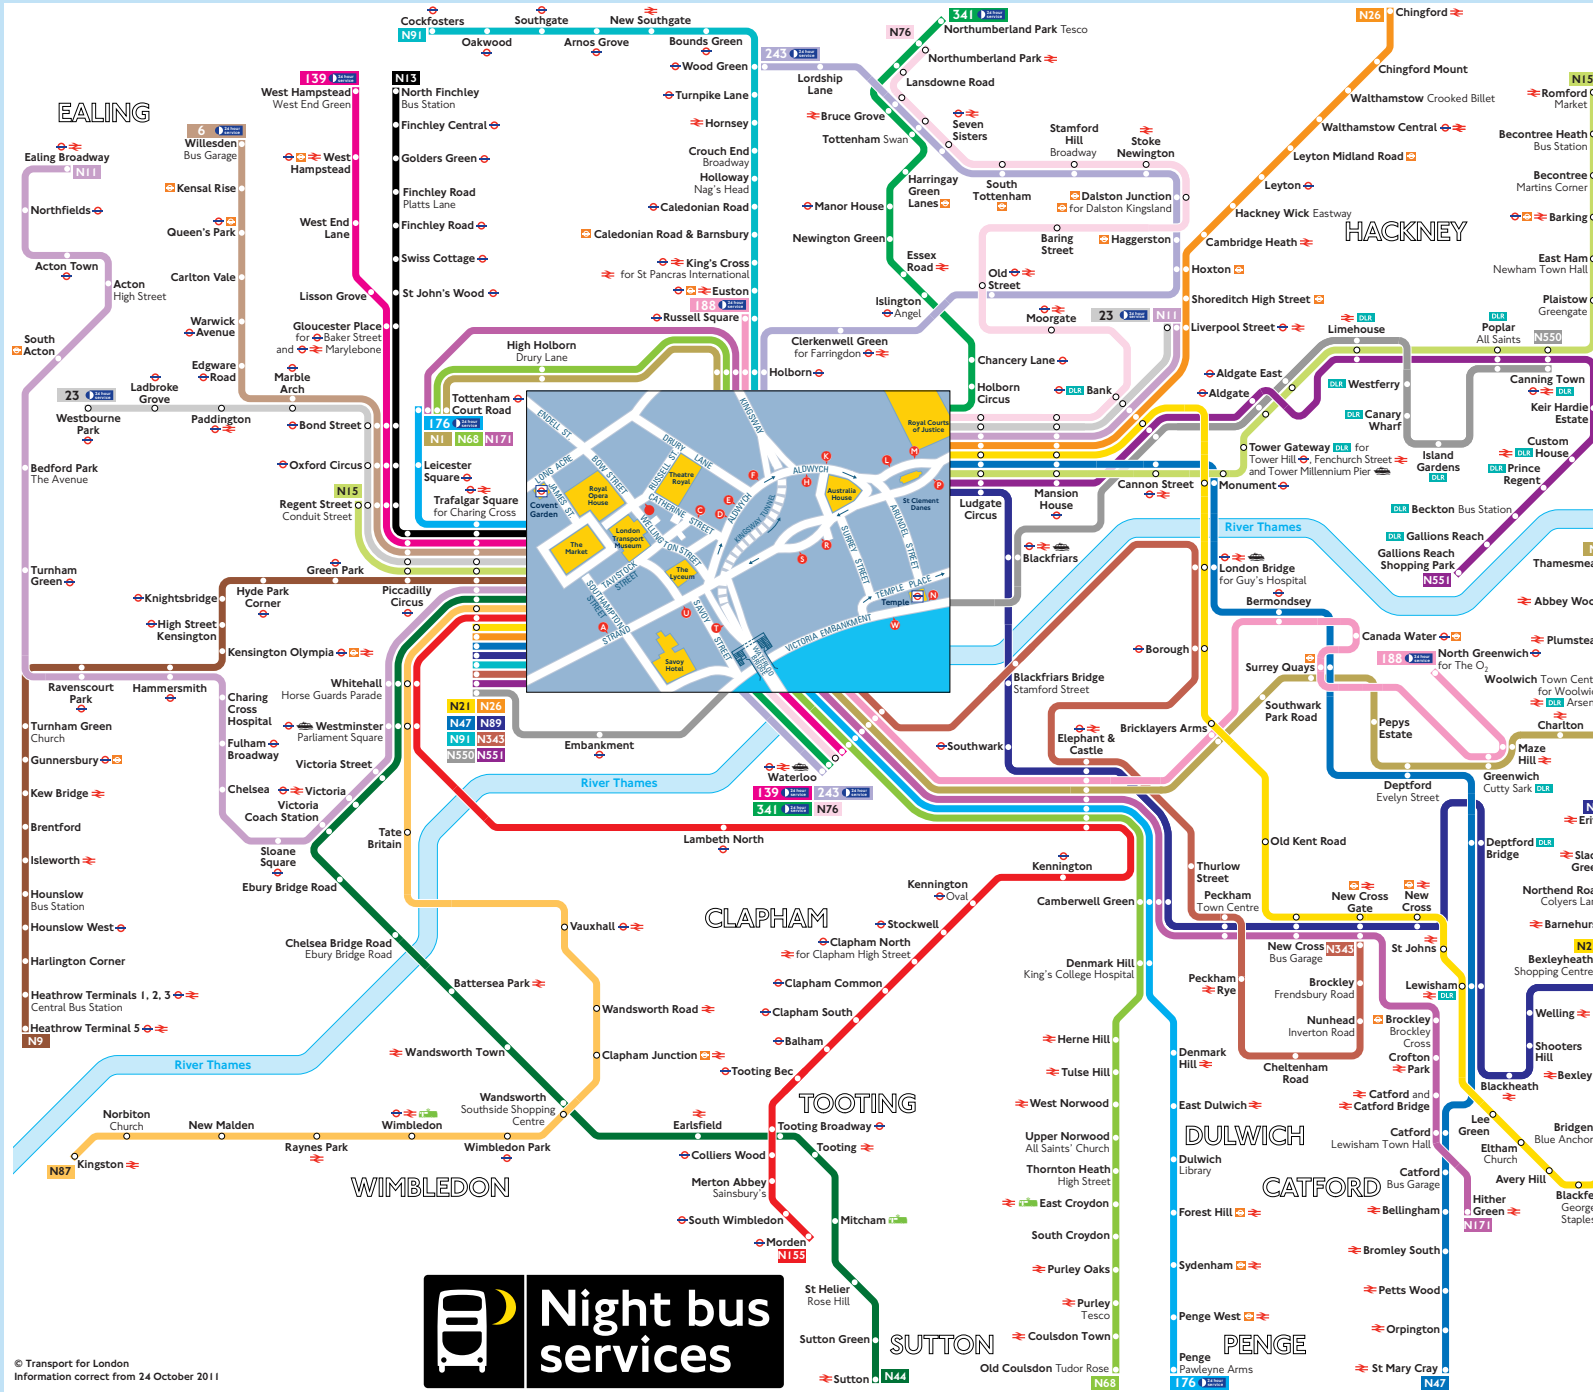

Night buses from Aldwych

Key

- Connections with London Underground
- Connections with London Overground
- Connections with National Rail
- Connections with Docklands Light Railway
- Connections with Tramlink
- Connections with river boats

Red discs show the bus stop you need for your chosen bus service. The disc appears on the top of the bus stop in the street (see map of town centre in centre of diagram).

Route finder Night buses including 24-hour services

Bus route	Towards	Bus stops
6	Willesden	R U
23	Liverpool Street	A D M
139	Westbourne Park	P R U
176	Waterloo	A K S
188	West Hampstead	T U
243	Penge	A K S
341	Tottenham Court Road	T U
N1	North Greenwich	K S
N9	Russell Square	F T
N11	Waterloo	K S
N13	Wood Green	E T
N15	Northumberland Park	E T T
N21	Waterloo	P S
N47	Thamesmead	K S
N44	Tottenham Court Road	F T
N47	Tottenham Court Road	F T
N68	Heathrow Terminal 5	R U
N76	Ealing Broadway	P R U
N87	Liverpool Street	A D M
N89	North Finchley	R U
N91	Regent Street	P R U
N155	Romford	A D L
N171	Bexleyheath	A D L
N343	Trafalgar Square	A D L
N550	Trafalgar Square	P R U
N551	Trafalgar Square	P R U