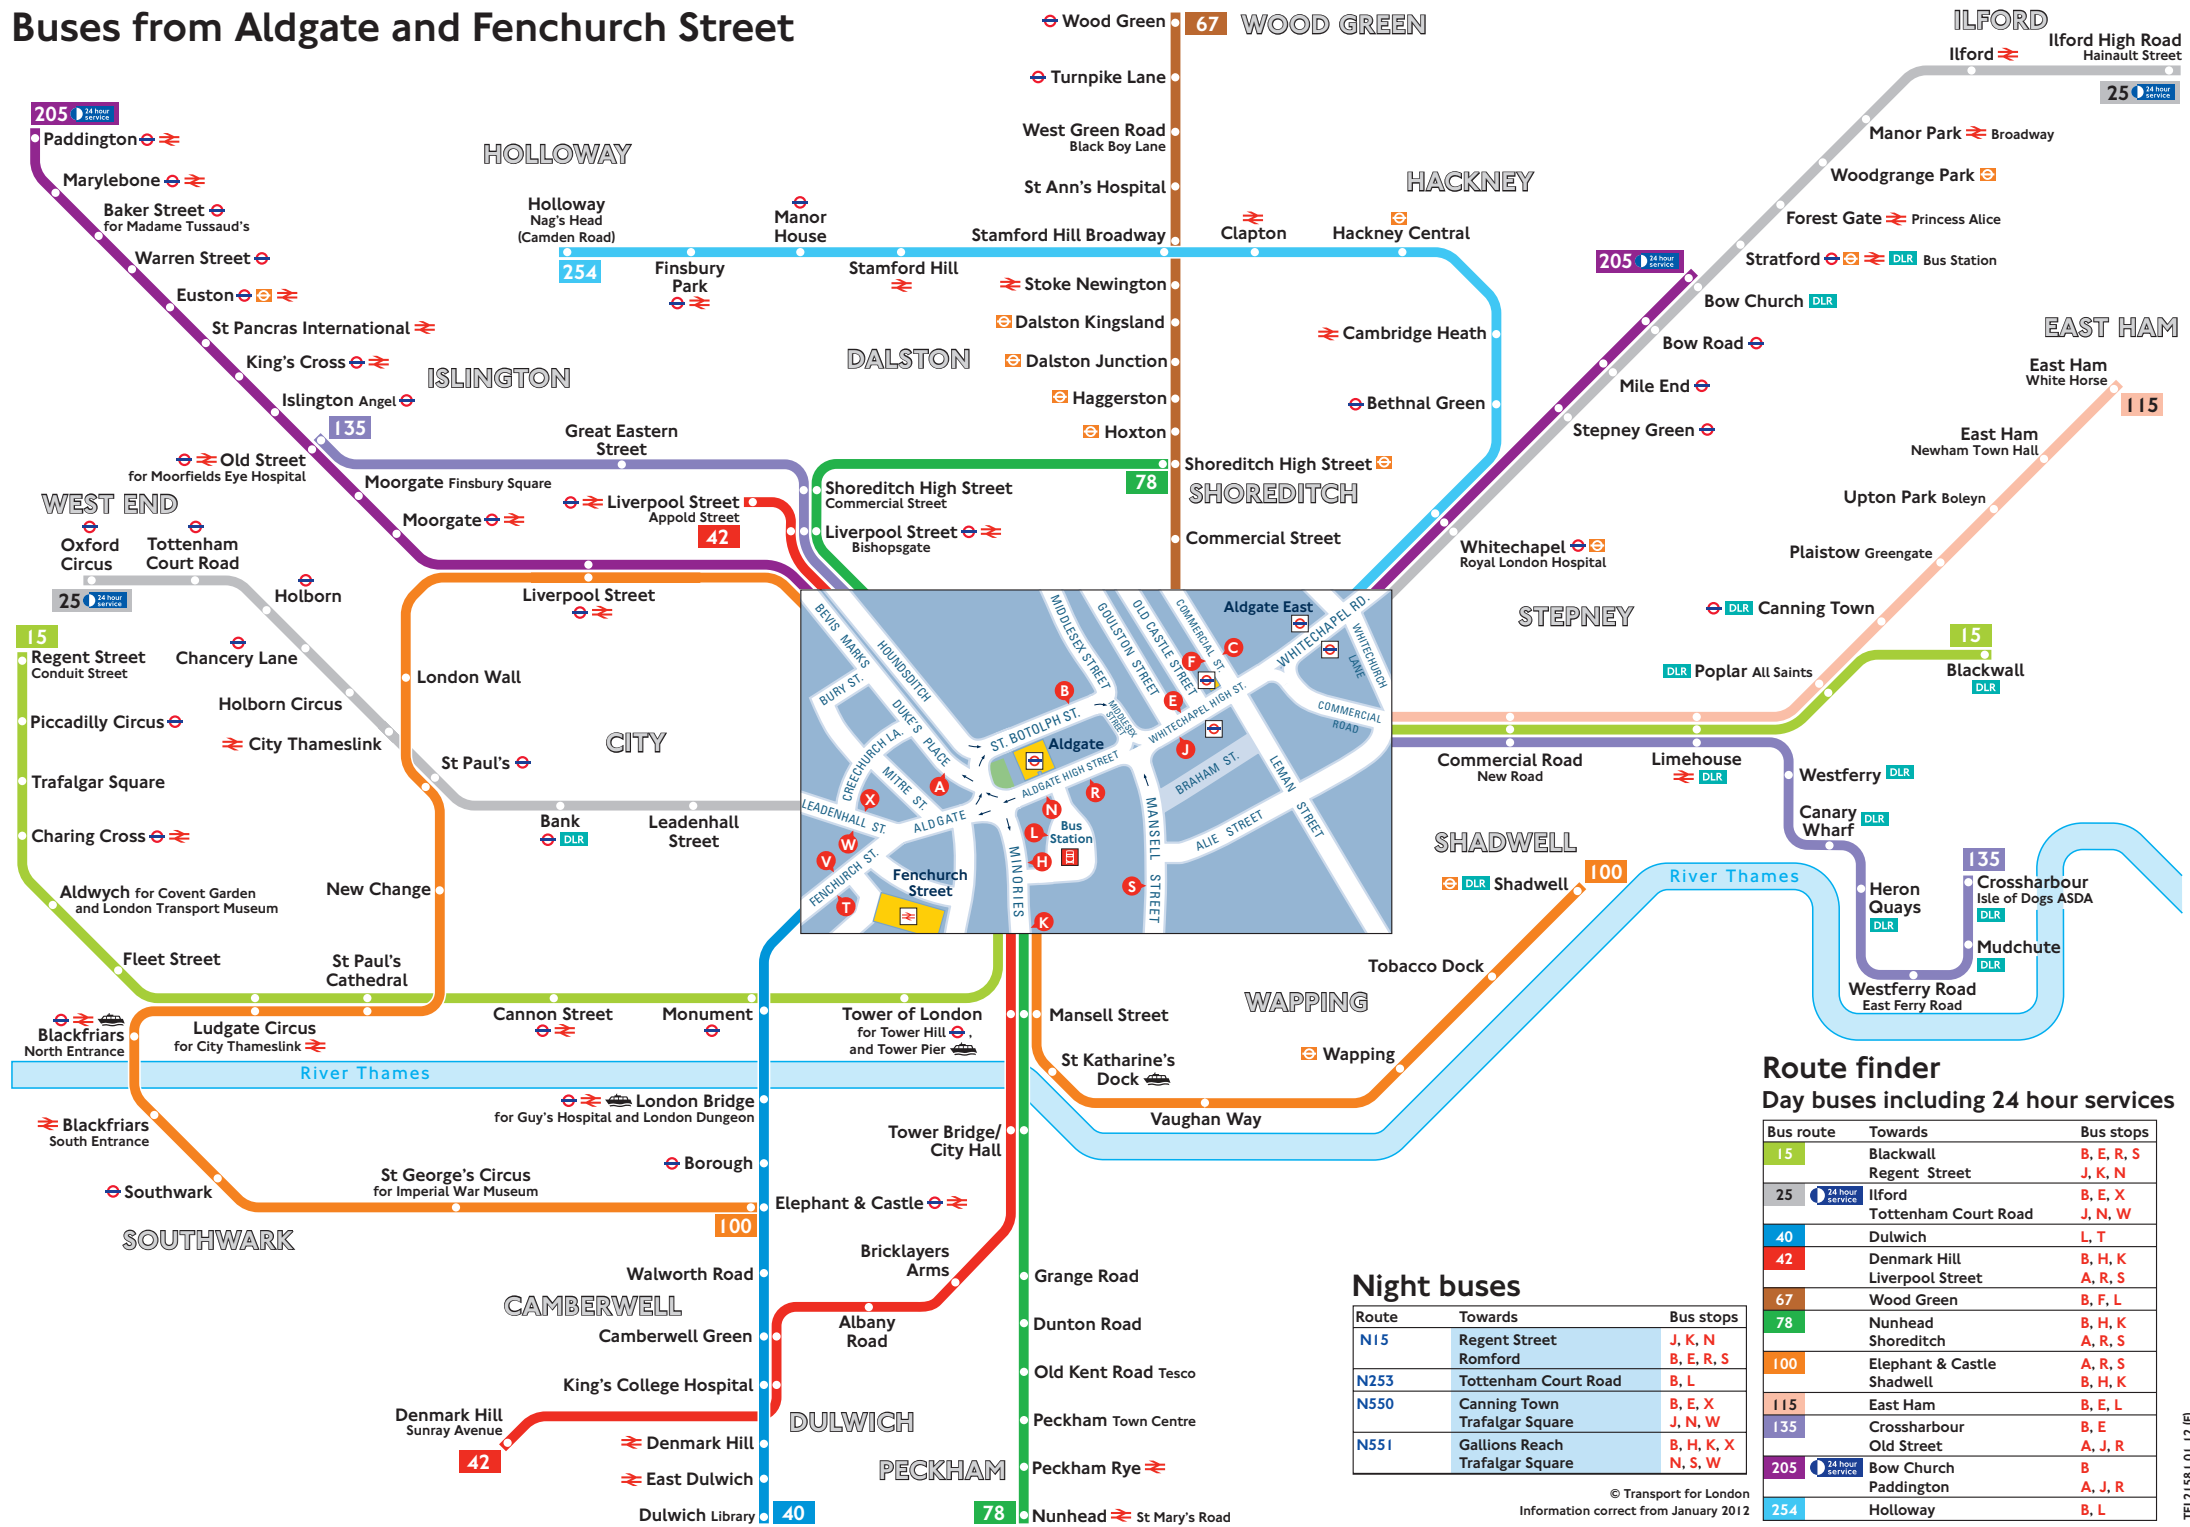

Buses from Aldgate and Fenchurch Street

Route finder

Day buses including 24 hour services

Bus route	Towards	Bus stops
15	Blackwall Regent Street	B, E, R, S J, K, N
25	Ilford Tottenham Court Road	B, E, X J, N, W
40	Dulwich	L, T
42	Denmark Hill Liverpool Street	B, H, K A, R, S
67	Wood Green	B, F, L
78	Nunhead Shoreditch	B, H, K A, R, S
100	Elephant & Castle Shadwell	A, R, S B, H, K
115	East Ham	B, E, L
135	Crossharbour Old Street	B, E A, J, R
205	Bow Church Paddington	B A, J, R
254	Holloway	B, L

Night buses

Route	Towards	Bus stops
N15	Regent Street Romford	J, K, N B, E, R, S
N253	Tottenham Court Road	B, L
N550	Canning Town Trafalgar Square	B, E, X J, N, W
N551	Gallions Reach Trafalgar Square	B, H, K, X N, S, W

© Transport for London
Information correct from January 2012