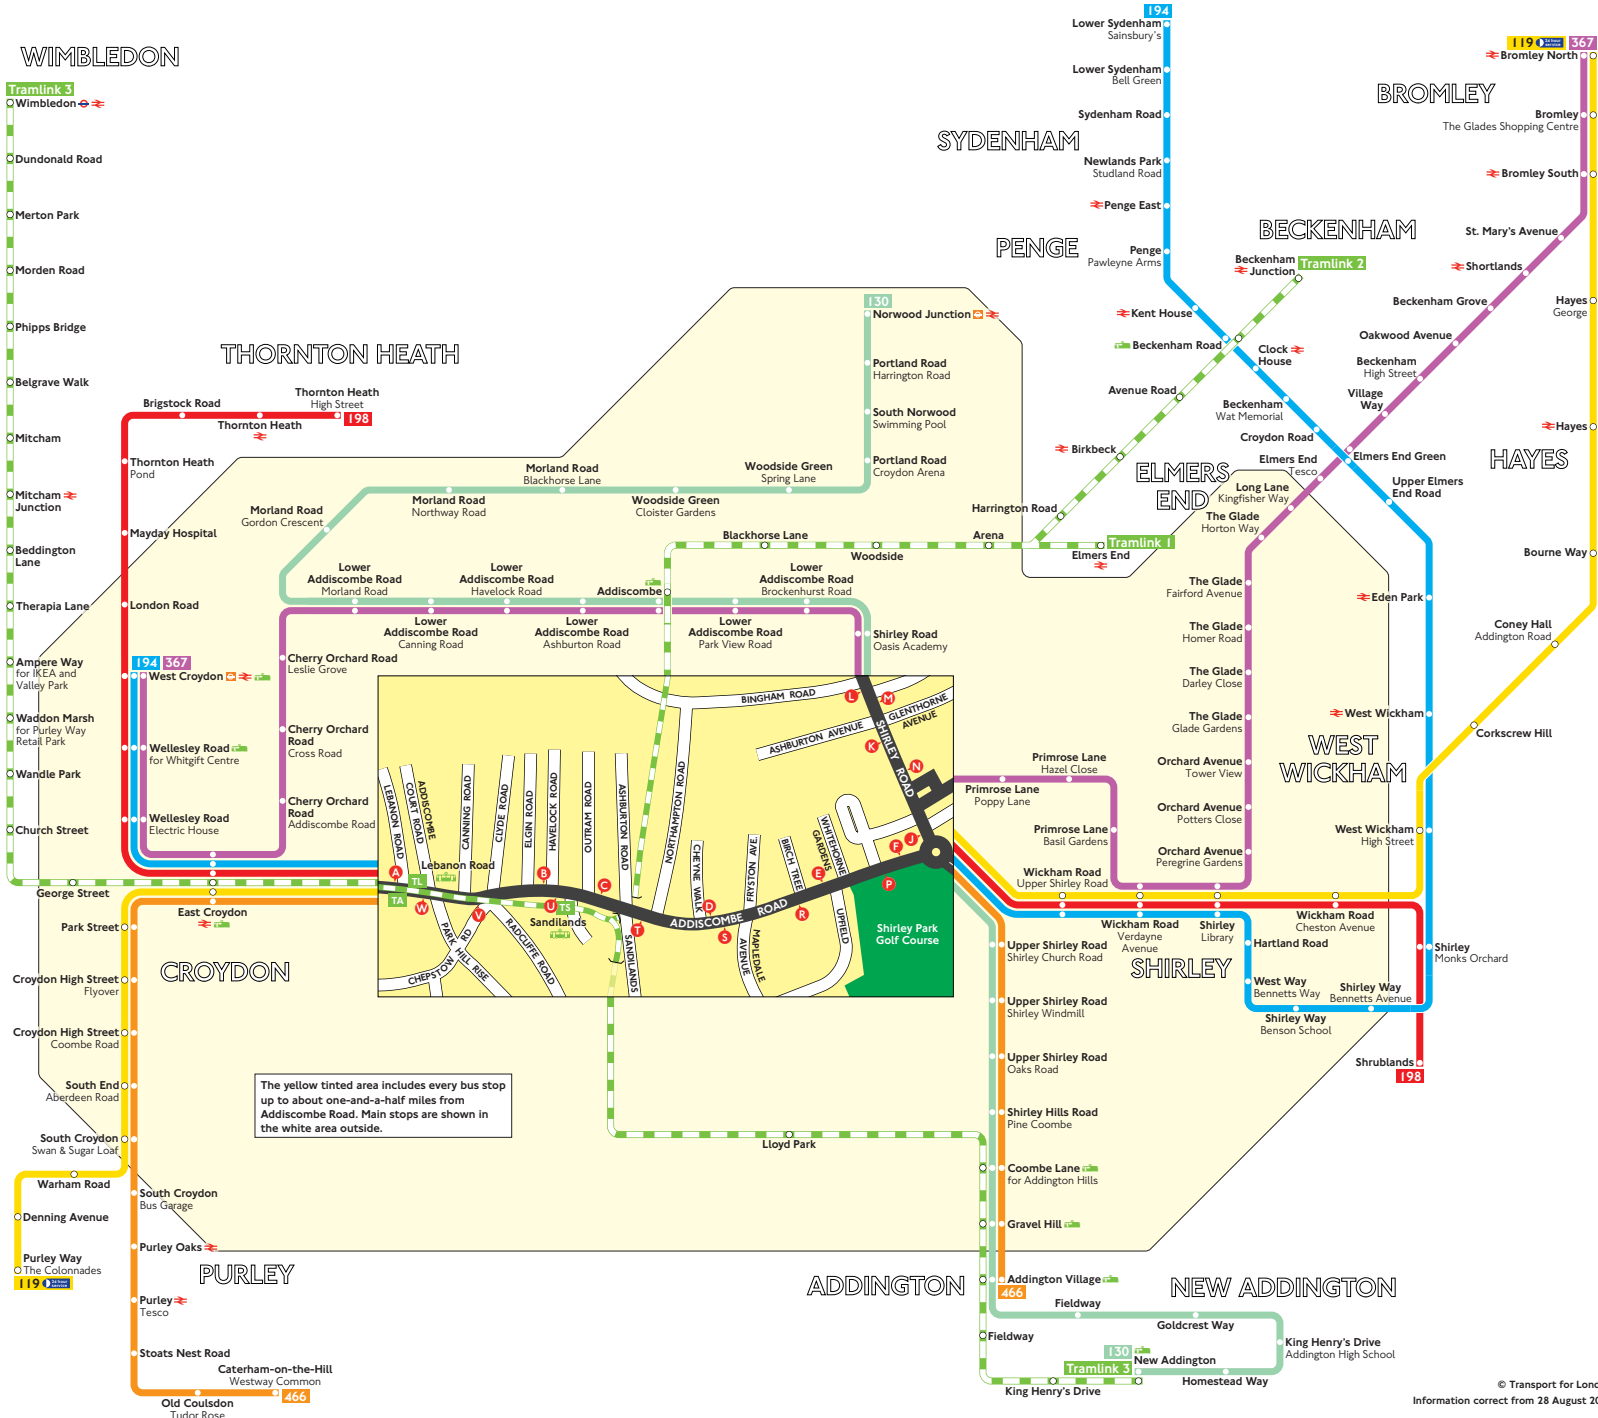

Buses from Addiscombe Road

Key

- Connections with London Underground
- Connections with London Overground
- Connections with National Rail
- Connections with Tramlink

A Red discs show the bus stop you need for your chosen bus service. The disc **A** appears on the top of the bus stop in the street (see map of town centre in centre of diagram).

Route finder

Day buses including 24-hour routes

Bus route	Towards	Bus stops
119	Bromley Purley Way	A B C D E F P R S T U V W
130	New Addington Norwood Junction	M N J K L
194	Lower Sydenham Croydon	A B C D E F P R S T U V W
198	Shrublands Thornton Heath	A B C D E F P R S T U V W
367	Bromley Croydon	M N K L
466	Addington Village Caterham-on-the-Hill	A B C D E F P R S T U V W

Trams

Tram route	Towards	Tram stops
1	Elmers End	T1 T5
2	Beckenham Junction	T1 T5
3	New Addington Wimbledon	T1 T5 T A T S