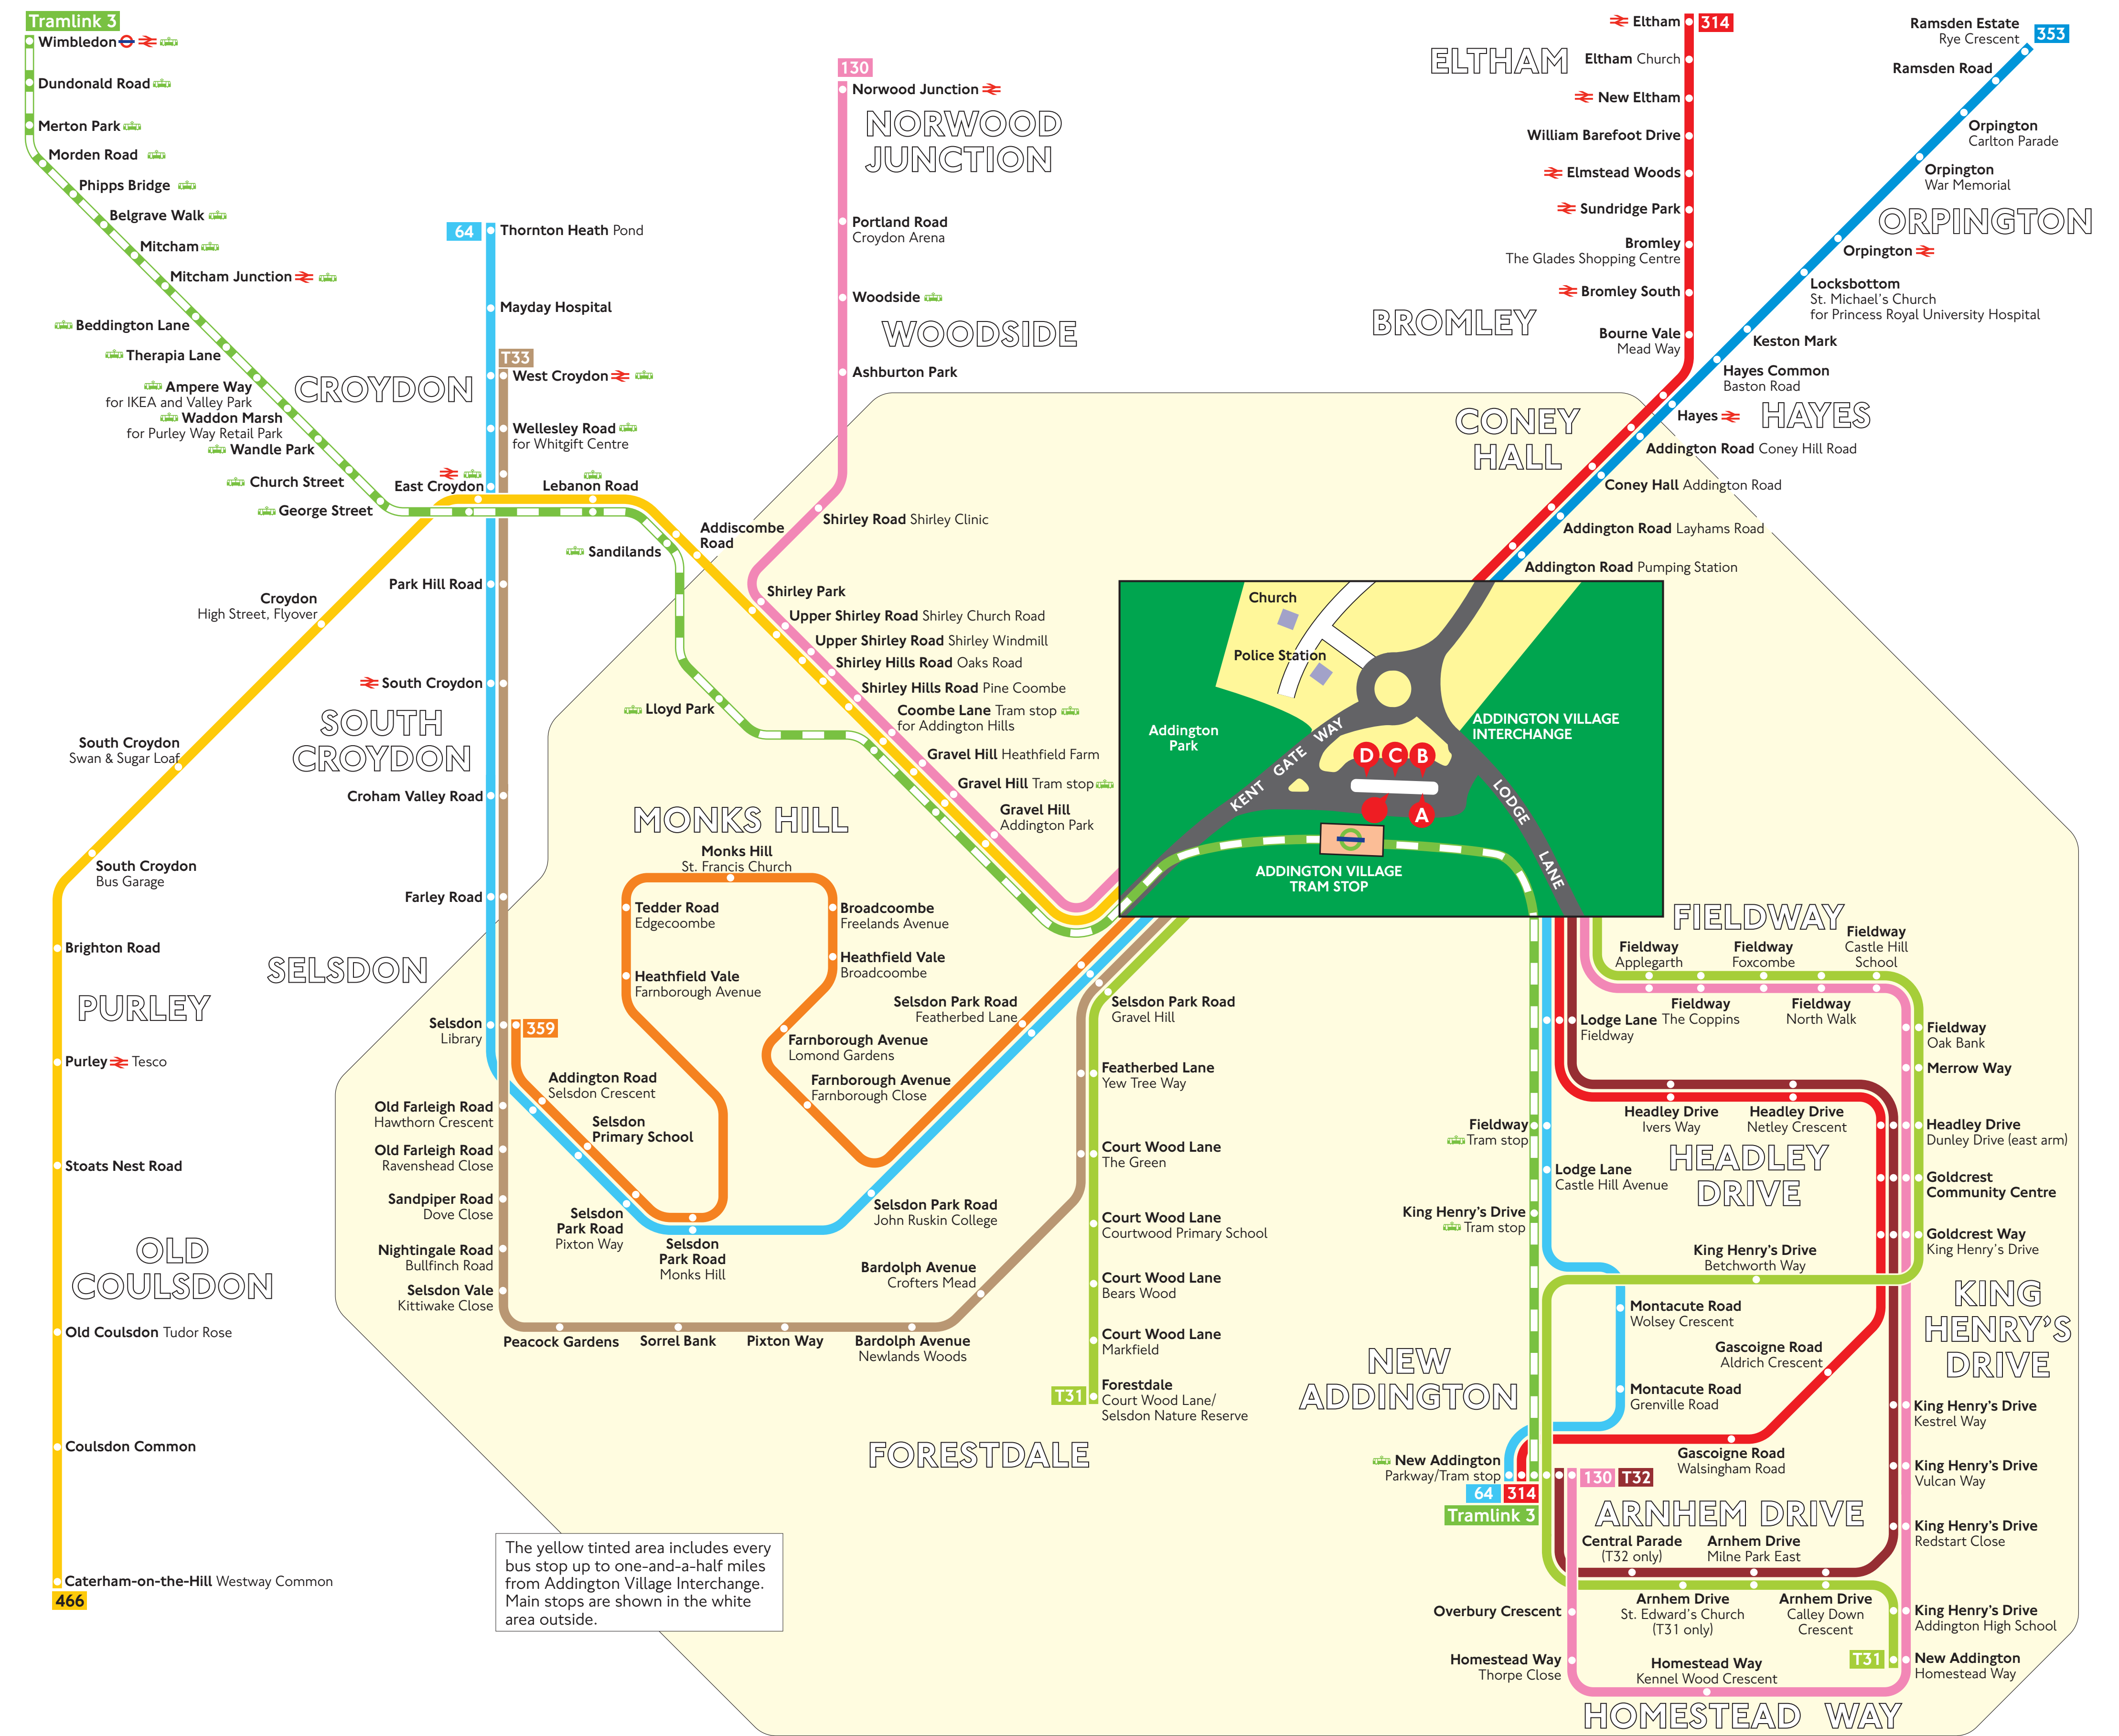

Buses and trams from Addington Village

The yellow tinted area includes every bus stop up to one-and-a-half miles from Addington Village Interchange. Main stops are shown in the white area outside.

- Key**
- 64 Day buses in black
 - N159 Night buses in blue
 - 3 Tram routes in green
 - Connections with Underground
 - Connections with National Rail
 - Connections with Tramlink
 - Monday to Saturday daytime off-peak

Night buses

Bus route	Towards	Bus stops
N159	Marble Arch	D
N159	New Addington	A

Trams

Tram route	Towards	Stops
3	New Addington	Tram stop
3	Wimbledon	Tram stop

Bus/Tram tickets
 Tickets for through transfer trips between bus routes 130, 314, T31, T32, T33 and Tramlink services cost the same as a tram only ticket (valid for 90 minutes). Return tickets are also available. They can be obtained from Tramlink ticket machines or from bus drivers.