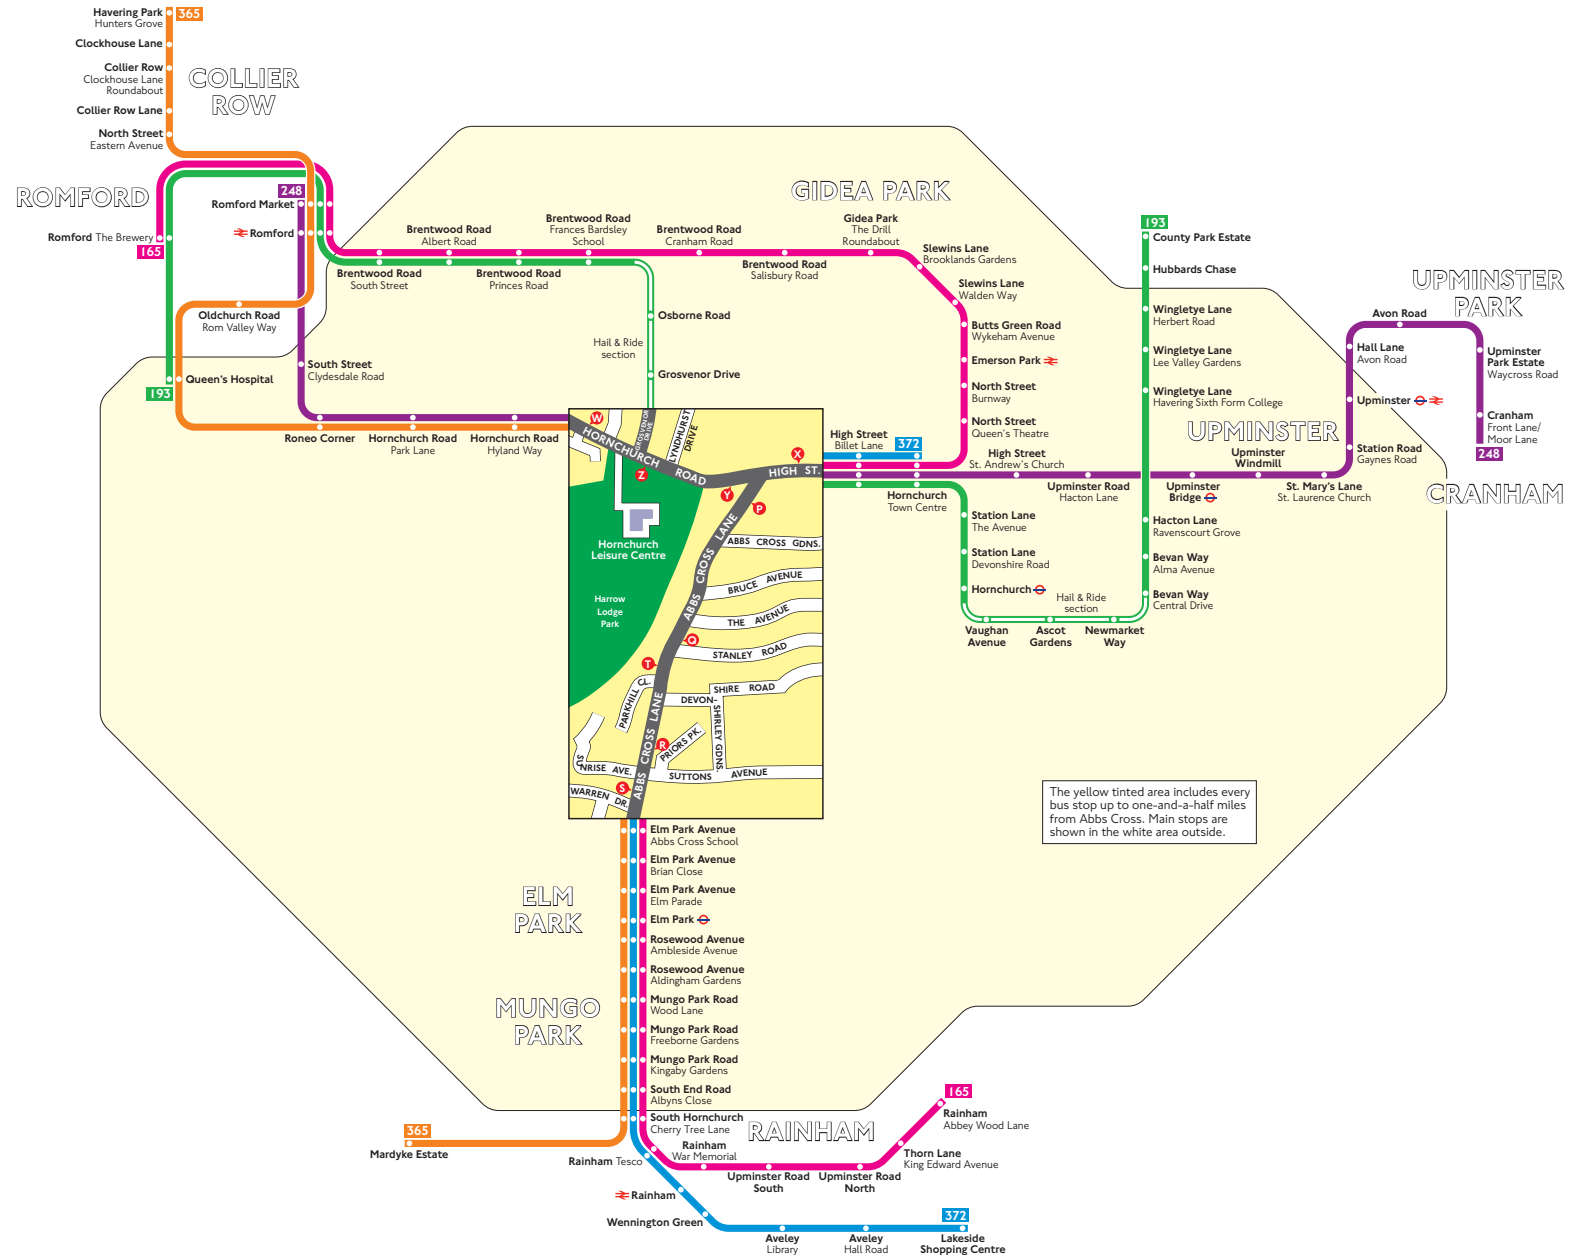

Buses from Abbs Cross

Key

- Connections with Underground
- Connections with National Rail

Red discs show the bus stop you need for your chosen bus service. The disc appears on the top of the bus stop in the street (see map of town centre in centre of diagram).

Route finder

Day buses including 24-hour routes

Bus route	Towards	Bus stops
165	Rainham	P O R
	Romford	S T X
193	County Park Estate	X
	Queen's Hospital	Y Z
248	Cranham	W X
	Romford	Y Z
365	Havering Park	S T Y Z
	Mardyke Estate	P O R W
372	Hornchurch	S T X
	Lakeside Shopping Centre	P O R