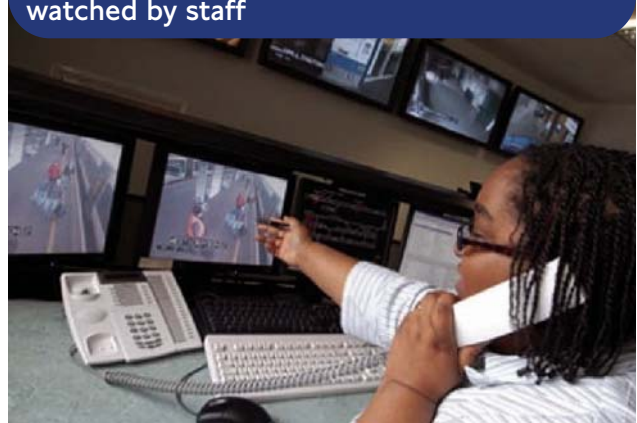

Help points can be monitored by CCTV

CCTV is linked to a control room watched by staff

Underground platform Help Point

DLR platform Help Point

Tram platform Help Point

Bus station Help Point

Pier Emergency Alarm

River Life Buoy

Underground train passenger alarm

DLR passenger alarm

Tram Emergency Door Release