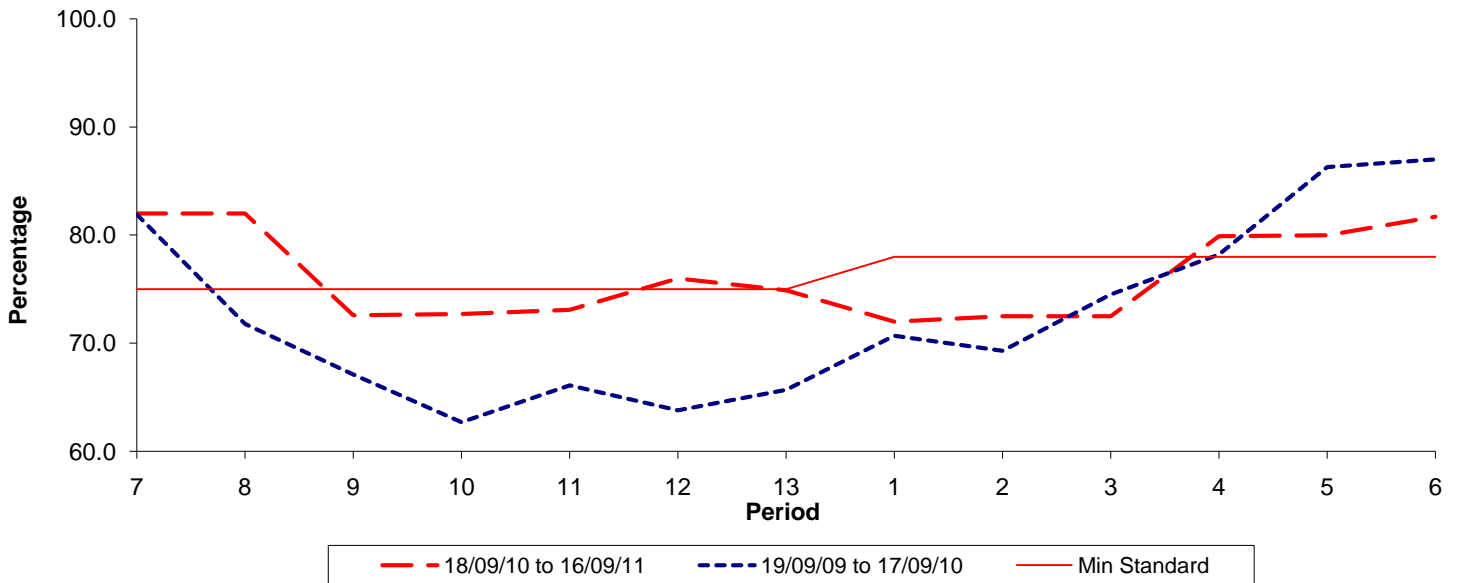

Reliability Performance (Low Frequency)

% Departing On Time

Date Range / Period	7	8	9	10	11	12	13	1	2	3	4	5	6
18/09/10 to 16/09/11	82.00	82.00	72.60	72.70	73.10	76.00	74.90	72.00	72.50	72.50	79.90	80.00	81.70
19/09/09 to 17/09/10	81.90	71.80	67.10	62.70	66.10	63.80	65.70	70.70	69.30	74.50	78.20	86.30	87.00
Min Standard	75.00	75.00	75.00	75.00	75.00	75.00	75.00	78.00	78.00	78.00	78.00	78.00	78.00

On Time figures are based on 12 weeks data

Kilometre Performance

% Kilometres Operated

Date Range / Period	7	8	9	10	11	12	13	1	2	3	4	5	6
18/09/10 to 16/09/11	98.32	98.61	96.60	97.74	99.31	99.03	99.33	98.46	99.83	99.35	99.72	99.10	99.67
19/09/09 to 17/09/10	99.64	99.69	99.75	94.29	99.69	99.52	98.86	99.74	98.81	98.93	97.75	99.35	98.19
Min Standard	98.00	98.00	98.00	98.00	98.00	98.00	98.00	98.00	98.00	98.00	98.00	98.00	98.00

Kilometre figures are based on 4 weeks data