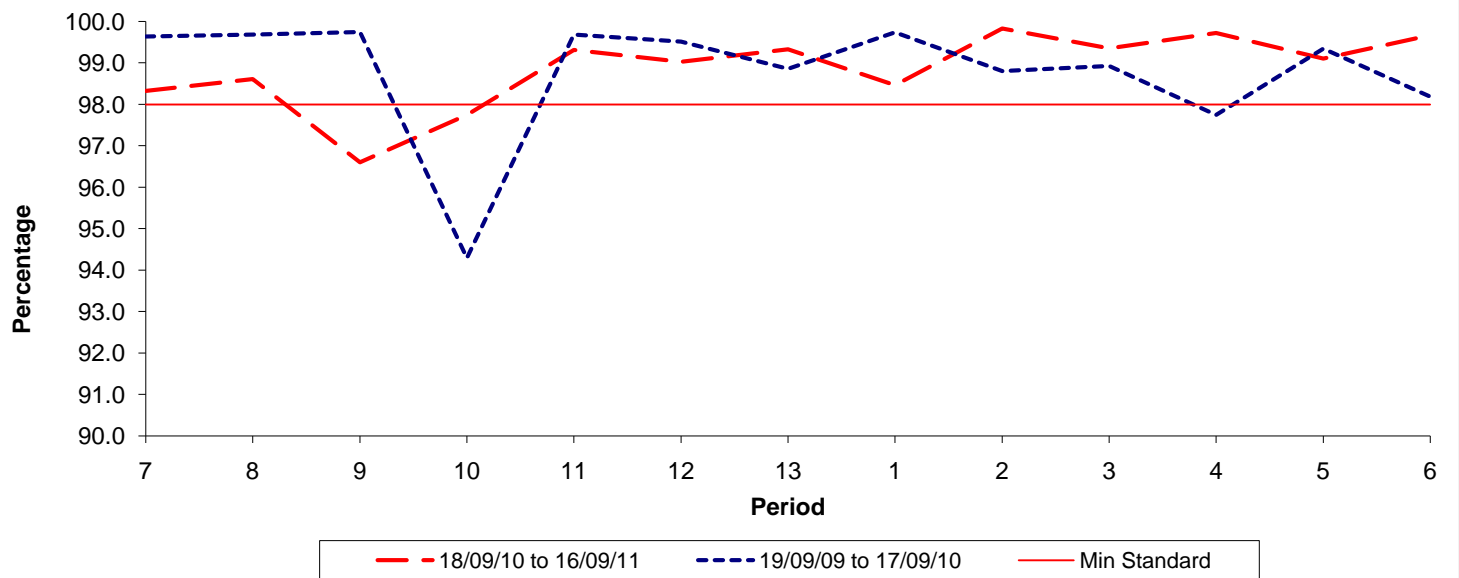

Reliability Performance (Low Frequency)

% Departing On Time

Date Range / Period	7	8	9	10	11	12	13	1	2	3	4	5	6
18/09/10 to 16/09/11	82.00	82.00	72.60	72.70	73.10	76.00	74.90	72.00	72.50	72.50	79.90	80.00	81.70
19/09/09 to 17/09/10	81.90	71.80	67.10	62.70	66.10	63.80	65.70	70.70	69.30	74.50	78.20	86.30	87.00
Min Standard	75.00	75.00	75.00	75.00	75.00	75.00	75.00	78.00	78.00	78.00	78.00	78.00	78.00

On Time figures are based on 12 weeks data

Kilometre Performance

% Kilometres Operated

Date Range / Period	7	8	9	10	11	12	13	1	2	3	4	5	6
18/09/10 to 16/09/11	98.32	98.61	96.60	97.74	99.31	99.03	99.33	98.46	99.83	99.35	99.72	99.10	99.67
19/09/09 to 17/09/10	99.64	99.69	99.75	94.29	99.69	99.52	98.86	99.74	98.81	98.93	97.75	99.35	98.19
Min Standard	98.00	98.00	98.00	98.00	98.00	98.00	98.00	98.00	98.00	98.00	98.00	98.00	98.00

Kilometre figures are based on 4 weeks data