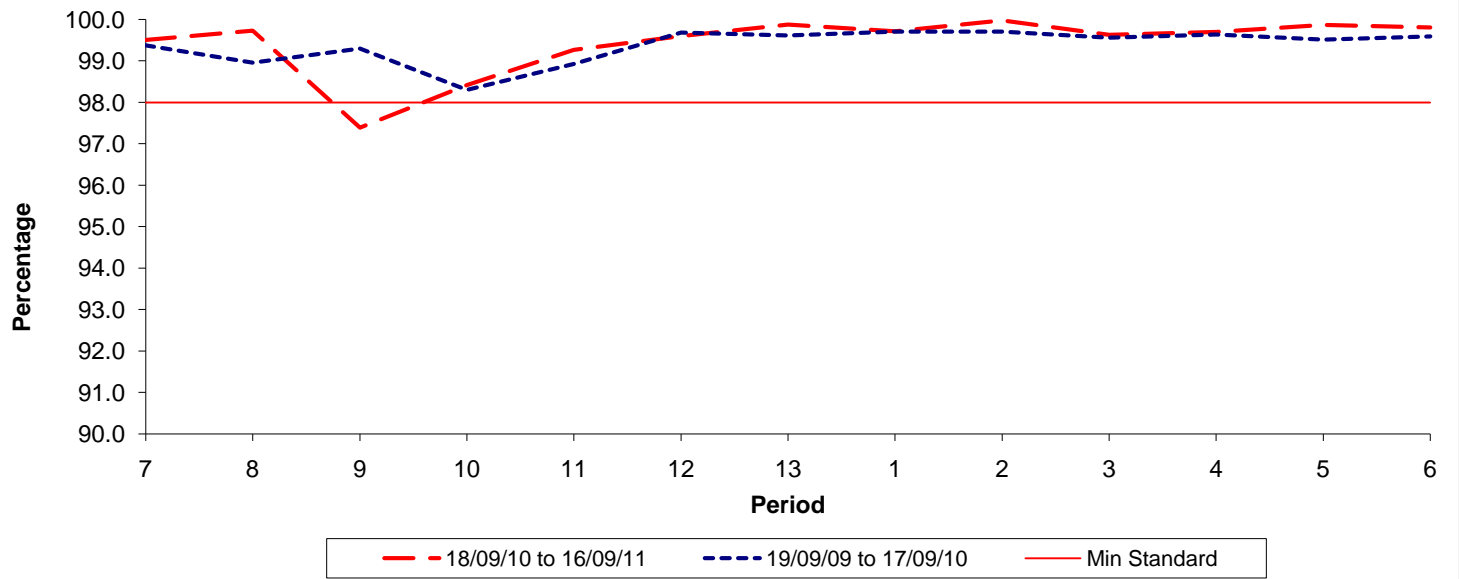

Reliability Performance (Low Frequency)

% Departing On Time

Date Range / Period	7	8	9	10	11	12	13	1	2	3	4	5	6
18/09/10 to 16/09/11	79.00	73.00	71.60	71.20	72.00	77.70	78.00	81.90	79.80	80.70	75.50	77.40	77.30
19/09/09 to 17/09/10	81.70	79.10	70.60	68.80	68.80	80.30	76.40	79.50	81.70	86.60	85.80	86.20	83.00
Min Standard	69.00	69.00	69.00	69.00	69.00	69.00	69.00	69.00	69.00	69.00	69.00	69.00	69.00

On Time figures are based on 12 weeks data

Kilometre Performance

% Kilometres Operated

Date Range / Period	7	8	9	10	11	12	13	1	2	3	4	5	6
18/09/10 to 16/09/11	99.51	99.73	97.39	98.42	99.27	99.60	99.88	99.72	99.98	99.63	99.70	99.87	99.81
19/09/09 to 17/09/10	99.38	98.96	99.30	98.30	98.93	99.69	99.62	99.71	99.71	99.56	99.64	99.52	99.59
Min Standard	98.00	98.00	98.00	98.00	98.00	98.00	98.00	98.00	98.00	98.00	98.00	98.00	98.00

Kilometre figures are based on 4 weeks data