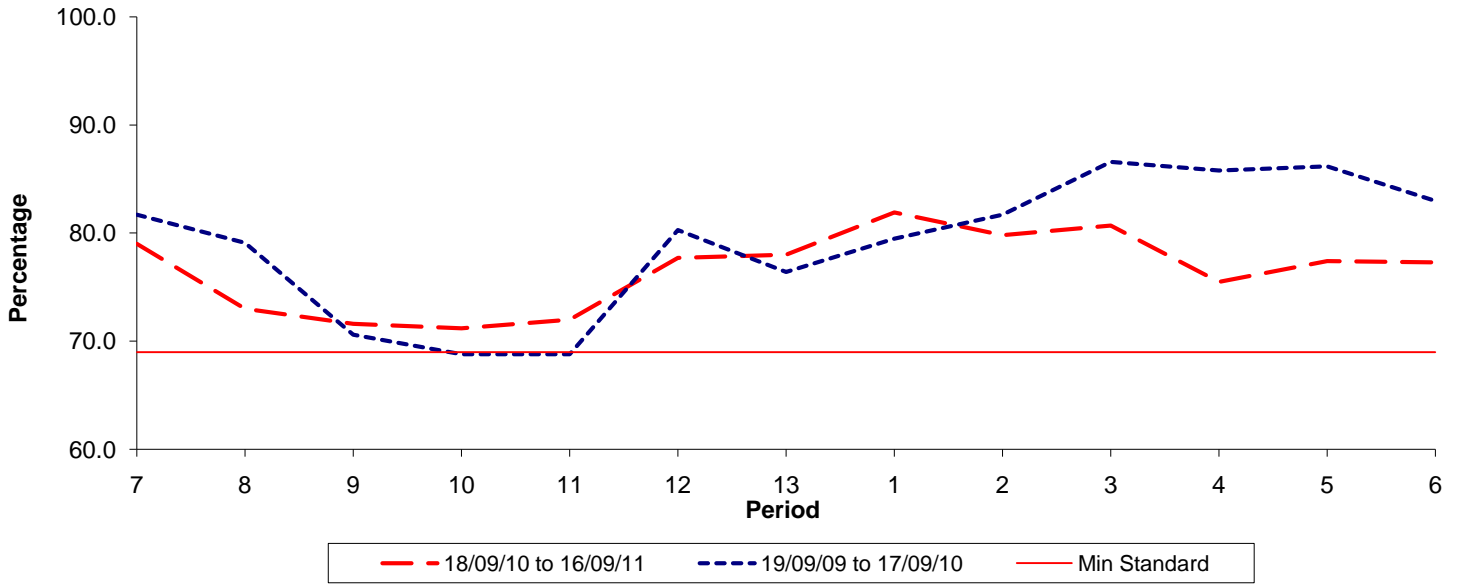

Reliability Performance (Low Frequency)

% Departing On Time

Date Range / Period	7	8	9	10	11	12	13	1	2	3	4	5	6
18/09/10 to 16/09/11	79.00	73.00	71.60	71.20	72.00	77.70	78.00	81.90	79.80	80.70	75.50	77.40	77.30
19/09/09 to 17/09/10	81.70	79.10	70.60	68.80	68.80	80.30	76.40	79.50	81.70	86.60	85.80	86.20	83.00
Min Standard	69.00	69.00	69.00	69.00	69.00	69.00	69.00	69.00	69.00	69.00	69.00	69.00	69.00

On Time figures are based on 12 weeks data

Kilometre Performance

% Kilometres Operated

Date Range / Period	7	8	9	10	11	12	13	1	2	3	4	5	6
18/09/10 to 16/09/11	99.51	99.73	97.39	98.42	99.27	99.60	99.88	99.72	99.98	99.63	99.70	99.87	99.81
19/09/09 to 17/09/10	99.38	98.96	99.30	98.30	98.93	99.69	99.62	99.71	99.71	99.56	99.64	99.52	99.59
Min Standard	98.00	98.00	98.00	98.00	98.00	98.00	98.00	98.00	98.00	98.00	98.00	98.00	98.00

Kilometre figures are based on 4 weeks data