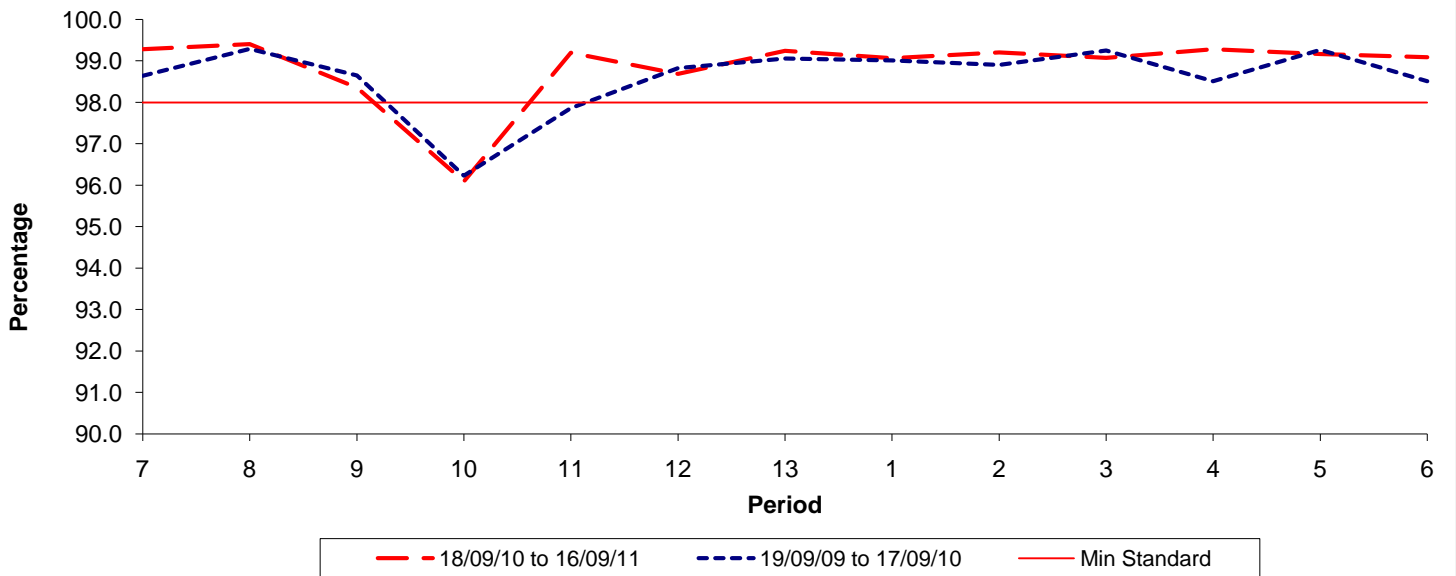

**Reliability Performance ( Low Frequency )**

**% Departing On Time**

Date Range / Period	7	8	9	10	11	12	13	1	2	3	4	5	6
18/09/10 to 16/09/11	92.10	90.30	87.10	85.50	82.40	85.40	84.80	89.10	90.10	92.80	92.50	93.40	92.30
19/09/09 to 17/09/10	86.50	85.20	81.90	85.70	85.40	87.30	86.70	88.90	91.90	92.40	91.10	91.00	91.00
Min Standard	82.00	82.00	82.00	82.00	82.00	82.00	82.00	82.00	82.00	82.00	82.00	82.00	82.00

On Time figures are based on 12 weeks data

**Kilometre Performance**

**% Kilometres Operated**

Date Range / Period	7	8	9	10	11	12	13	1	2	3	4	5	6
18/09/10 to 16/09/11	99.29	99.41	98.36	96.09	99.20	98.69	99.25	99.07	99.21	99.08	99.29	99.17	99.09
19/09/09 to 17/09/10	98.64	99.29	98.65	96.23	97.86	98.83	99.06	99.01	98.90	99.25	98.51	99.27	98.51
Min Standard	98.00	98.00	98.00	98.00	98.00	98.00	98.00	98.00	98.00	98.00	98.00	98.00	98.00

Kilometre figures are based on 4 weeks data