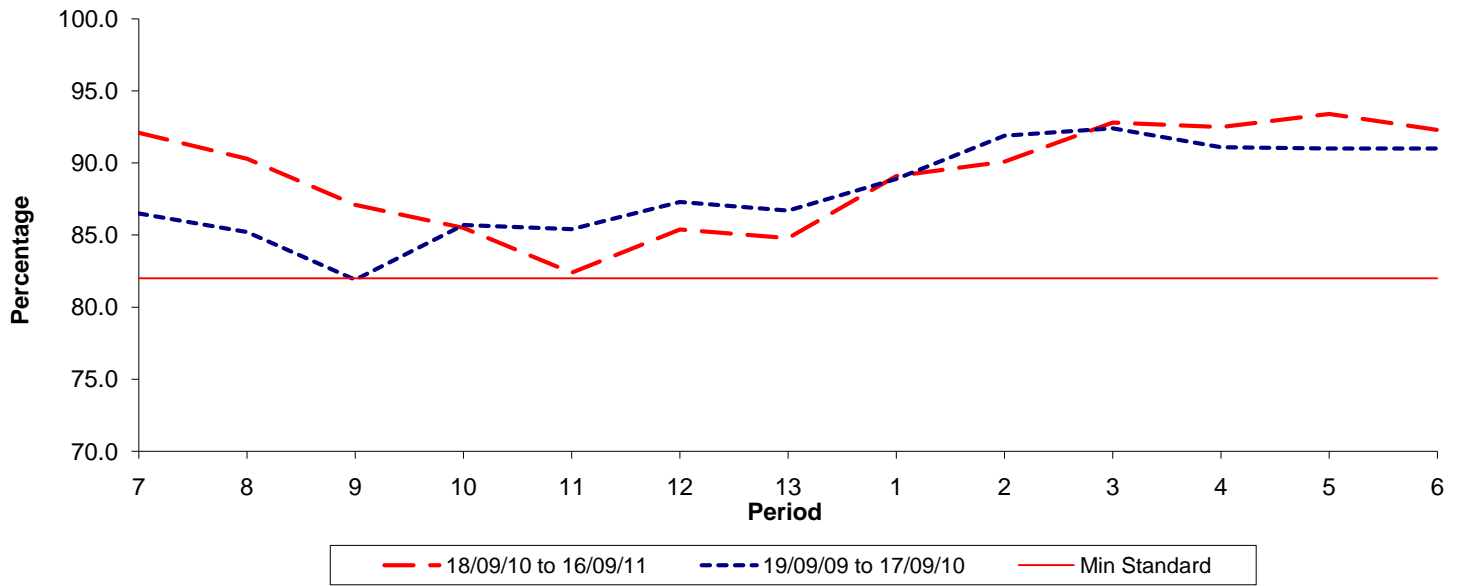

**Reliability Performance ( Low Frequency )**

**% Departing On Time**

Date Range / Period	7	8	9	10	11	12	13	1	2	3	4	5	6
18/09/10 to 16/09/11	92.10	90.30	87.10	85.50	82.40	85.40	84.80	89.10	90.10	92.80	92.50	93.40	92.30
19/09/09 to 17/09/10	86.50	85.20	81.90	85.70	85.40	87.30	86.70	88.90	91.90	92.40	91.10	91.00	91.00
Min Standard	82.00	82.00	82.00	82.00	82.00	82.00	82.00	82.00	82.00	82.00	82.00	82.00	82.00

On Time figures are based on 12 weeks data

**Kilometre Performance**

**% Kilometres Operated**

Date Range / Period	7	8	9	10	11	12	13	1	2	3	4	5	6
18/09/10 to 16/09/11	99.29	99.41	98.36	96.09	99.20	98.69	99.25	99.07	99.21	99.08	99.29	99.17	99.09
19/09/09 to 17/09/10	98.64	99.29	98.65	96.23	97.86	98.83	99.06	99.01	98.90	99.25	98.51	99.27	98.51
Min Standard	98.00	98.00	98.00	98.00	98.00	98.00	98.00	98.00	98.00	98.00	98.00	98.00	98.00

Kilometre figures are based on 4 weeks data