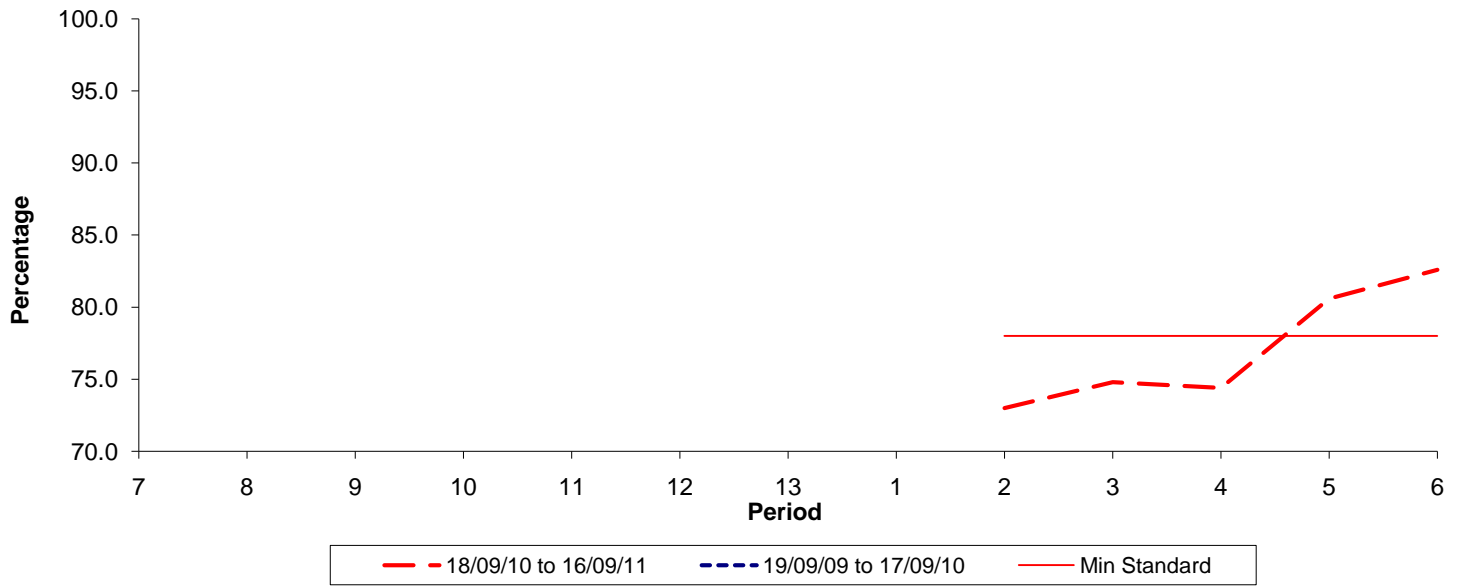

**Reliability Performance ( Low Frequency )**

**% Departing On Time**

Date Range / Period	7	8	9	10	11	12	13	1	2	3	4	5	6
18/09/10 to 16/09/11									73.00	74.80	74.40	80.60	82.60
19/09/09 to 17/09/10													
Min Standard									78.00	78.00	78.00	78.00	78.00

On Time figures are based on 12 weeks data

**Kilometre Performance**

**% Kilometres Operated**

Date Range / Period	7	8	9	10	11	12	13	1	2	3	4	5	6
18/09/10 to 16/09/11									96.26	98.17	96.29	97.87	96.12
19/09/09 to 17/09/10													
Min Standard									98.00	98.00	98.00	98.00	98.00

Kilometre figures are based on 4 weeks data