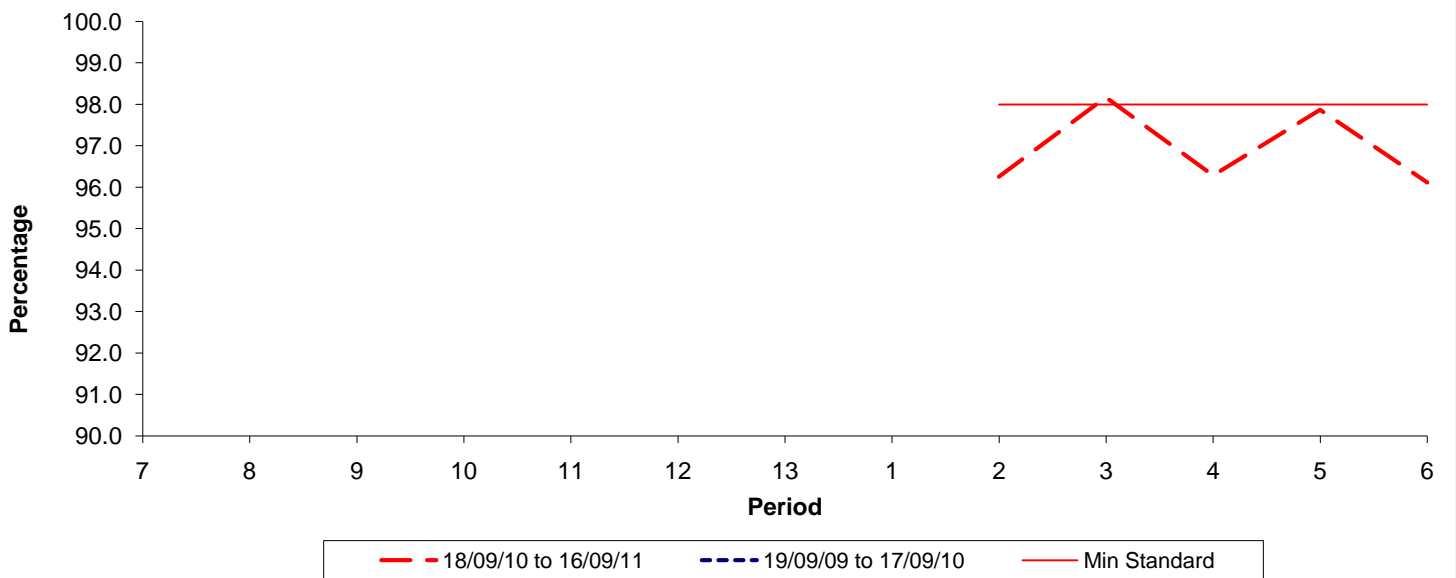

**Reliability Performance ( Low Frequency )**

**% Departing On Time**

Date Range / Period	7	8	9	10	11	12	13	1	2	3	4	5	6
18/09/10 to 16/09/11									73.00	74.80	74.40	80.60	82.60
19/09/09 to 17/09/10													
Min Standard									78.00	78.00	78.00	78.00	78.00

On Time figures are based on 12 weeks data

**Kilometre Performance**

**% Kilometres Operated**

Date Range / Period	7	8	9	10	11	12	13	1	2	3	4	5	6
18/09/10 to 16/09/11									96.26	98.17	96.29	97.87	96.12
19/09/09 to 17/09/10													
Min Standard									98.00	98.00	98.00	98.00	98.00

Kilometre figures are based on 4 weeks data