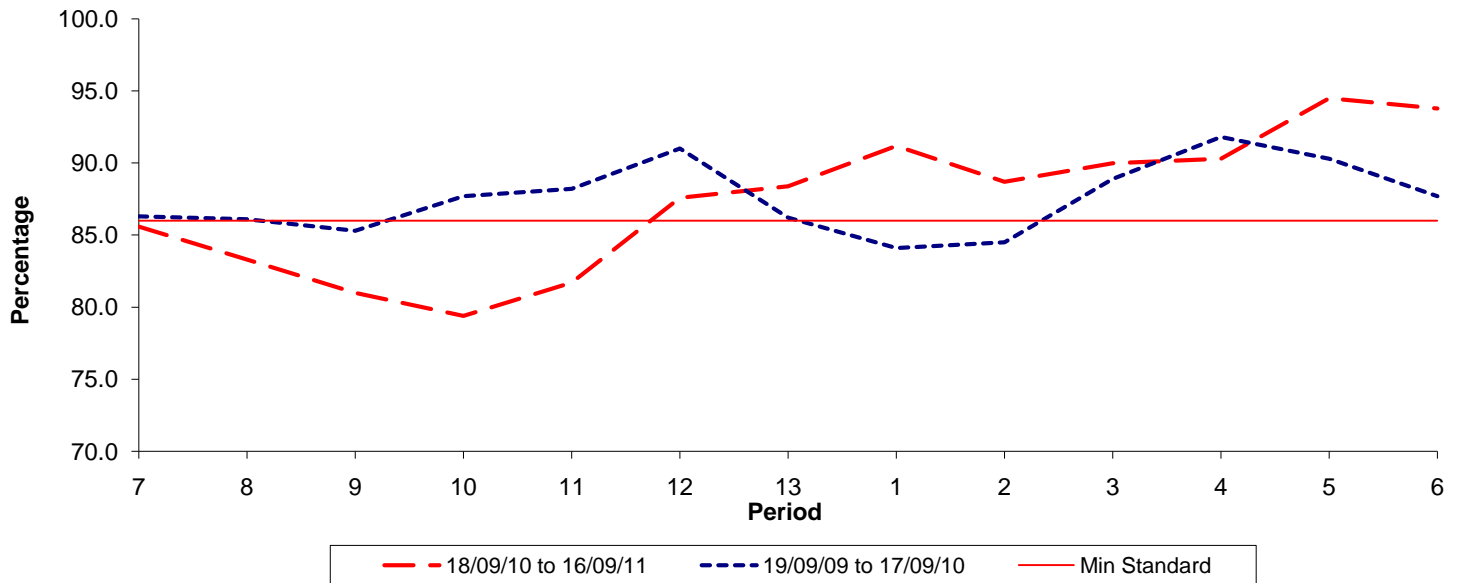

Reliability Performance (Low Frequency)

% Departing On Time

Date Range / Period	7	8	9	10	11	12	13	1	2	3	4	5	6
18/09/10 to 16/09/11	85.60	83.30	81.00	79.40	81.70	87.60	88.40	91.20	88.70	90.00	90.30	94.50	93.80
19/09/09 to 17/09/10	86.30	86.10	85.30	87.70	88.20	91.00	86.20	84.10	84.50	88.90	91.80	90.30	87.70
Min Standard	86.00	86.00	86.00	86.00	86.00	86.00	86.00	86.00	86.00	86.00	86.00	86.00	86.00

On Time figures are based on 12 weeks data

Kilometre Performance

% Kilometres Operated

Date Range / Period	7	8	9	10	11	12	13	1	2	3	4	5	6
18/09/10 to 16/09/11	96.95	97.64	97.37	98.29	98.23	98.87	99.09	99.18	97.97	99.38	99.32	99.76	99.03
19/09/09 to 17/09/10	98.92	98.09	98.50	98.82	99.50	98.30	99.03	99.74	99.21	99.46	98.58	87.70	99.19
Min Standard	98.00	98.00	98.00	98.00	98.00	98.00	98.00	98.00	98.00	98.00	98.00	98.00	98.00

Kilometre figures are based on 4 weeks data