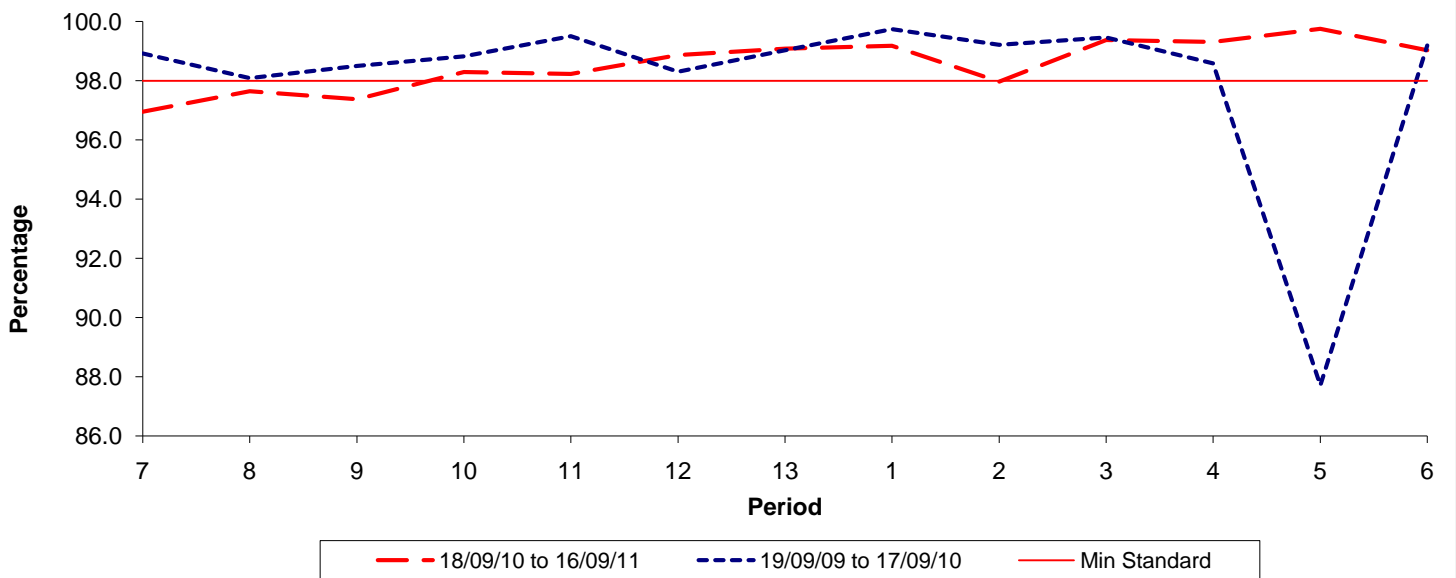

Reliability Performance (Low Frequency)

% Departing On Time

Date Range / Period	7	8	9	10	11	12	13	1	2	3	4	5	6
18/09/10 to 16/09/11	85.60	83.30	81.00	79.40	81.70	87.60	88.40	91.20	88.70	90.00	90.30	94.50	93.80
19/09/09 to 17/09/10	86.30	86.10	85.30	87.70	88.20	91.00	86.20	84.10	84.50	88.90	91.80	90.30	87.70
Min Standard	86.00	86.00	86.00	86.00	86.00	86.00	86.00	86.00	86.00	86.00	86.00	86.00	86.00

On Time figures are based on 12 weeks data

Kilometre Performance

% Kilometres Operated

Date Range / Period	7	8	9	10	11	12	13	1	2	3	4	5	6
18/09/10 to 16/09/11	96.95	97.64	97.37	98.29	98.23	98.87	99.09	99.18	97.97	99.38	99.32	99.76	99.03
19/09/09 to 17/09/10	98.92	98.09	98.50	98.82	99.50	98.30	99.03	99.74	99.21	99.46	98.58	87.70	99.19
Min Standard	98.00	98.00	98.00	98.00	98.00	98.00	98.00	98.00	98.00	98.00	98.00	98.00	98.00

Kilometre figures are based on 4 weeks data