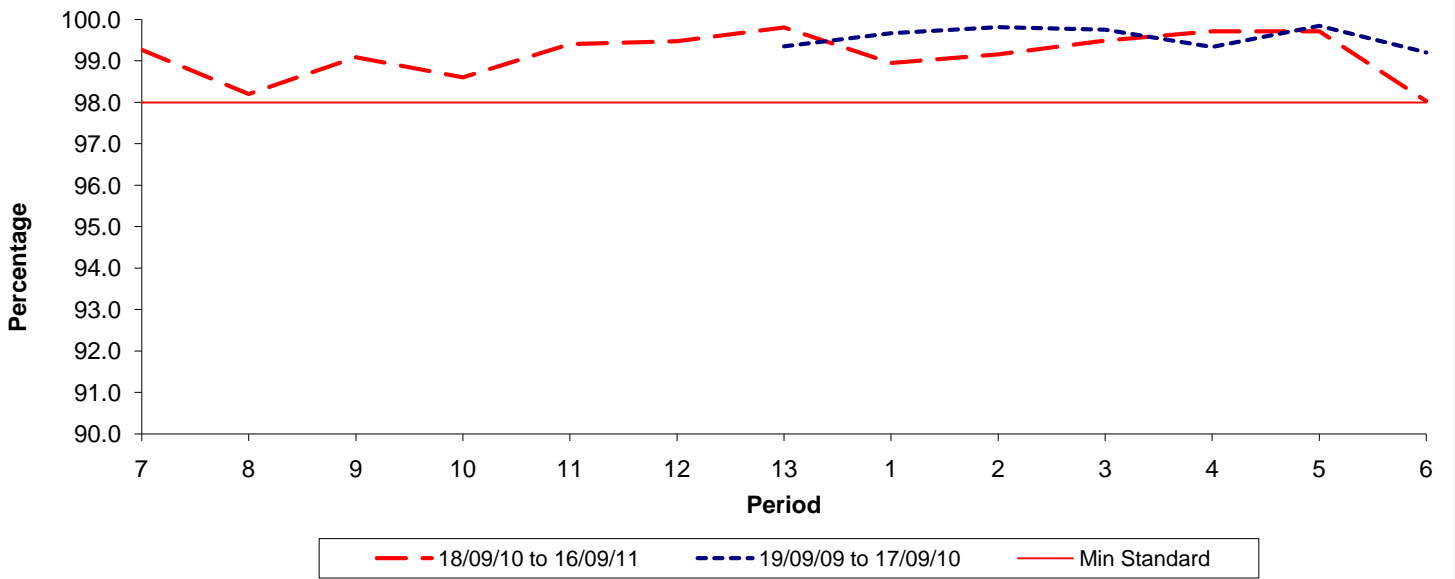

**Reliability Performance ( Low Frequency )**

**% Departing On Time**

Date Range / Period	7	8	9	10	11	12	13	1	2	3	4	5	6
18/09/10 to 16/09/11	81.60	77.30	75.30	73.60	75.10	77.50	77.10	78.70	75.00	74.90	72.20	79.80	77.60
19/09/09 to 17/09/10							69.80	74.60	74.70	80.20	80.40	84.70	82.20
Min Standard	78.00	78.00	78.00	78.00	78.00	78.00	78.00	78.00	78.00	78.00	78.00	78.00	78.00

On Time figures are based on 12 weeks data

**Kilometre Performance**

**% Kilometres Operated**

Date Range / Period	7	8	9	10	11	12	13	1	2	3	4	5	6
18/09/10 to 16/09/11	99.27	98.20	99.09	98.60	99.41	99.48	99.81	98.95	99.16	99.49	99.72	99.72	98.03
19/09/09 to 17/09/10							99.36	99.67	99.82	99.76	99.34	99.85	99.21
Min Standard	98.00	98.00	98.00	98.00	98.00	98.00	98.00	98.00	98.00	98.00	98.00	98.00	98.00

Kilometre figures are based on 4 weeks data