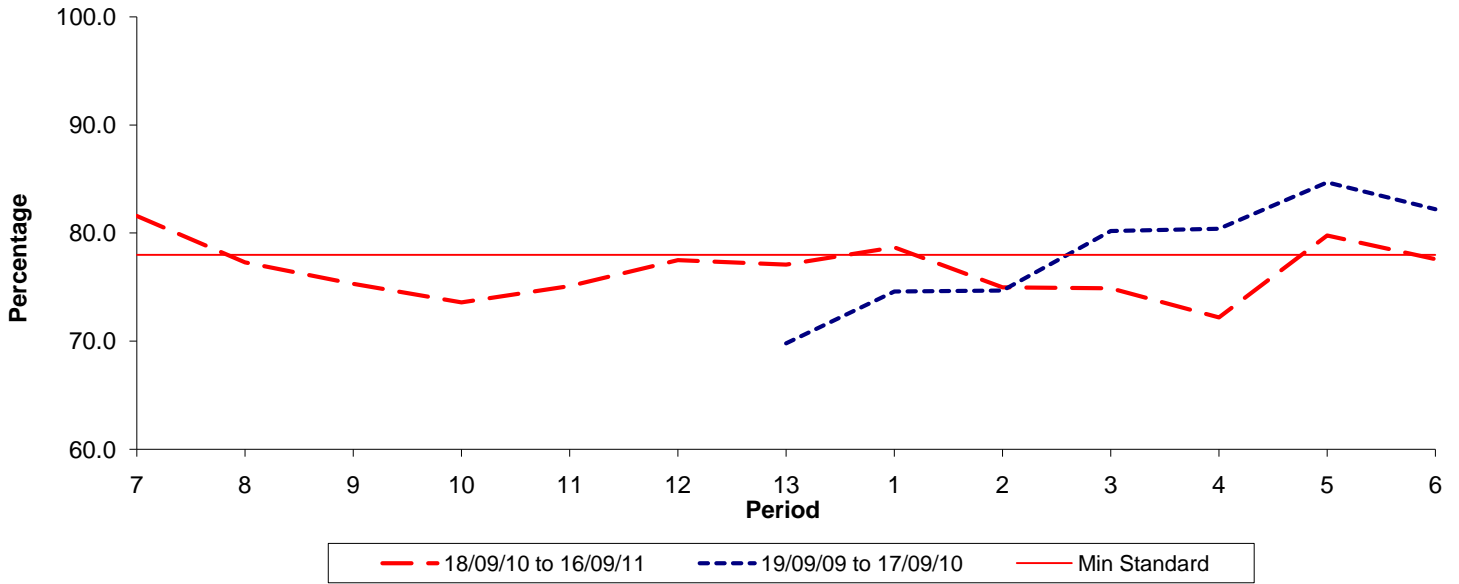

**Reliability Performance ( Low Frequency )**

**% Departing On Time**

Date Range / Period	7	8	9	10	11	12	13	1	2	3	4	5	6
18/09/10 to 16/09/11	81.60	77.30	75.30	73.60	75.10	77.50	77.10	78.70	75.00	74.90	72.20	79.80	77.60
19/09/09 to 17/09/10							69.80	74.60	74.70	80.20	80.40	84.70	82.20
Min Standard	78.00	78.00	78.00	78.00	78.00	78.00	78.00	78.00	78.00	78.00	78.00	78.00	78.00

On Time figures are based on 12 weeks data

**Kilometre Performance**

**% Kilometres Operated**

Date Range / Period	7	8	9	10	11	12	13	1	2	3	4	5	6
18/09/10 to 16/09/11	99.27	98.20	99.09	98.60	99.41	99.48	99.81	98.95	99.16	99.49	99.72	99.72	98.03
19/09/09 to 17/09/10							99.36	99.67	99.82	99.76	99.34	99.85	99.21
Min Standard	98.00	98.00	98.00	98.00	98.00	98.00	98.00	98.00	98.00	98.00	98.00	98.00	98.00

Kilometre figures are based on 4 weeks data