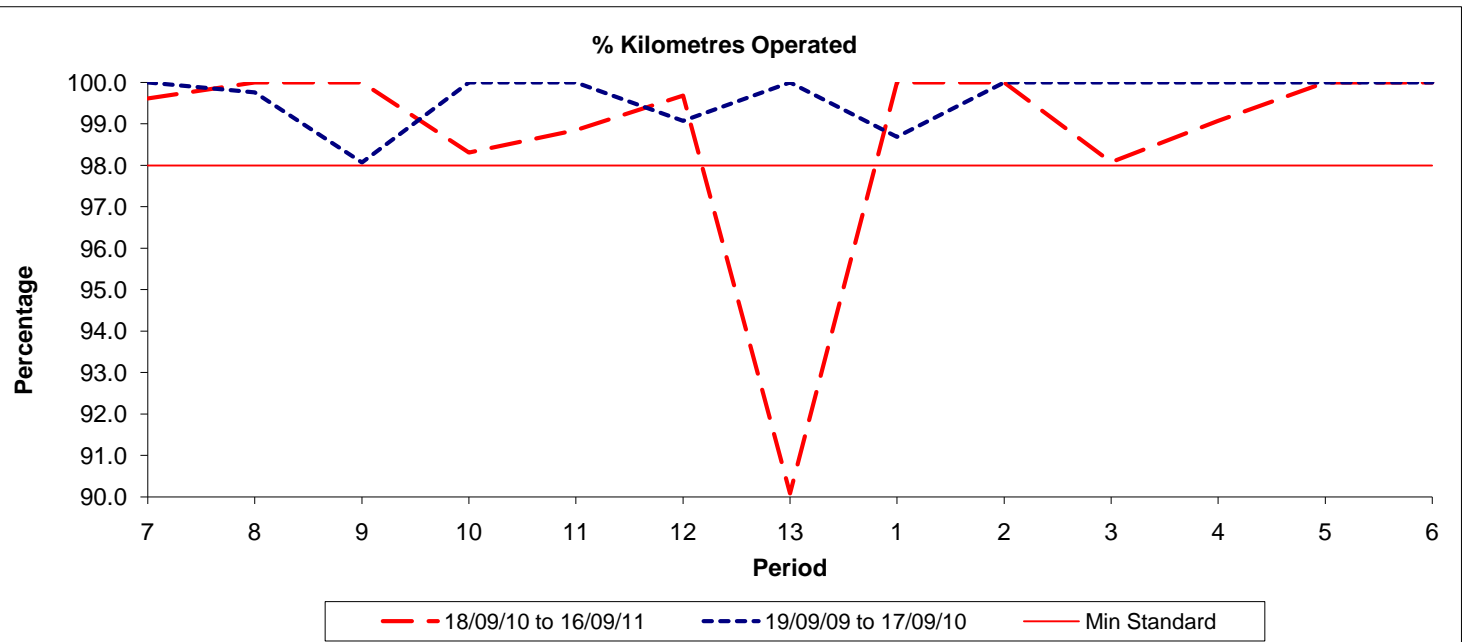

Reliability Performance (Low Frequency)

Date Range / Period	7	8	9	10	11	12	13	1	2	3	4	5	6
18/09/10 to 16/09/11	93.00	94.50	95.10	94.50	94.50	100.00	100.00	100.00	100.00	100.00	100.00	100.00	100.00
19/09/09 to 17/09/10	94.80	96.00	100.00	100.00	100.00	100.00	100.00	100.00	96.30	94.80	92.10	93.00	90.10
Min Standard	86.00	86.00	86.00	86.00	86.00	90.00	90.00	90.00	90.00	90.00	90.00	90.00	90.00

On Time figures are based on 12 weeks data

Kilometre Performance

Date Range / Period	7	8	9	10	11	12	13	1	2	3	4	5	6
18/09/10 to 16/09/11	99.61	100.00	100.00	98.31	98.85	99.68	90.08	100.00	100.00	98.08	99.07	100.00	100.00
19/09/09 to 17/09/10	100.00	99.76	98.07	100.00	100.00	99.07	100.00	98.69	100.00	100.00	100.00	100.00	100.00
Min Standard	98.00	98.00	98.00	98.00	98.00	98.00	98.00	98.00	98.00	98.00	98.00	98.00	98.00

Kilometre figures are based on 4 weeks data