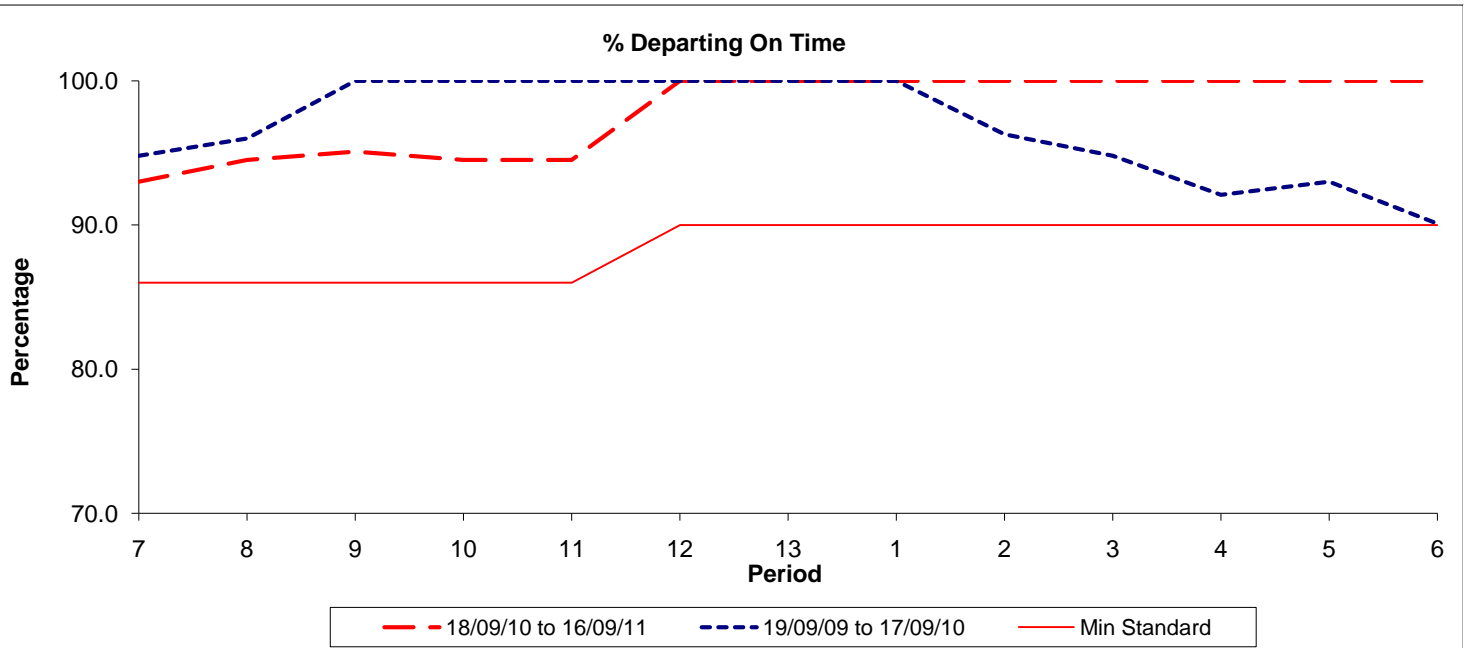

Reliability Performance (Low Frequency)

Date Range / Period	7	8	9	10	11	12	13	1	2	3	4	5	6
18/09/10 to 16/09/11	93.00	94.50	95.10	94.50	94.50	100.00	100.00	100.00	100.00	100.00	100.00	100.00	100.00
19/09/09 to 17/09/10	94.80	96.00	100.00	100.00	100.00	100.00	100.00	100.00	96.30	94.80	92.10	93.00	90.10
Min Standard	86.00	86.00	86.00	86.00	86.00	90.00	90.00	90.00	90.00	90.00	90.00	90.00	90.00

On Time figures are based on 12 weeks data

Kilometre Performance

Date Range / Period	7	8	9	10	11	12	13	1	2	3	4	5	6
18/09/10 to 16/09/11	99.61	100.00	100.00	98.31	98.85	99.68	90.08	100.00	100.00	98.08	99.07	100.00	100.00
19/09/09 to 17/09/10	100.00	99.76	98.07	100.00	100.00	99.07	100.00	98.69	100.00	100.00	100.00	100.00	100.00
Min Standard	98.00	98.00	98.00	98.00	98.00	98.00	98.00	98.00	98.00	98.00	98.00	98.00	98.00

Kilometre figures are based on 4 weeks data