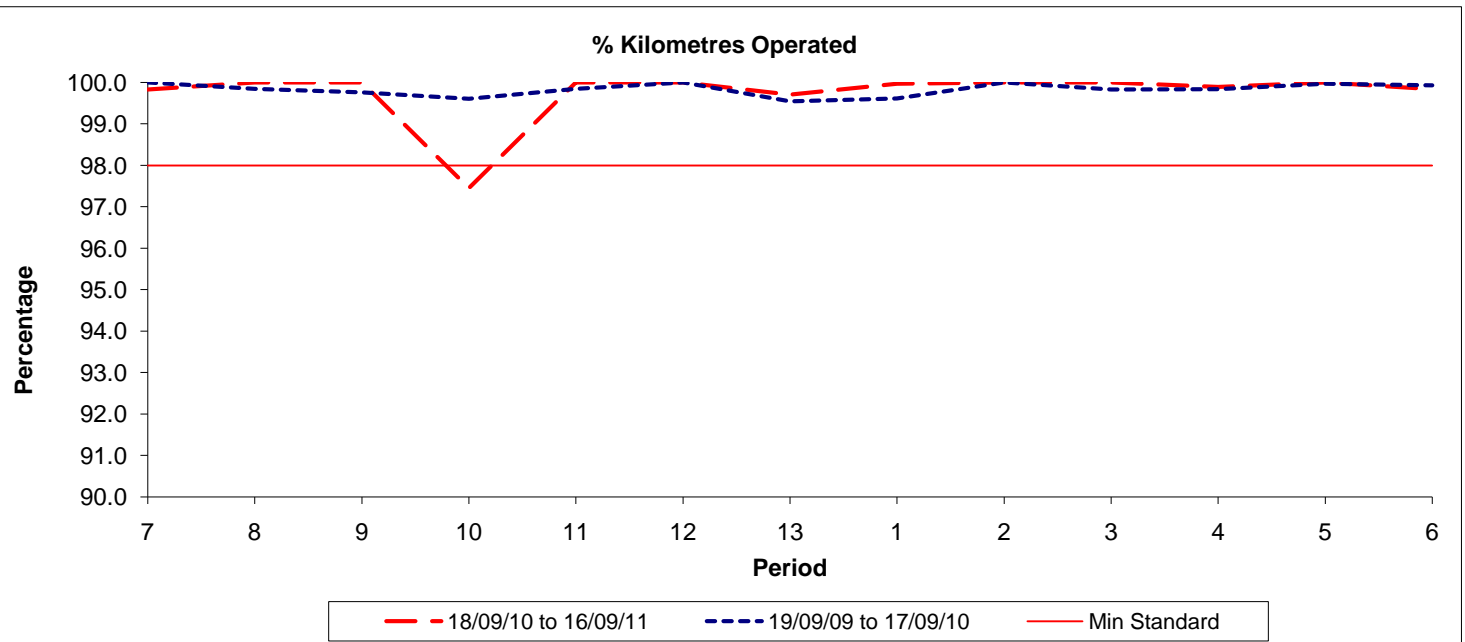

Reliability Performance (Low Frequency)

Date Range / Period	7	8	9	10	11	12	13	1	2	3	4	5	6
18/09/10 to 16/09/11	81.20	86.70	81.60	83.10	81.90	97.60	92.90	92.10	85.00	84.20	85.80	89.20	86.30
19/09/09 to 17/09/10	83.50	84.40	86.50	84.50	84.50	85.10	86.40	86.60	86.60	81.00	76.90	72.70	77.40
Min Standard	82.00	82.00	82.00	82.00	82.00	82.00	82.00	82.00	82.00	82.00	82.00	82.00	82.00

On Time figures are based on 12 weeks data

Kilometre Performance

Date Range / Period	7	8	9	10	11	12	13	1	2	3	4	5	6
18/09/10 to 16/09/11	99.83	100.00	100.00	97.45	100.00	100.00	99.71	99.97	100.00	100.00	99.89	100.00	99.84
19/09/09 to 17/09/10	100.00	99.85	99.76	99.61	99.85	100.00	99.55	99.62	100.00	99.83	99.84	99.97	99.93
Min Standard	98.00	98.00	98.00	98.00	98.00	98.00	98.00	98.00	98.00	98.00	98.00	98.00	98.00

Kilometre figures are based on 4 weeks data