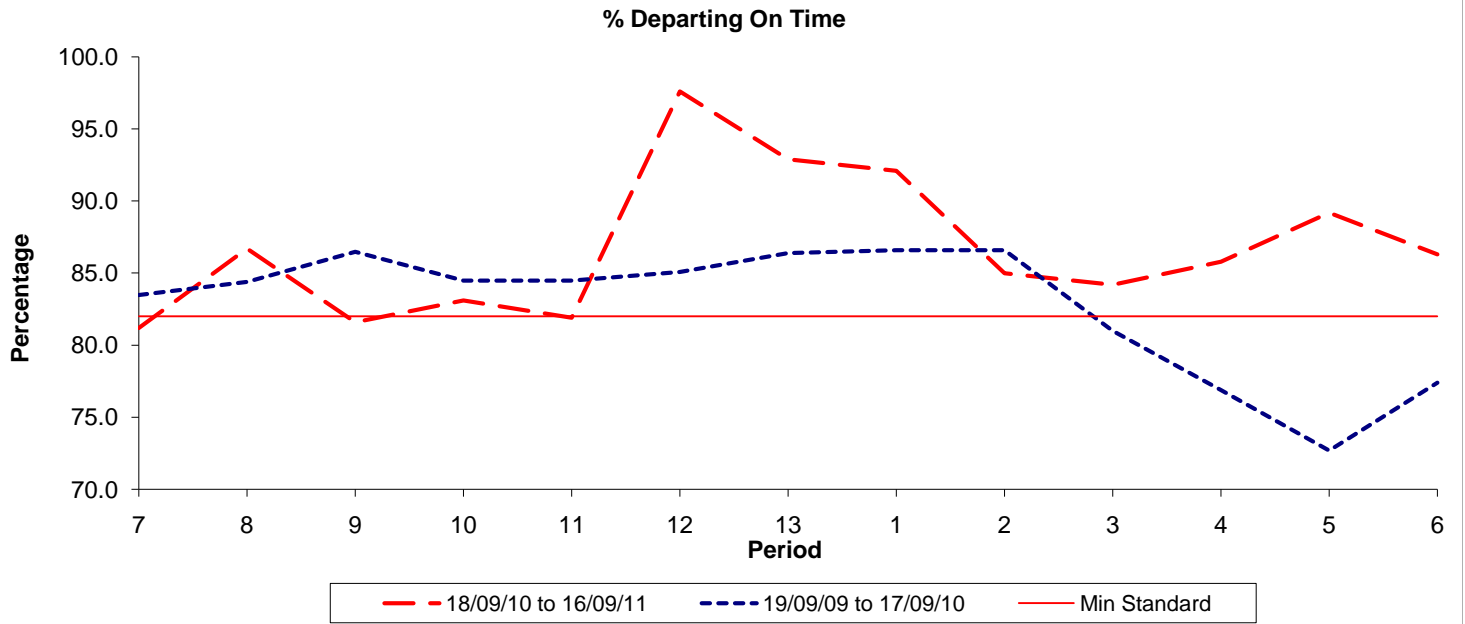

Reliability Performance (Low Frequency)

Date Range / Period	7	8	9	10	11	12	13	1	2	3	4	5	6
18/09/10 to 16/09/11	81.20	86.70	81.60	83.10	81.90	97.60	92.90	92.10	85.00	84.20	85.80	89.20	86.30
19/09/09 to 17/09/10	83.50	84.40	86.50	84.50	84.50	85.10	86.40	86.60	86.60	81.00	76.90	72.70	77.40
Min Standard	82.00	82.00	82.00	82.00	82.00	82.00	82.00	82.00	82.00	82.00	82.00	82.00	82.00

On Time figures are based on 12 weeks data

Kilometre Performance

Date Range / Period	7	8	9	10	11	12	13	1	2	3	4	5	6
18/09/10 to 16/09/11	99.83	100.00	100.00	97.45	100.00	100.00	99.71	99.97	100.00	100.00	99.89	100.00	99.84
19/09/09 to 17/09/10	100.00	99.85	99.76	99.61	99.85	100.00	99.55	99.62	100.00	99.83	99.84	99.97	99.93
Min Standard	98.00	98.00	98.00	98.00	98.00	98.00	98.00	98.00	98.00	98.00	98.00	98.00	98.00

Kilometre figures are based on 4 weeks data