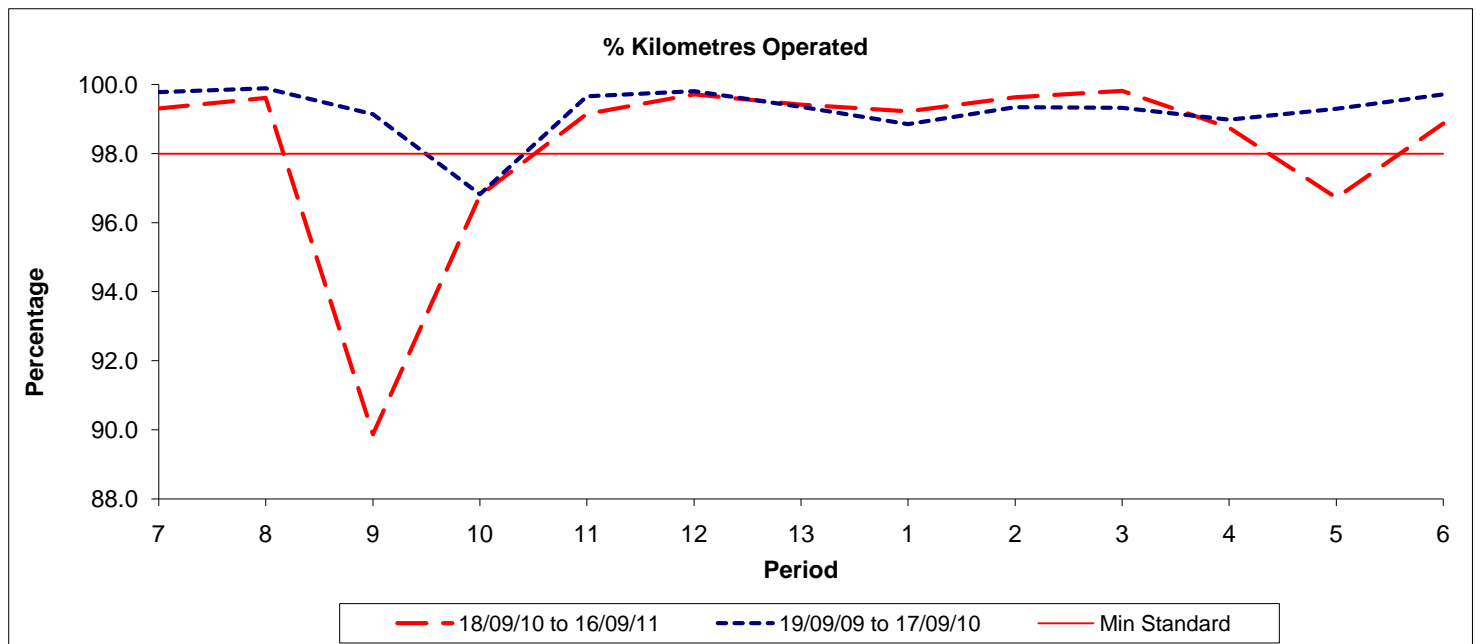

Reliability Performance (Low Frequency)

Date Range / Period	7	8	9	10	11	12	13	1	2	3	4	5	6
18/09/10 to 16/09/11	96.90	95.60	96.70	95.70	98.30	97.20	96.80	94.40	96.50	97.90	99.40	97.90	97.90
19/09/09 to 17/09/10	93.00	95.20	93.90	94.90	93.50	94.50	96.20	96.90	99.20	98.90	97.90	97.40	95.90
Min Standard	86.00	86.00	86.00	86.00	86.00	86.00	86.00	86.00	86.00	86.00	86.00	86.00	86.00

On Time figures are based on 12 weeks data

Kilometre Performance

Date Range / Period	7	8	9	10	11	12	13	1	2	3	4	5	6
18/09/10 to 16/09/11	99.31	99.62	89.87	96.79	99.15	99.72	99.42	99.23	99.63	99.82	98.75	96.72	98.87
19/09/09 to 17/09/10	99.78	99.89	99.14	96.82	99.66	99.81	99.35	98.85	99.34	99.32	98.98	99.30	99.71
Min Standard	98.00	98.00	98.00	98.00	98.00	98.00	98.00	98.00	98.00	98.00	98.00	98.00	98.00

Kilometre figures are based on 4 weeks data