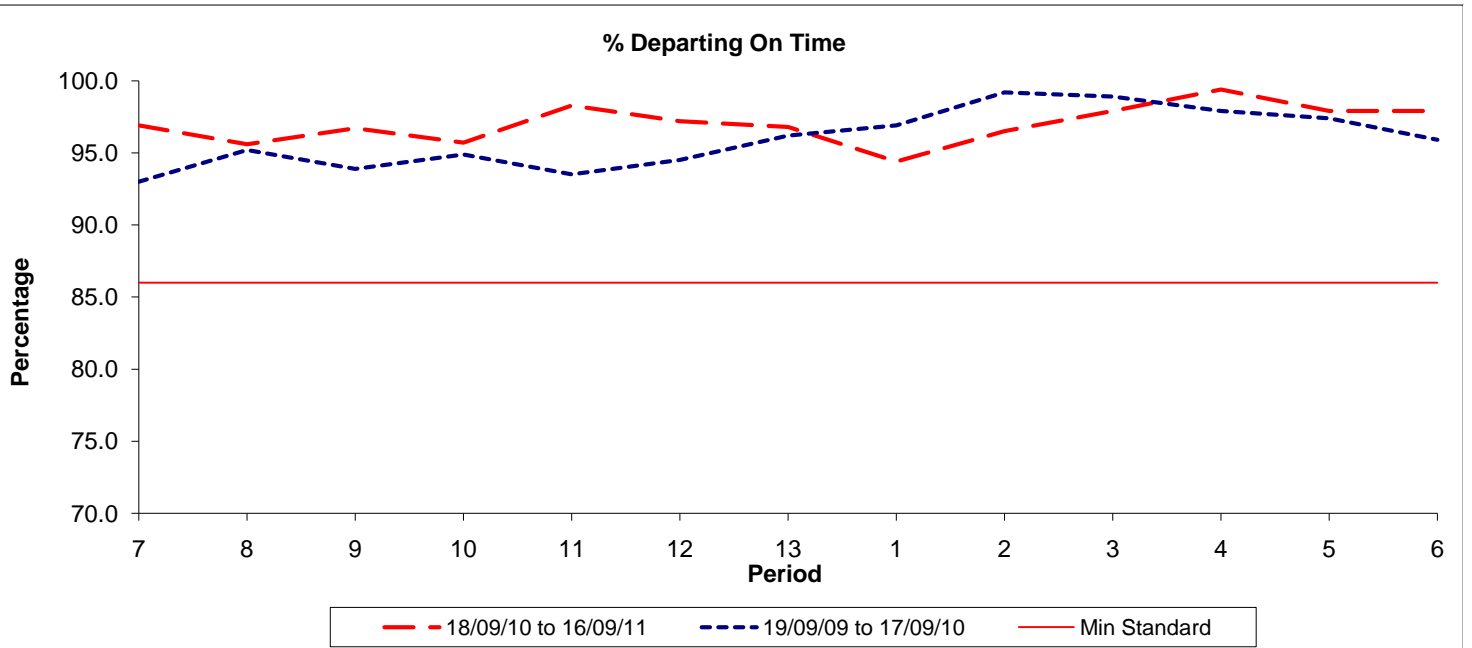

Reliability Performance (Low Frequency)

Date Range / Period	7	8	9	10	11	12	13	1	2	3	4	5	6
18/09/10 to 16/09/11	96.90	95.60	96.70	95.70	98.30	97.20	96.80	94.40	96.50	97.90	99.40	97.90	97.90
19/09/09 to 17/09/10	93.00	95.20	93.90	94.90	93.50	94.50	96.20	96.90	99.20	98.90	97.90	97.40	95.90
Min Standard	86.00	86.00	86.00	86.00	86.00	86.00	86.00	86.00	86.00	86.00	86.00	86.00	86.00

On Time figures are based on 12 weeks data

Kilometre Performance

Date Range / Period	7	8	9	10	11	12	13	1	2	3	4	5	6
18/09/10 to 16/09/11	99.31	99.62	89.87	96.79	99.15	99.72	99.42	99.23	99.63	99.82	98.75	96.72	98.87
19/09/09 to 17/09/10	99.78	99.89	99.14	96.82	99.66	99.81	99.35	98.85	99.34	99.32	98.98	99.30	99.71
Min Standard	98.00	98.00	98.00	98.00	98.00	98.00	98.00	98.00	98.00	98.00	98.00	98.00	98.00

Kilometre figures are based on 4 weeks data